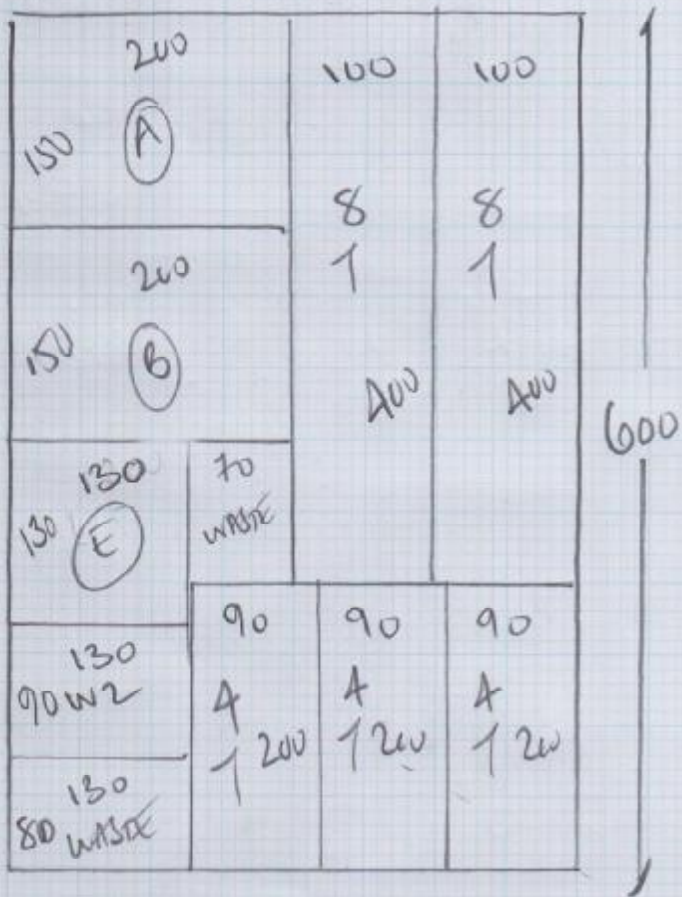

Job No: F24646
 Name: CHARLEN
 Address: 8 ANDERSON ST
 SW3 3LW
 Tel:
 Sheet: 1 of 5

HANDI SPECIAL
 BUN BUN 35
 5M WIDE
 RA 1 800 x 500
 RA 2 600 x 500
 TIL BLO 400 x 500
 MASTER 415 x 500
 550
 2215 x 500
 110.75m²

mrcarpets

ESTABLISHED 1982

Job No: F24646
 Name: CHAKEL
 Address: 8 ANDERSON ST
 SW3 3LU
 Tel:
 Sheet: 2 of 5

HANDI SKELIN
 BUNBUN 35

600 x 600

24m²

Job No: 124646
 Name: CHAPPEL
 Address: 8 ANDERSON ST
 SWO 3LU

Tel:
 Sheet: 3 of 5

TOP FLOOR

Job No: **f24646**
 Name: **CHAPPEL**
 Address: **8 ANDERSON ST**
SW3 3LU

Tel:
 Sheet: **A of 5**

FIRST FLOOR

MASTER
 BEDROOM (415) ↕

SELF WASTE
 DOES FILLER

GIF

8 STRS 87 4 STRS 88

- 1 W 85 x 70
- 2 W 118 x 70
- 3 W 97 x 63

DRESSING
 ROOM

Job No: F24646
 Name: CHAPPEL
 Address: 8 ANDERSON ST
 SW3 3LU
 Tel:
 Sheet: 5 of 5

GROUND FLOOR