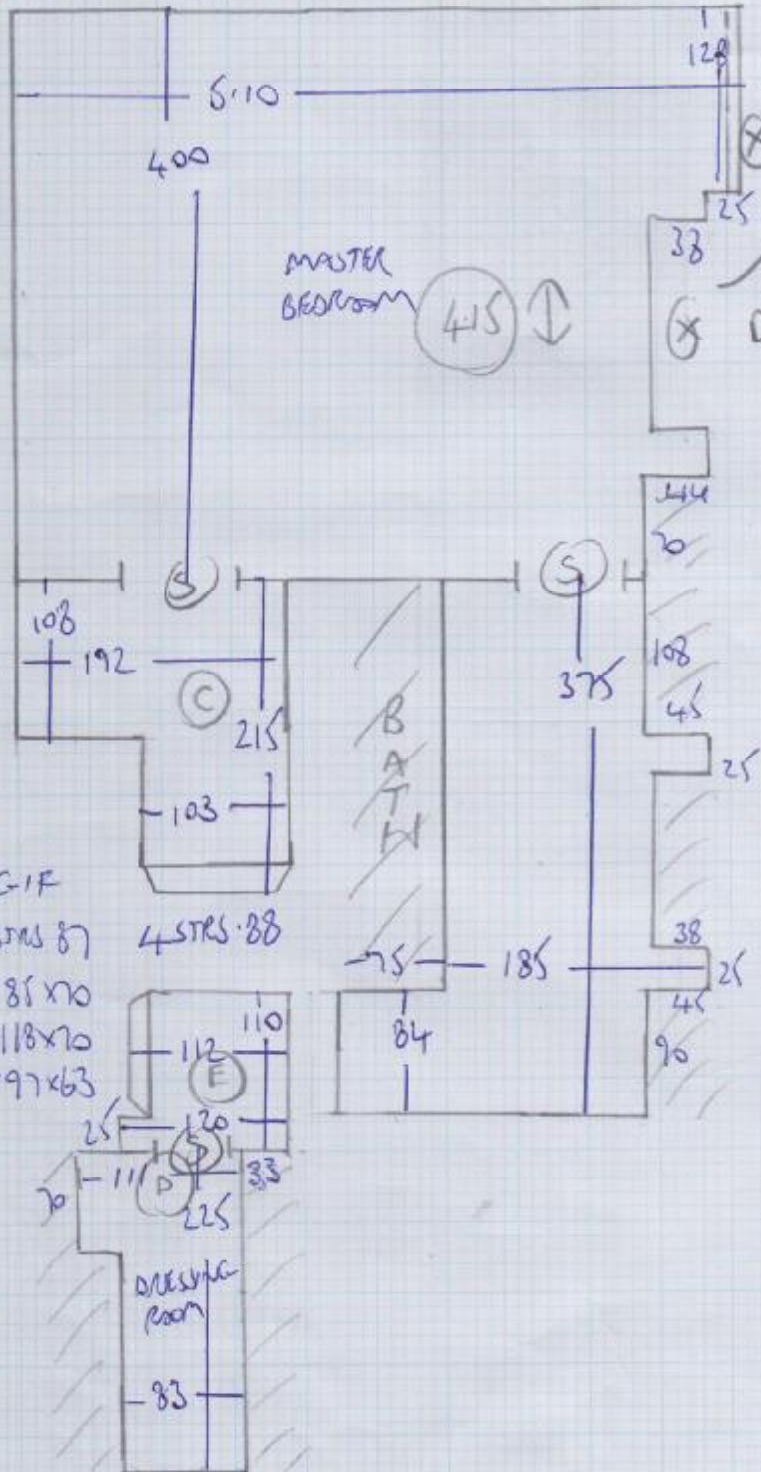

Job No: F24646
 Name: CHARLEN
 Address: 8 ANDERSON ST
 SW3 3LW
 Tel:
 Sheet: 1 of 5

HANDI SPECIAL
 BUN BUN 35
 5M WIDE
 RA 1 800 x 500
 RA 2 600 x 500
 TIL BLO 400 x 500
 MASTER 415 x 500
 550
 2215 x 500
 110.75m²

mrcarpets

ESTABLISHED 1982

Job No: F24646
 Name: CHAKEL
 Address: 8 ANDERSON ST
 SW3 3LU
 Tel:
 Sheet: 2 of 5

HANDI SKELIN
 BUNBUN 35

600 x 600

24m²

Job No: 124646
 Name: CHAPPEL
 Address: 8 ANDERSON ST
 SWO 3LU

Tel:
 Sheet: 3 of 5

TOP FLOOR

Job No: **f24646**
 Name: **CHAPPEL**
 Address: **8 ANDERSON ST**
SW3 3LU

Tel:
 Sheet: **A of 5**

FIRST FLOOR

MASTER
 BEDROOM (415) ↕

SELF WASTE
 DOES FILLER

GIF

8 STRS 87 4 STRS 88

- 1 W 85 x 70
- 2 W 118 x 70
- 3 W 97 x 63

DRESSING
 ROOM

Job No: F24646
 Name: CHAPPEL
 Address: 8 ANDERSON ST
 SW3 3LU
 Tel:
 Sheet: 5 of 5

GROUND FLOOR