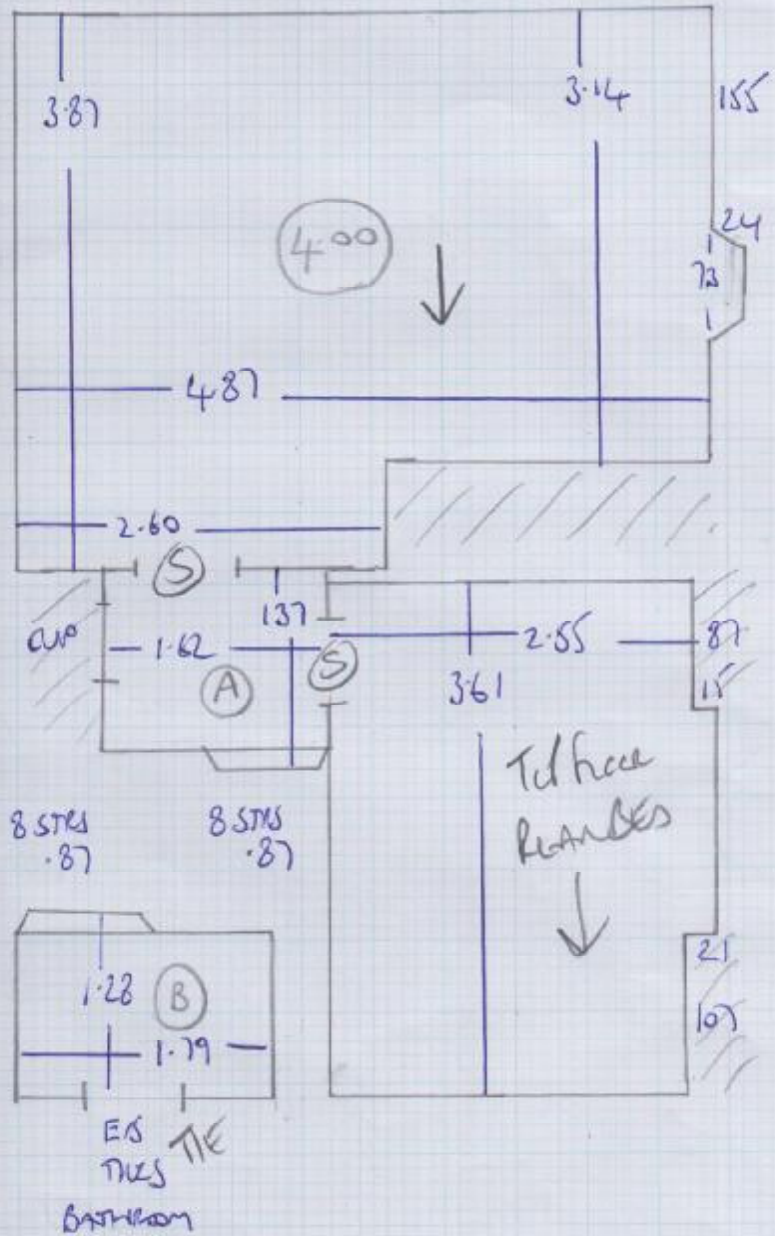

Job No: F24646
 Name: CHARLEN
 Address: 8 ANDERSON ST
 SW3 3LW
 Tel:
 Sheet: 1 of 5

HANDI SPECIAL
 BUN BUN 35
 5M WIDE
 RA 1 800 x 500
 RA 2 600 x 500
 TIL BLO 400 x 500
 MASTER 415 x 500
 550
 2215 x 500
 110.75m²

mrcarpets

ESTABLISHED 1982

Job No: F24646
 Name: CHAKEL
 Address: 8 ANDERSON ST
 SW3 3LU
 Tel:
 Sheet: 2 of 5

HANDI SKELIN
 BUNBUN 35

600 x 600

24m²

Job No: 124646
 Name: CHAPPEL
 Address: 8 ANDERSON ST
 SWO 3LU

Tel:
 Sheet: 3 of 5

TOP FLOOR

Job No: **f24646**
 Name: **CHAPPEL**
 Address: **8 ANDERSON ST**
SW3 3LU

Tel:
 Sheet: **A of 5**

FIRST FLOOR

MASTER
 BEDROOM (415) ↕

SELF WASTE
 DOES FILLER

GIF

8 STRS 87 4 STRS 88

- 1 W 85 x 70
- 2 W 118 x 70
- 3 W 97 x 63

DRESSING
 ROOM

Job No: F24646
 Name: CHAPPEL
 Address: 8 ANDERSON ST
 SW3 3LU
 Tel:
 Sheet: 5 of 5

GROUND FLOOR