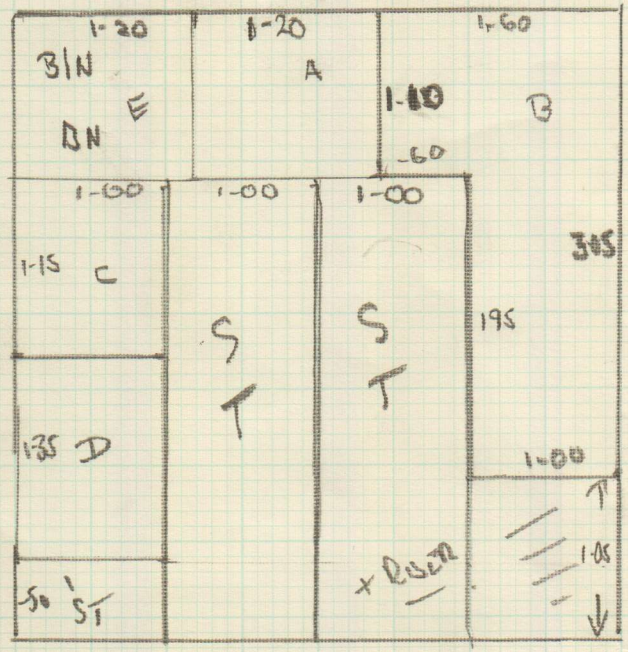

Job No: F 24650
 Name: MALLIK
 Address: 18 KIMMER GARDEN
 FULHAM
 Tel: 07786 586641
 Sheet: 1 of 2

ROUNDFILE SIDE ON
 TO KEEP STAIR RING

10 STAIRS - 45x-78

B/N 1 - 45 x 90

B/N 2 - 50 x 90

HALL 16 22 x 76

FRONT DOOR TIGHT
 BUT LOCKING AT THINNER CARPET

QUOTE WITH OR
 WITHOUT
 UPLIFT

EXISTING
 CLOUD 9
 WAY

+ SEDGE
 + BAR

Job No: F 24650
 Name: MALLIK
 Address: 18 KIMBER GARDENS
 FULHAM SW6 6QQ
 Tel: 07788586641
 Sheet: 2 of 2

ST 10 - 45X-78
 BIN - 50 X-90 (E)
 BN. - 50 X-90
 HALL - 76

WEST VILLAGE
 COACH BARRON
 A10 X A007

4.10 x 4.16.45