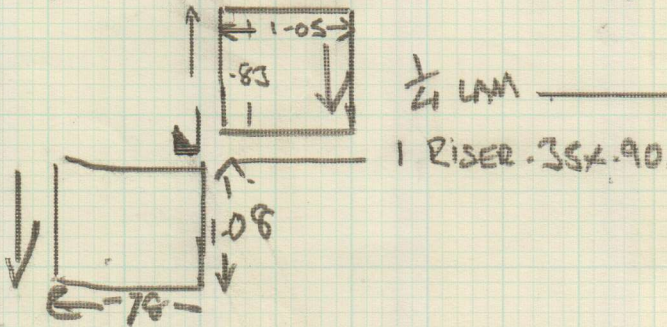

Job No: F 24650
 Name: MALLIK
 Address: 18 KIMMER GARDEN
 FULHAM
 Tel: 07786 586641
 Sheet: 1 of 2

ROUNDFILE SIDE ON
 TO KEEP STAIR RING

10 STAIRS - 45x-78

B/N 1 - 45 x 90

B/N 2 - 50 x 90

HALL 16 22 x 76

FRONT DOOR TIGHT
 BUT LOCKING AT THINNER CARPET

QUOTE WITH OR
 WITHOUT
 UPLIFT

EXISTING
 CLOUD 9
 WAY

+ SEDGE
 + BAR

Job No: F 24650
 Name: MALLIK
 Address: 18 KIMBER GARDENS
 FULHAM SW6 6QQ
 Tel: 07788586641
 Sheet: 2 of 2

ST 10 - 45X-78
 BIN - 50 X-90 (E)
 BN. - 50 X-90
 HALL - 76

WEST VILLAGE
 COACH BARRON
 A10 X A007

4.10 x 4.16.45