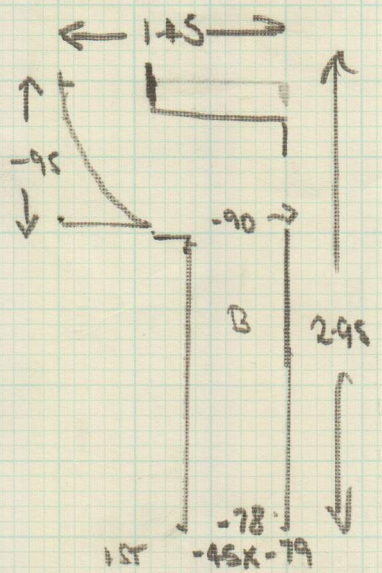

Job No: F 24650
 Name: MALLIK
 Address: 18 KIMMER GARDEN
 FULHAM
 Tel: 07786 586641
 Sheet: 1 of 2

ROUNDFILE SIDE ON
 TO KEEP STAIR RING

10 STAIRS - 45x-78

B/N 1 - 45 x 90

B/N 2 - 50 x 90

HALL 16 22 x 76

FRONT DOOR TIGHT
 BUT LOCKING AT THINNER CARPET

QUOTE WITH OR
 WITHOUT
 UPLIFT

EXISTING
 CLOUD 9
 WAY

+ SEDGE
 + BAR

Job No: F 24650
 Name: MALLIK
 Address: 18 KIMBER GARDENS
 FULHAM SW6 6QQ
 Tel: 07788586641
 Sheet: 2 of 2

ST 10 - 45X-78
 BIN - 50 X-90 (E)
 BN. - 50 X-90
 HALL - 76

WEST VILLAGE
 COACH BARRON
 A10 X A007

4.10 x 4.16.45