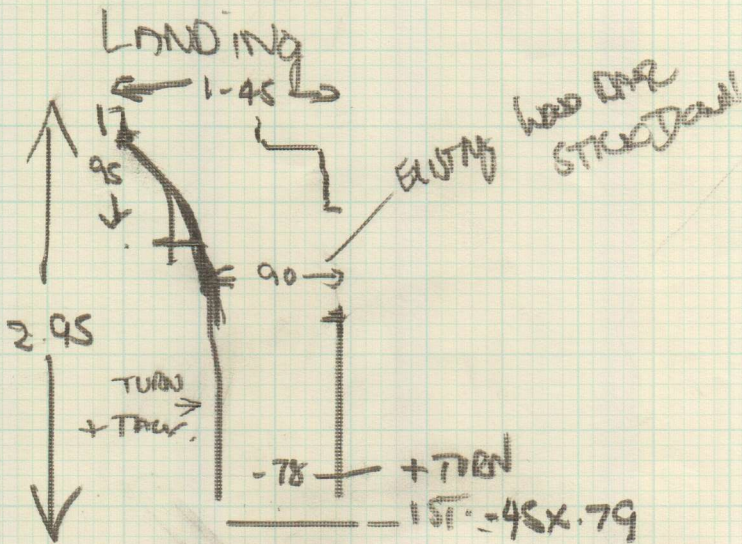

Job No: F 24650
 Name: MALLIK
 Address: 18 KIMMER GARDEN
 FULHAM
 Tel: 07786 586641
 Sheet: 1 of 2

ROUNDFILE SIDE ON
 TO KEEP STAIR RING

10 STAIRS - 45x-78

B/N 1 - 45 x 90

B/N 2 - 50 x 90

HALL 16 22 x 76

FRONT DOOR TIGHT
 BUT LOCKING AT THINNER CARPET

QUOTE WITH OR
 WITHOUT
 UPLIFT

EXISTING
 CLOUD 9
 WAY

+ SEDGE
 + BAR

Job No: F 24650
 Name: MALLIK
 Address: 18 KIMBER GARDENS
 FULHAM SW6 6QQ
 Tel: 07788586641
 Sheet: 2 of 2

ST 10 - 45X-78
 BIN - 50 X-90 (E)
 BN. - 50 X-90
 HALL - 76

WEST VILLAGE
 COACH BARRON
 A10 X A007

4.10 x 4.16.45