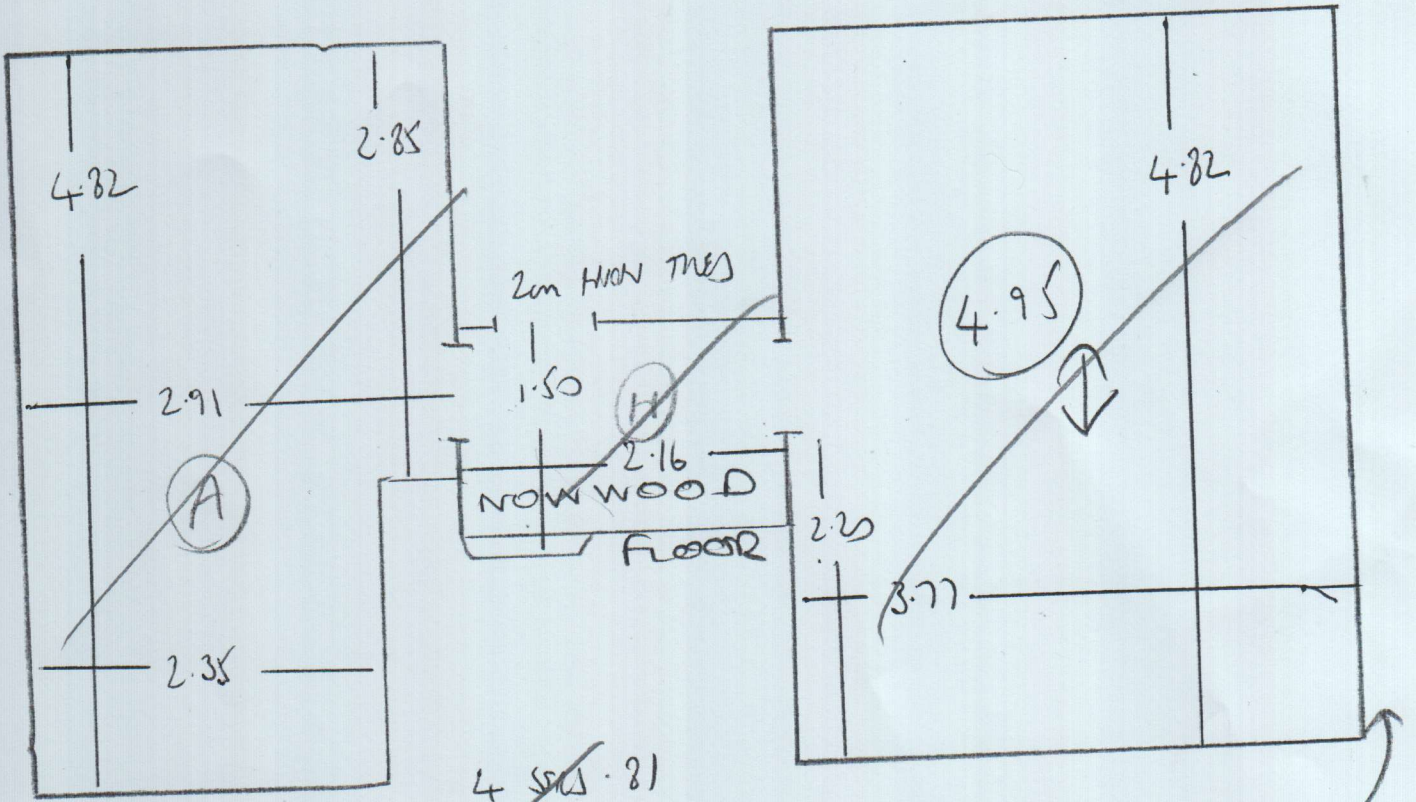

F24663
 FEDERAL CANULAS
 7 SOUTH PARK MEWS
 SW 3AY

1 of 2

ROSKELN RIB
 RR-612

~~1 SK - 88~~

1-25

1-05	0-95	1-00	1-00
(C)	(D)	(E)	(F)

~~4 SKS - 81~~
 BIN 100x50

125 x 4m

F 24663
 FREDERICK CANILLAS
 7 SOUTH PARK MEWS
 SW6 3AY

TOP FLOOR

2 of 2

~~4 STRIPS - 81~~

~~1 STRIP - 88~~

~~4 STRIPS - 81~~
 BIN 100x50

10
 STRIPS
 OFF
 SIDE