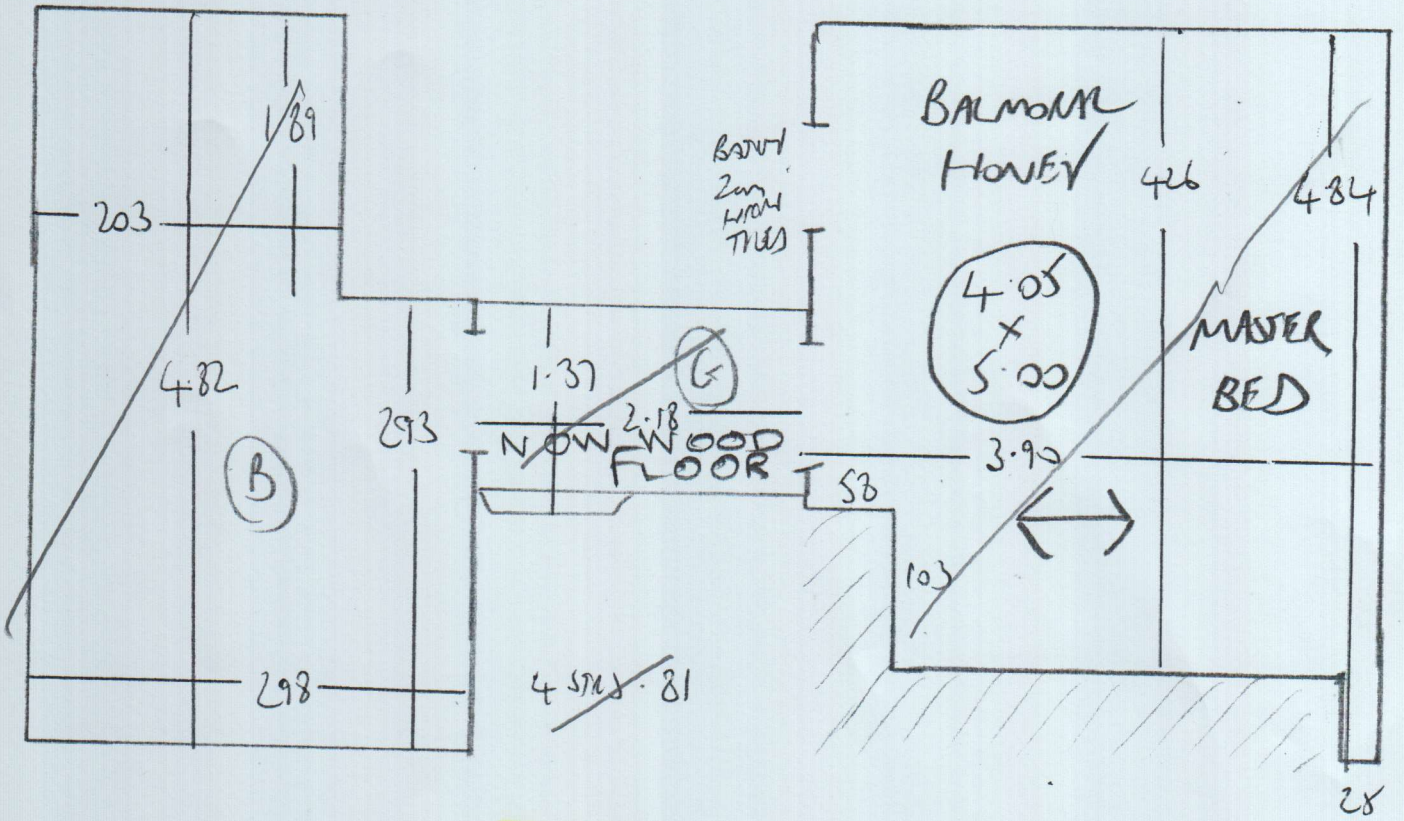

F24663
 FEDERAL CANULAS
 7 SOUTH PARK MEWS
 SW 3AY

1 of 2

ROSKELN RIB
 RR-612

~~1 SK - 88~~

1-25

1-05	0-95	1-00	1-00
(C)	(D)	(E)	(F)

~~4 SKS - 81~~
 BIN 100x50

125 x 4m

F 24663
 FREDERICK CANILLAS
 7 SOUTH PARK MEWS
 SW6 3AY

TOP FLOOR

2 of 2

~~4 STRIPS - 81~~

~~1 STRIP - 88~~

~~4 STRIPS - 81~~
 BIN 100x50

10
 STRIPS
 OFF
 SIDE