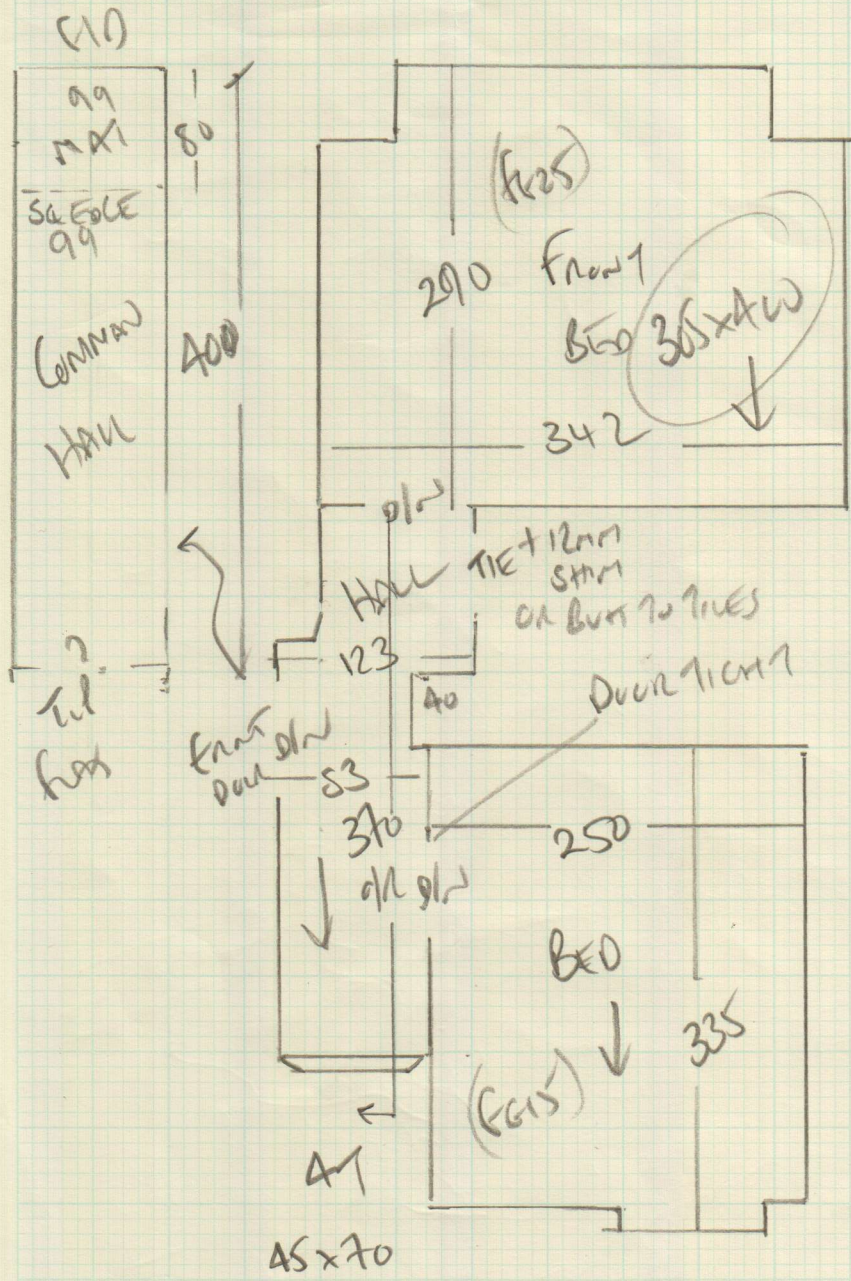

Job No: F24669
 Name: Henderson
 Address: GFF
 25 Peter Road
 Tel: 916 950
 Sheet: 1 of 2

SLAKE JUST 42
 CORR A225
 Row 450 x 400
 front bed 305 x 400
 rear bed 310 x 400
1065 x 400

42.60 m²

Job No: F24669
 Name: Henderson
 Address: GEE
 25 Belvoir Road
 Tel: WB 950
 Sheet: 2 of 2

BROKEN TILES IN KITCHEN
 TO BE REPAIRED BEFORE INSTALLATION