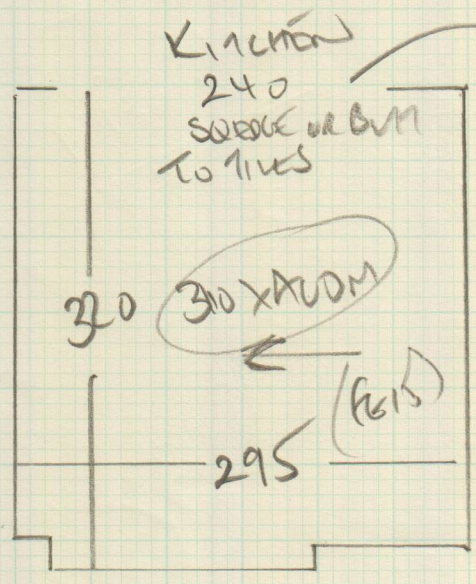

Job No: F24669
 Name: Henderson
 Address: GFF
 25 Peter Road
 Tel: 916 950
 Sheet: 1 of 2

SLAKE JUST 42
 CORR A225
 Row 450 x 400
 front bed 305 x 400
 rear bed 310 x 400
1065 x 400

42.60 m²

Job No: F24669
 Name: Henderson
 Address: GEE
 25 Belvoir Road
 Tel: WB 950
 Sheet: 2 of 2

BROKEN TILES IN KITCHEN
 TO BE REPAIRED BEFORE INSTALLATION