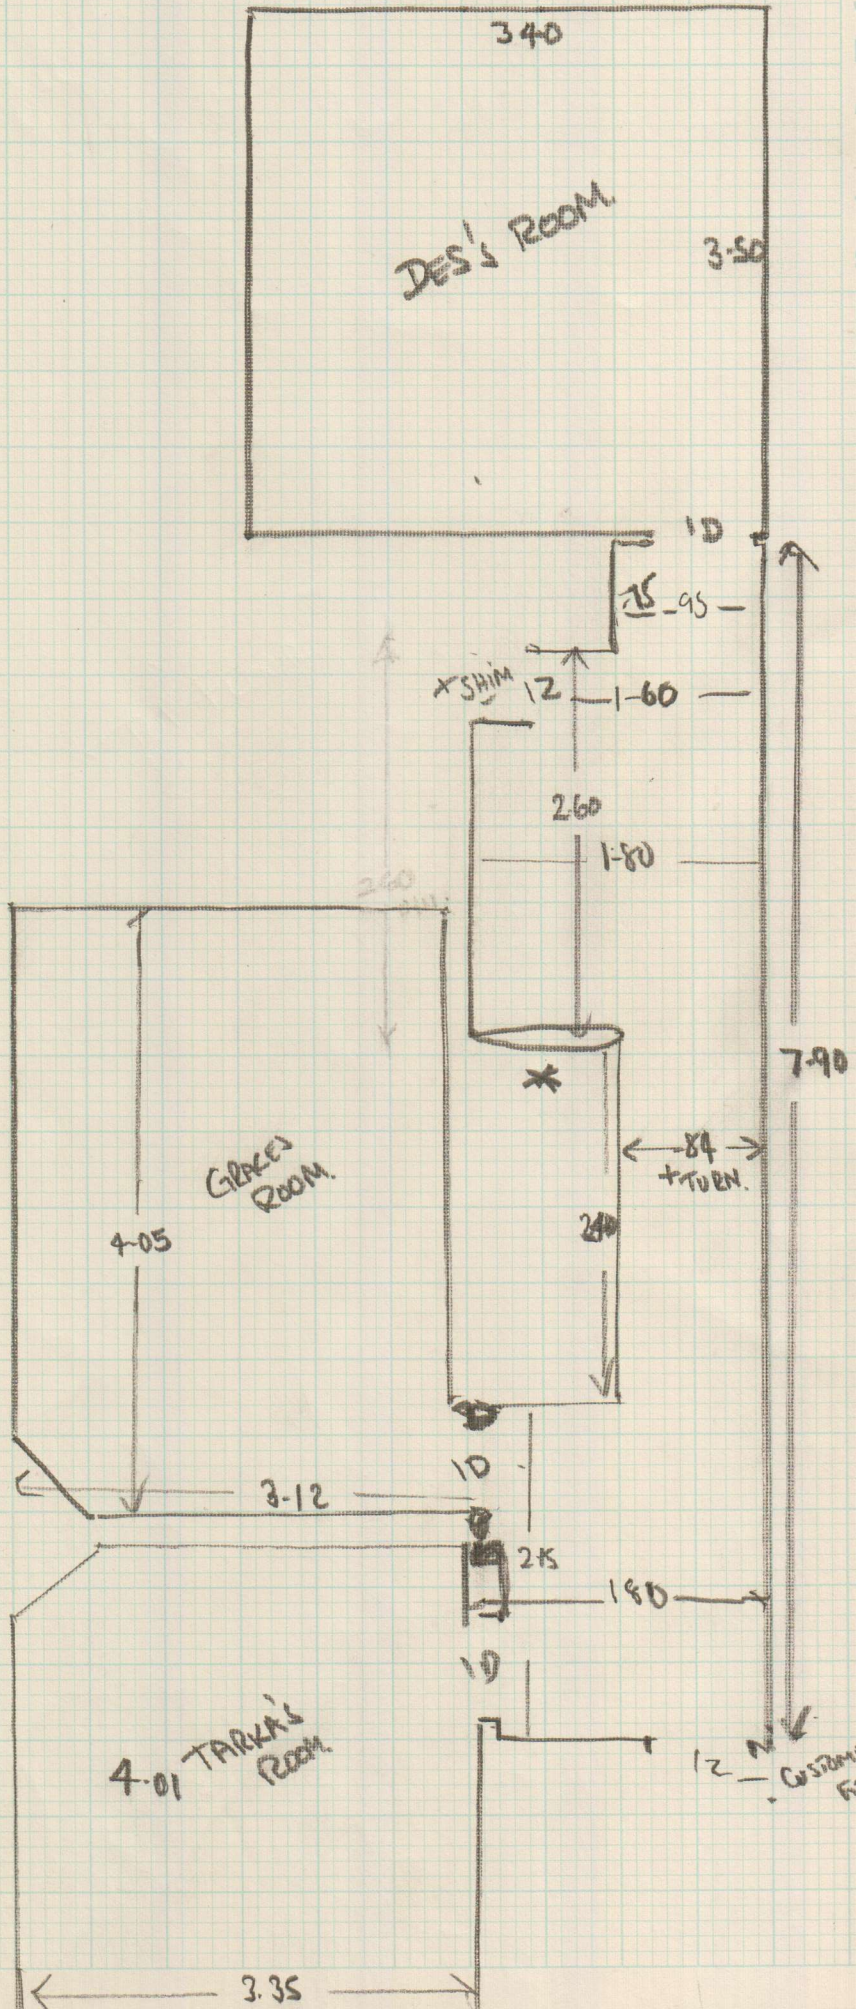

Job No: F 24675  
 Name: PEIRSE  
 Address: 65 SEDGECROFT RD  
 LONDON W12 0NA  
 Tel: 0773-763749  
 Sheet: 1 of 3

PLAN.	8-00 ✓
PLAN	5-60 ✓
DES	3-60 ✓
GRACE	4-15 ✓
TAKKA	4-10 ✓
<hr/>	
	25-45

PLANNED WITH SOFA IN TOP BEDROOM.

TOP FLOOR

Job No: F 24675  
 Name: PEIRSE  
 Address: 65 SEDGEFORD ROAD  
 LONDON W12 0NA  
 Tel: 07713 763749  
 Sheet: 2 of 3

MOVE FURNITURE  
 EXISTING GLITTER

LANDING  
 SIDE ON TO  
 RUN PATTERN  
 ALL SAME  
 WAY

+ EASY  
 SHIM 12

- \* W1 -56 X-73
- W2 -60 X-92
- W3 -66 X-96
- W4 -56 X-66
- STAIRS (10) -45 X-66

1ST FLOOR

Job No: F 24675  
 Name: PEIRSE  
 Address: 65 SEDGEFORD RD  
 LONDON W12 0NA  
 Tel: 01753-763749  
 Sheet: 3 of 3

CUSTOMER TO PINBOARD

- STAIRS 12.-45 X 80 + TURN
- W1 - 60 X 93
- W2 - 70 X 120
- W3 - 60 X 110.