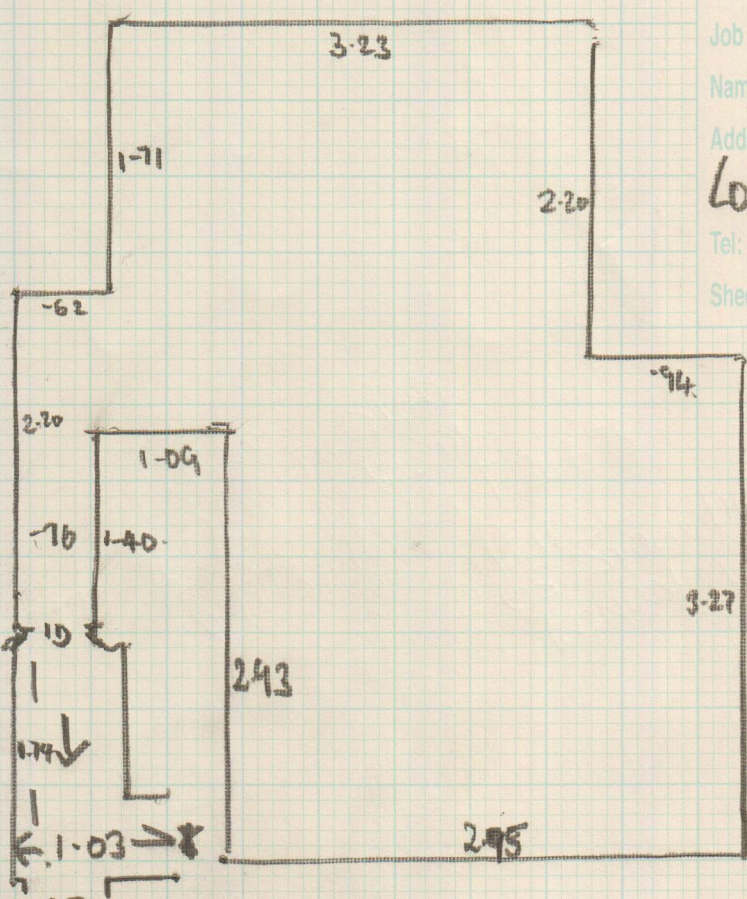

Job No: F 24675  
 Name: PEIRSE  
 Address: 65 SEDGECROFT RD  
 LONDON W12 0NA  
 Tel: 0773-763749  
 Sheet: 1 of 3

PLAN.	8-00 ✓
PLAN	5-60 ✓
DES	3-60 ✓
GRACE	4-15 ✓
TAKKA	4-10 ✓
<hr/>	
	25-45

PLANNED WITH SOFA IN TOP BEDROOM.

TOP FLOOR

Job No: F 24675  
 Name: PEIRSE  
 Address: 65 SEDGEFORD ROAD  
 LONDON W12 0NA  
 Tel: 07713 763749  
 Sheet: 2 of 3

MOVE FURNITURE  
 EXISTING GLITTER

LANDING  
 SIDE ON TO  
 RUN PATTERN  
 ALL SAME  
 WAY

+ EASY  
 SHIM 12

- \* W1 -56 X-73
- W2 -60 X-92
- W3 -66 X-96
- W4 -56 X-66
- STAIRS (10) -45 X-66

1ST FLOOR

Job No: F 24675  
 Name: PEIRSE  
 Address: 65 SEDGEFORD RD  
 LONDON W12 0NA  
 Tel: 01753-763749  
 Sheet: 3 of 3

CUSTOMER TO PINBOARD

- STAIRS 12.-45 X 80 + TURN
- W1 - 60 X 93
- W2 - 70 X 120
- W3 - 60 X 110.