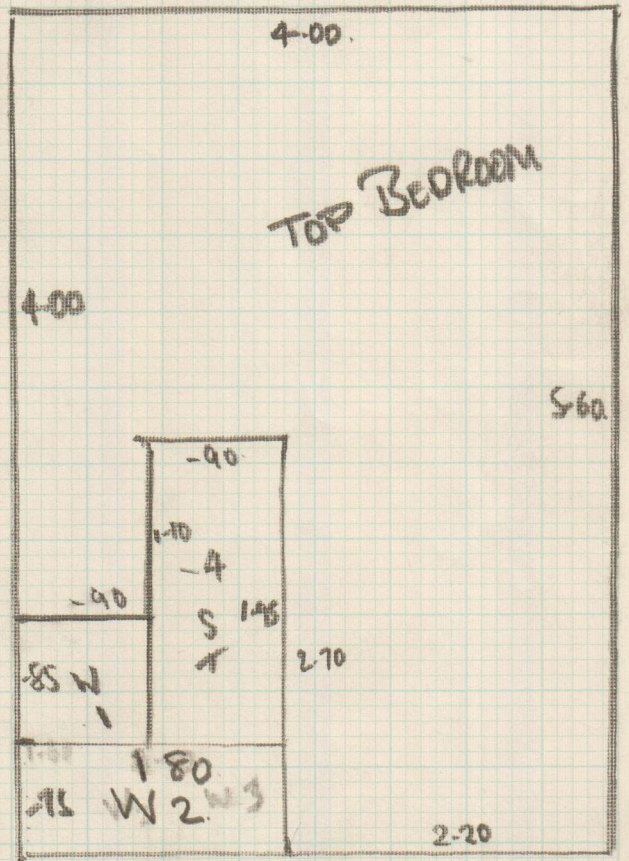

Job No: F 24675  
 Name: PEIRSE  
 Address: 65 SEDGECROFT RD  
 LONDON W12 0NA  
 Tel: 0773-763749  
 Sheet: 1 of 3

PLAN.	8-00 ✓
PLAN	5-60 ✓
DES	3-60 ✓
GRACE	4-15 ✓
TAKKA	4-10 ✓
<hr/>	
	25-45

PLANNED WITH SOFA IN TOP BEDROOM.

TOP FLOOR

Job No: F 24675  
 Name: PEIRSE  
 Address: 65 SEDGEFORD ROAD  
 LONDON W12 0NA  
 Tel: 07713 763749  
 Sheet: 2 of 3

MOVE FURNITURE  
 EXISTING GLITTER

LANDING  
 SIDE ON TO  
 RUN PATTERN  
 ALL SAME  
 WAY

+ EASY  
 SHIM 12

- \* W1 -56 X-73
- W2 -60 X-92
- W3 -66 X-96
- W4 -56 X-66
- STAIRS (10) -45 X-66

1ST FLOOR

Job No: F 24675  
 Name: PEIRSE  
 Address: 65 SEDGEFORD RD  
 LONDON W12 0NA  
 Tel: 01753-763749  
 Sheet: 3 of 3

CUSTOMER TO PINBOARD

- STAIRS 12.-45 X 80 + TURN
- W1 - 60 X 93
- W2 - 70 X 120
- W3 - 60 X 110.