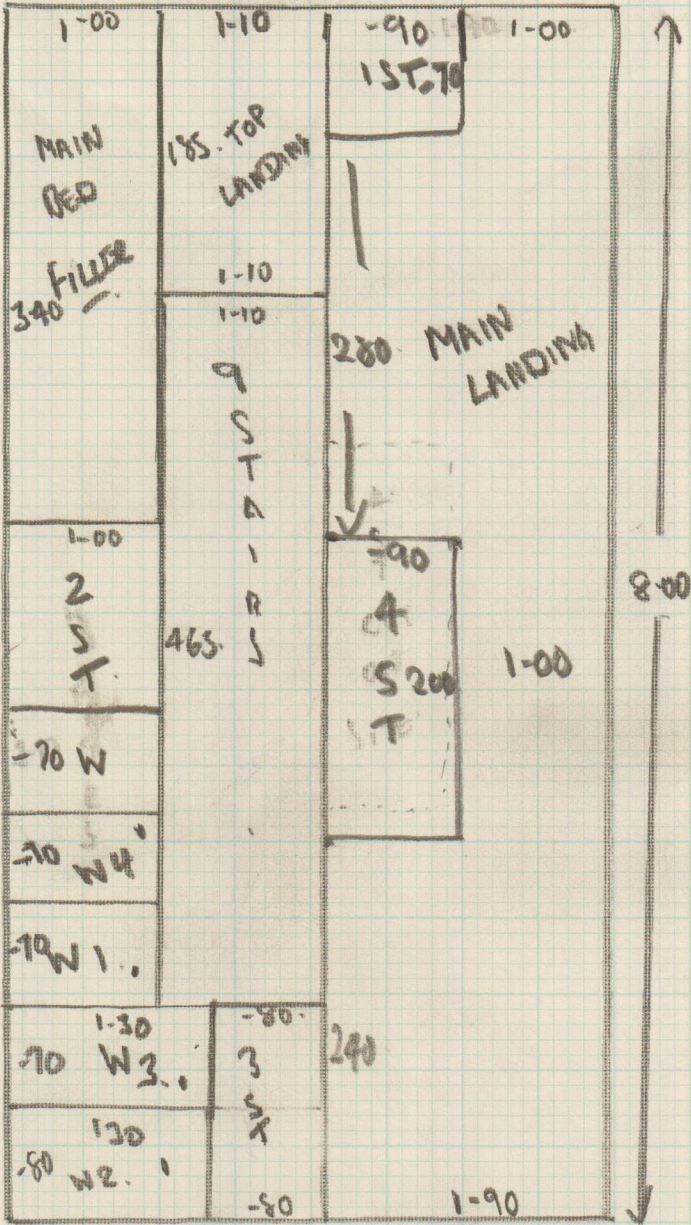

Job No: F 24675  
 Name: PEIRSE  
 Address: 65 SEDGECROFT RD  
 LONDON W12 0NA  
 Tel: 0773-763749  
 Sheet: 1 of 3

PLAN.	8-00 ✓
PLAN	5-60 ✓
DES	3-60 ✓
GRACE	4-15 ✓
TAKKA	4-10 ✓
<hr/>	
	25-45

PLANNED WITH SOFA IN TOP BEDROOM.

TOP FLOOR

Job No: F 24675  
 Name: PEIRSE  
 Address: 65 SEDGEFORD ROAD  
 LONDON W12 0NA  
 Tel: 07713 763749  
 Sheet: 2 of 3

MOVE FURNITURE  
 EXISTING GLITTER

LANDING  
 SIDE ON TO  
 RUN PATTERN  
 ALL SAME  
 WAY

+ EASY  
 SHIM 12

- \* W1 -56 X-73
- W2 -60 X-92
- W3 -66 X-96
- W4 -56 X-66
- STAIRS (10) -45 X-66

1ST FLOOR

Job No: F 24675  
 Name: PEIRSE  
 Address: 65 SEDGEFORD RD  
 LONDON W12 0NA  
 Tel: 01753-763749  
 Sheet: 3 of 3

CUSTOMER TO PINBOARD

- STAIRS 12.-45 X 80 + TURN
- W1 - 60 X 93
- W2 - 70 X 120
- W3 - 60 X 110.