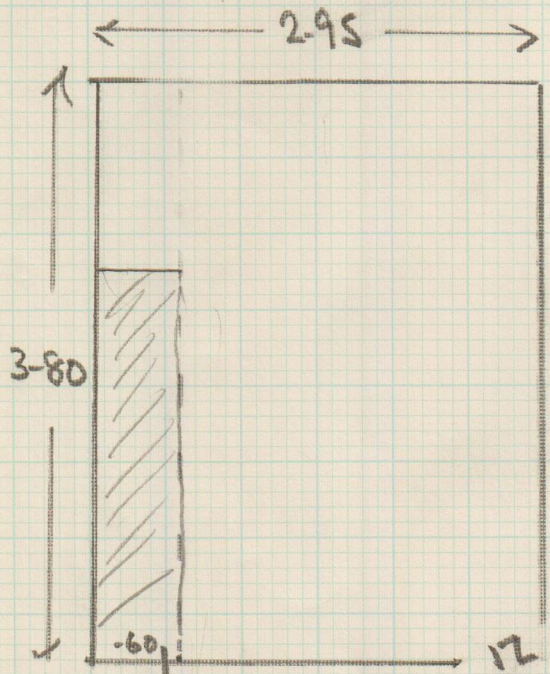

Job No: F 24681
 Name: SARAH WJBB
 Address: 35 ROWALLAN ROAD
 LONDON. SW66AF
 Tel: 07 799 690631
 Sheet: 1 of 1

New Rig Req

-60
 or 75
 wardrobe
 going
 in

305
 or 2-45 x 4

ADvised By CUSTOMER
 PART LENGTH WARDROBE GOING IN

3-05 x 4

OR
 2-45 x 4 WITH
 WARDROBE
 FITTED.

LAMINATE
 BEING FITTED.

WOOD FLOOR.

ADvised By
 BUILDER FULL WARDROBE
 GOING IN.