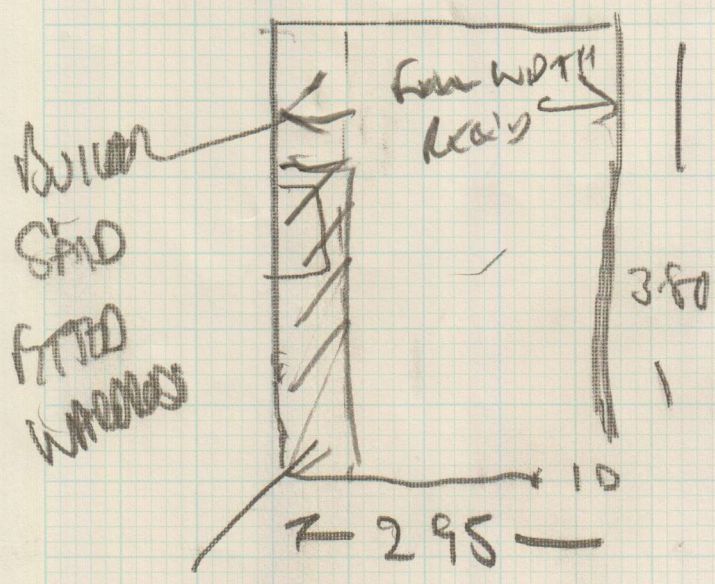

Job No: F 24681
 Name: SARAH WJBB
 Address: 35 ROWALLAN ROAD
 LONDON. SW66AF
 Tel: 07 799 690631
 Sheet: 1 of 1

New Rig Req

-60
 or 75
 wardrobe
 going
 in

305
 or 2-45 x 4

ADvised By CUSTOMER
 PART LENGTH WARDROBE GOING IN

3-05 x 4

OR
 2-45 x 4 WITH
 WARDROBE
 FITTED.

LAMINATE
 BEING FITTED.

WOOD FLOOR.

ADvised By
 BUILDER FULL WARDROBE
 GOING IN.