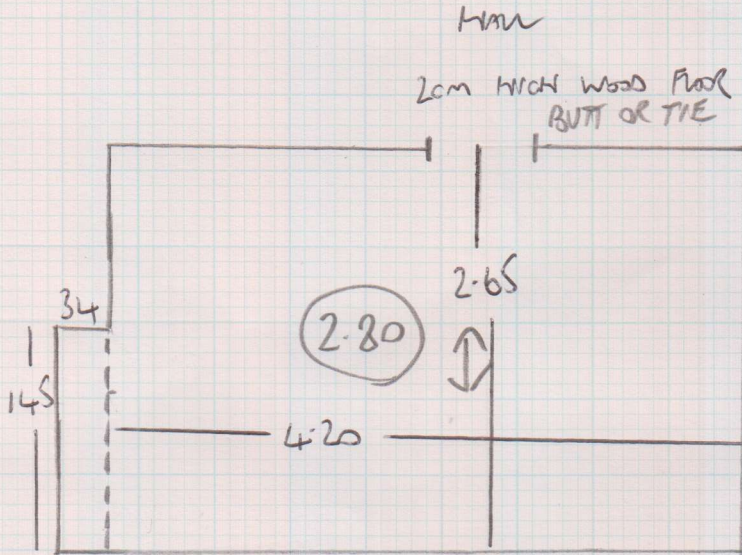

Job No: F24682
Name: CUE DEVELOPMENTS
Address: FLAT 3
26 OLD CHURCH ST SW3 5BY
Tel: _____
Sheet: 1 OF 1

SSN4 MIK 120
280 x 5MTR