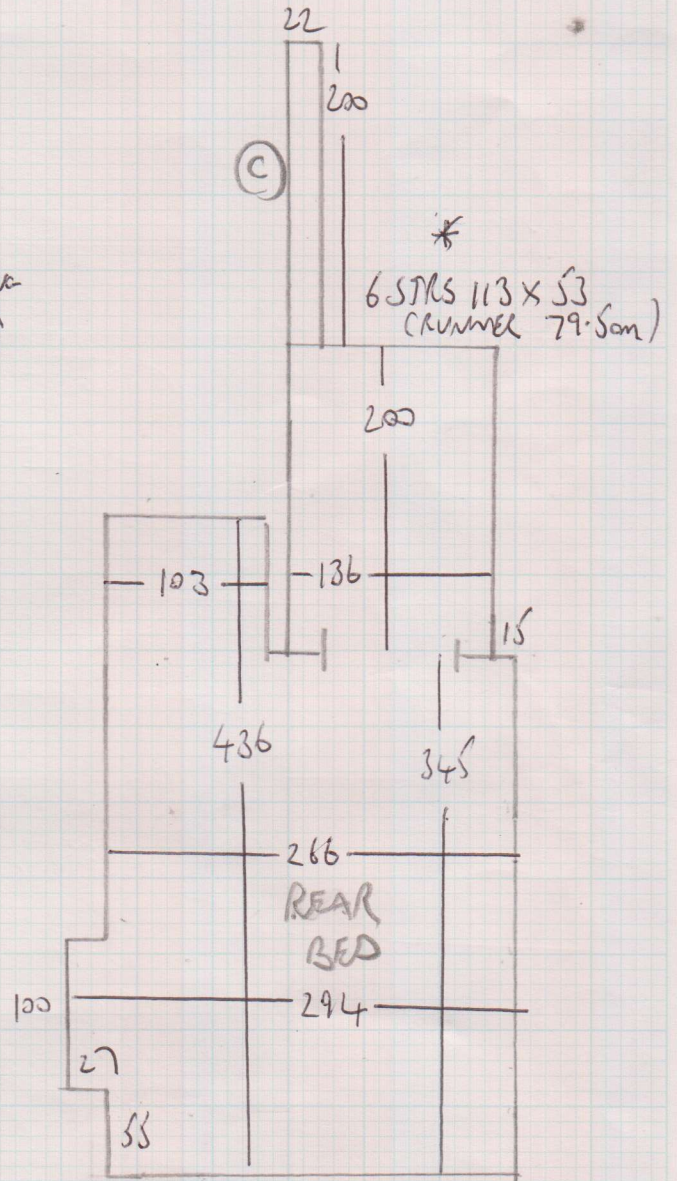

Job No: F24700  
 Name: AMELIA CARTER UD  
 Address: 51D TRAWTON PLACE  
 SULLY MB  
 Tel:  
 Sheet: 1 OF 4

- 5.80M BED
- 5.40M BED
- 5.70M CIP
- 7.25M CIP
- 5.60M CIP

29.75M

FINELOOP  
 FLO - 500 (HESSIAN)

30-00x SMTR ORDERED

Job No: F24700  
 Name: AMEUA CARTER UD  
 Address: SID THORNTON PLACE  
 SW4 0AB  
 Tel:  
 Sheet: 2 of 4

5.80M - BED  
 5.40M - BED

7.25M

12 STRS 112x53 (RUNNER 79)

LOWER FLOOR

Sheet: 3 of 4

Tel:

514 048

Address: SID THORNTON PROE

Name: AMEVA CARPET LTD

Job No: F24700

Job No: F24700  
 Name: AMEVA CARTER LTD  
 Address: SID THORNTON PLACE  
 SW4 0AB  
 Tel:  
 Sheet: 4 of 4

UPPER FLOOR