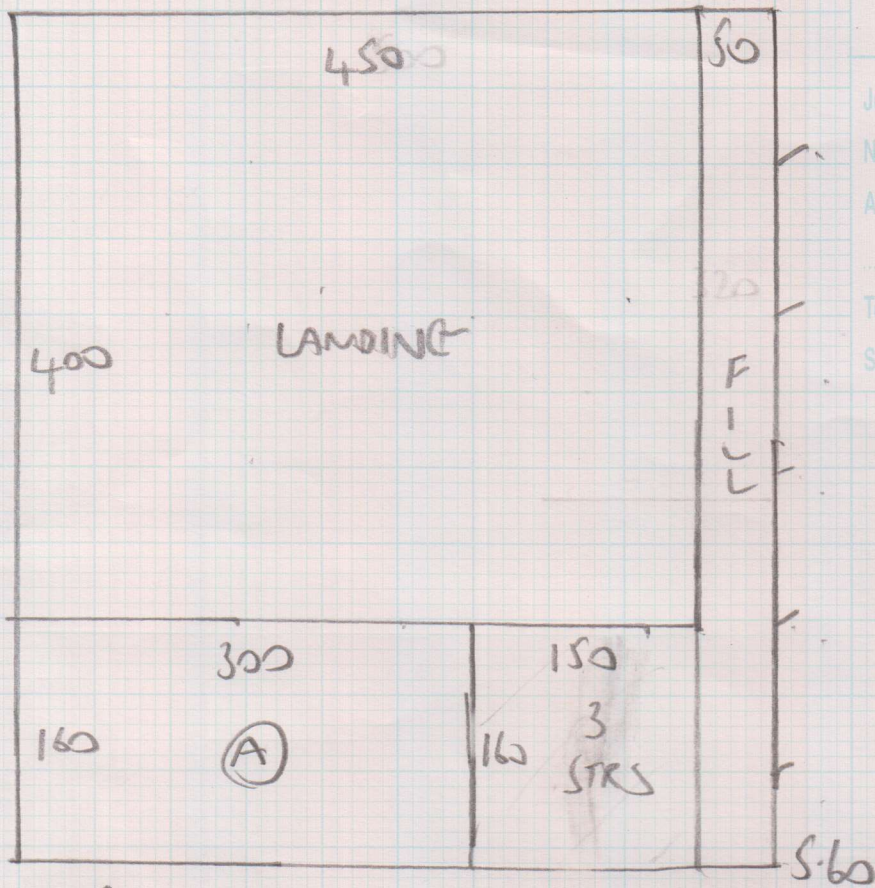

Job No: F24700  
 Name: AMELIA CARTER UD  
 Address: 51D TRAWTON PLACE  
 SULLY MB  
 Tel:  
 Sheet: 1 OF 4

- 5.80M BED
- 5.40M BED
- 5.70M CIP
- 7.25M CIP
- 5.60M CIP

29.75M

FINELOOP  
 FLO - 500 (HESSIAN)

30-00x SMTR ORDERED

Job No: F24700  
 Name: AMEUA CARTER UD  
 Address: SID THORNTON PLACE  
 SW4 0AB  
 Tel:  
 Sheet: 2 of 4

5.80M - BED  
 5.40M - BED

7.25M

12 STRS 112x53 (RUNNER 79)

LOWER FLOOR

Sheet: 3 of 4

Tel:

514 048

Address: SID THORNTON PROE

Name: AMEVA CARPET LTD

Job No: F24700

Job No: F24700  
 Name: AMEVA CARTER LTD  
 Address: SID THORNTON PLACE  
 SW4 0AB  
 Tel:  
 Sheet: 4 of 4

UPPER FLOOR