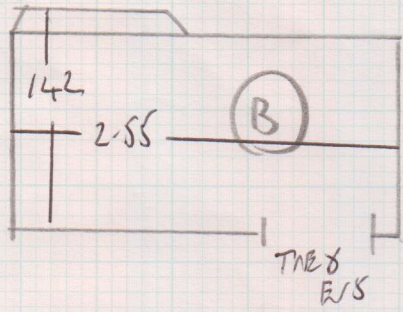

Job No: F24700  
 Name: AMELIA CARTER UD  
 Address: 51D TRAWTON PLACE  
 SULLY MB  
 Tel:  
 Sheet: 1 OF 4

- 5.80M BED
- 5.40M BED
- 5.70M CIP
- 7.25M CIP
- 5.60M CIP

29.75M

FINELOOP  
 FLO - 500 (HESSIAN)

30-00x SMTR ORDERED

Job No: F24700  
 Name: AMEUA CARTER UD  
 Address: SID THORNTON PLACE  
 SW4 0AB  
 Tel:  
 Sheet: 2 of 4

5.80M - BED  
 5.40M - BED

7.25M

12 STRS 112x53 (RUNNER 79)

LOWER FLOOR

Sheet: 3 of 4