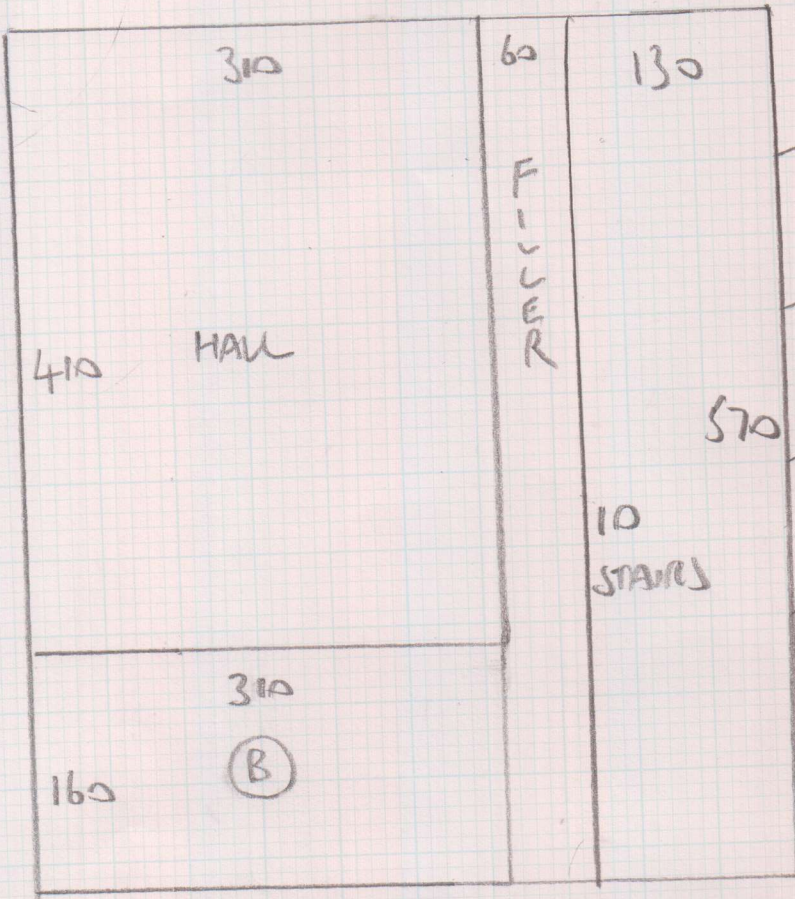

Job No: F24700  
 Name: AMELIA CARTER UD  
 Address: 51D TRAWTON PLACE  
 SULLY MB  
 Tel:  
 Sheet: 1 OF 4

- 5.80M BED
- 5.40M BED
- 5.70M CIP
- 7.25M CIP
- 5.60M CIP

29.75M

FINELOOP  
 FLO - 500 (HESSIAN)

30-00x SMTR ORDERED

Job No: F24700  
 Name: AMEUA CARTER UD  
 Address: SID THORNTON PLACE  
 SW4 0AB  
 Tel:  
 Sheet: 2 of 4

5.80M - BED  
 5.40M - BED

7.25M

12 STRS 112x53 (RUNNER 79)

LOWER FLOOR

Sheet: 3 of 4