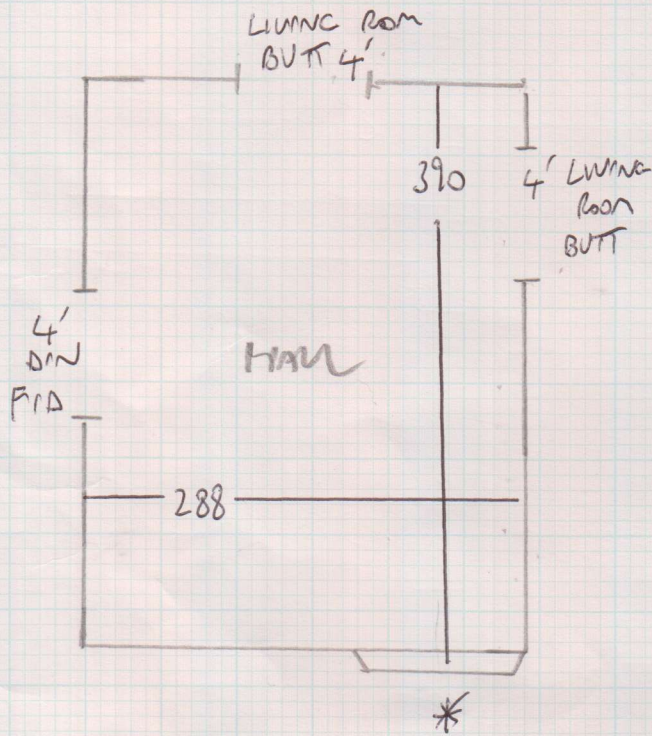

Job No: F24700  
 Name: AMELIA CARTER UD  
 Address: 51D TRAWTON PLACE  
 SULLY MB  
 Tel:  
 Sheet: 1 OF 4

- 5.80M BED
- 5.40M BED
- 5.70M CIP
- 7.25M CIP
- 5.60M CIP

29.75M

FINELOOP  
 FLO - 500 (HESSIAN)

30-00x SMTR ORDERED

Job No: F24700  
 Name: AMEUA CARTER UD  
 Address: SID THORNTON PLACE  
 SW4 0AB  
 Tel:  
 Sheet: 2 of 4

5.80M - BED  
 5.40M - BED

7.25M

12 STRS 112x53 (RUNNER 79)

LOWER FLOOR

Sheet: 3 of 4