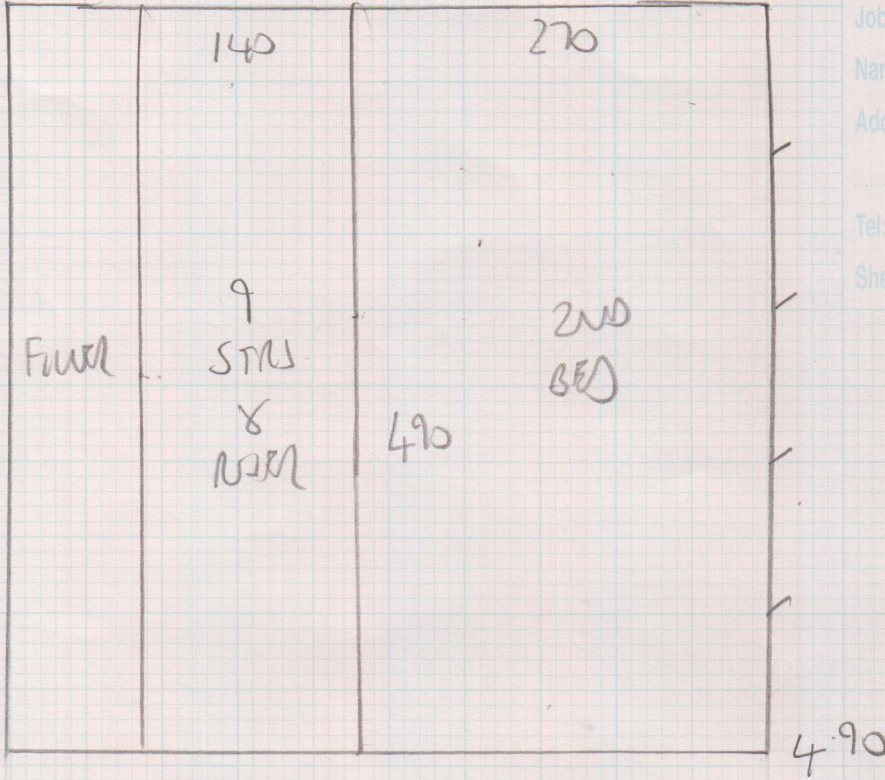

SIH

Job No: F24700  
Name: AMELIA CARTER LTD  
Address: SIH THORNTON ROAD  
SW4 0AB  
Tel:  
Sheet: 1 OF 2

4.90  
5.75

10.65m x 5.00m ~ 53.25m<sup>2</sup>

FINELOOP FLO - 494

Job No: F24700  
Name: AMELIA CARTER LTD  
Address: 514 THORNTON ROAD  
SW4 9AB  
Tel:  
Sheet: 2 OF 2