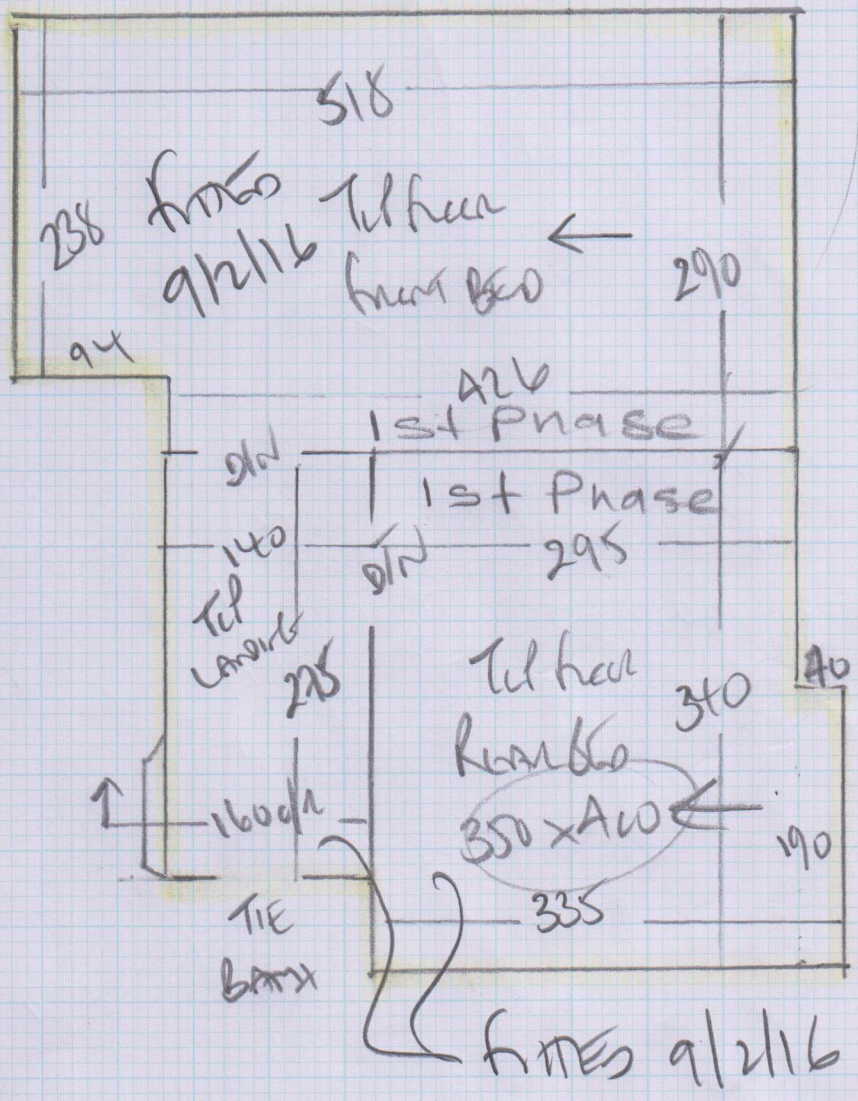

- 117
- 45 x 73
- w3 64 x 70
- w2 72 x 95
- w1 64 x 85