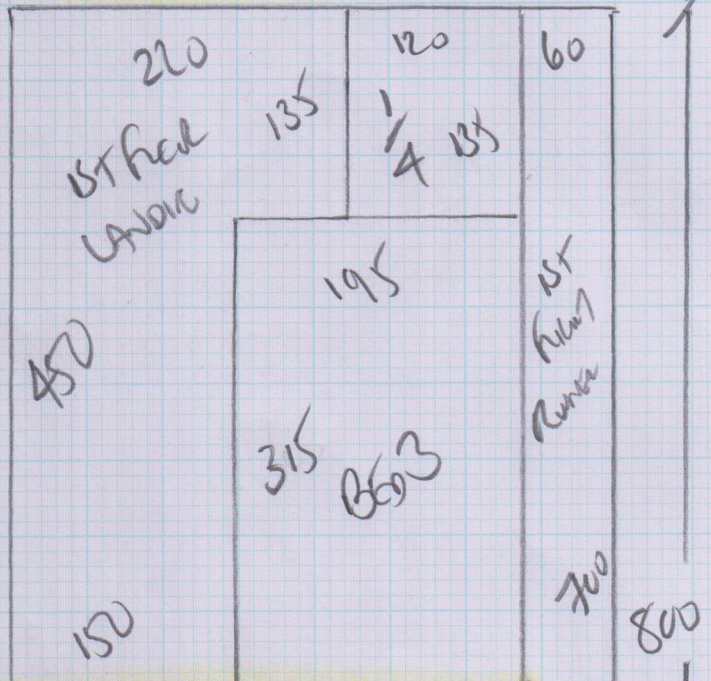

Job No: F24709  
 Name: Hunt  
 Address: 92 Penworthby  
 SW16 6NJ  
 Tel:  
 Sheet: 1 of 3

Product from A98  
 P1 Nordic (NUUK)

Plan 1 540 x 400

Plan 2 800 x 400

Bed 1 500 x 400

Bed 2 470 x 400

1st floor 350 x 400

2660 x 400

106.40m<sup>2</sup>

Bring 1000 for kitchen  
 18 LIN MATS  
 (Ch 100)

30-00  
 x  
 4MTR

Job No: F24709  
 Name: Hunt  
 Address: 92 Pennington Rd  
 Sw16 6RJ  
 Tel:  
 Sheet: 2 of 3

CARPET OVER  
 STAIRS IN  
 BOTH BEDROOMS

To HALL  
 WS 92x116

WT 63 x 70  
 137  
 45 x 73

55cm  
 TAKE-O  
 RUNNER  
 65x55cm  
 RETURN  
 TIP STAIR 45 x 70  
 RISER 15 x 70  
 \*

Job No: FR4709  
 Name: Hunt  
 Address: 92 Palmetto Rd  
 SWL 6 (LJ)  
 Tel:  
 Sheet: 3 of 3

### **30.00m x 4.00m ordered from Kersaint Cobb**

Plan 1	5.40m x 4.00m
Plan 2	8.00m x 4.00m
Top rear bedroom	3.50m x 4.00m
Bed 1	5.00m x 4.00m
Bed 2	4.70m x 4.00m

PHASE 1 fitted 9/2/16  
PHASE 2

=====  
**Total**                      **26.60m x 4.00m**  
=====