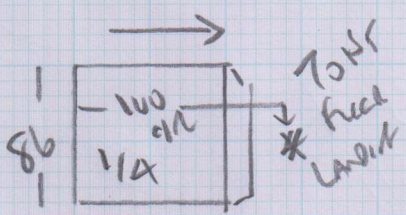

Job No: FR4709
Name: Hunt
Address: 92 Palmetto Rd
SWL 6 (LJ)
Tel:
Sheet: 3 of 3