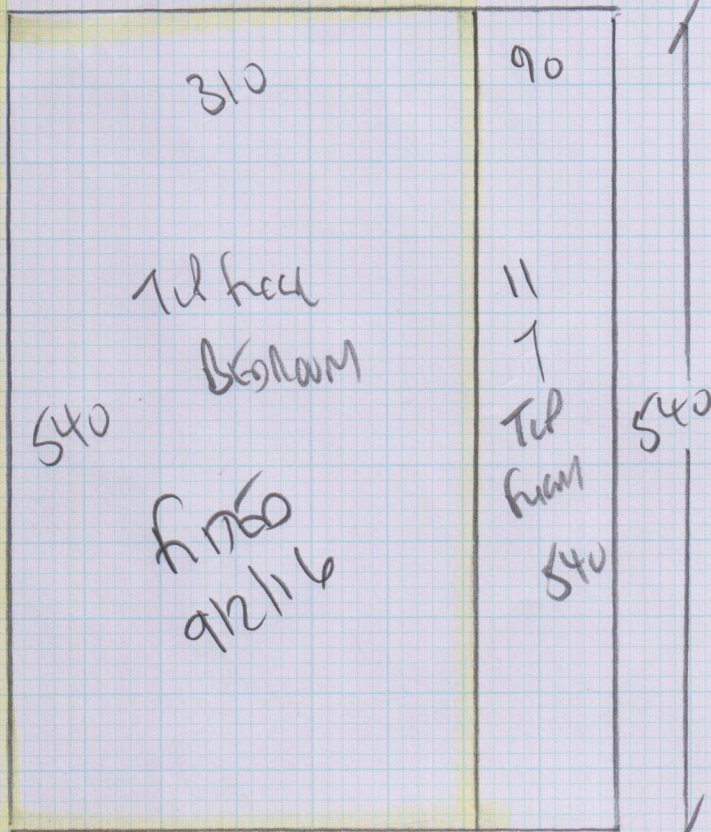

Job No: F24709  
 Name: Hunt  
 Address: 92 Penworthby  
 SW16 6NJ  
 Tel:  
 Sheet: 1 of 3

Product from A98  
 P1 Nordic (NUUK)

Plan 1 540 x 400

Plan 2 800 x 400

Bed 1 500 x 400

Bed 2 470 x 400

1st floor 350 x 400

2660 x 400

106.40m<sup>2</sup>

Bring 1000 for kitchen  
 18 LIN MATS  
 (Ch 100)

30-00  
 x  
 4MTR

Job No: F24709  
 Name: Hunt  
 Address: 92 Pennington Rd  
 Sw16 6RJ  
 Tel:  
 Sheet: 2 of 3

CARPET OVER  
 STAIRS IN  
 BOTH BEDROOMS

To HALL  
 WS 92x116

WT 63 x 70  
 137  
 45 x 73

55cm  
 TAKE-O  
 RUNNER  
 65x55cm  
 RETURN  
 TIP STAIR 45 x 70  
 RISER 15 x 70  
 \*

Job No: FR4709  
 Name: Hunt  
 Address: 92 Palmetto Rd  
 SWL 6 (LJ)  
 Tel:  
 Sheet: 3 of 3

### **30.00m x 4.00m ordered from Kersaint Cobb**

Plan 1	5.40m x 4.00m
Plan 2	8.00m x 4.00m
Top rear bedroom	3.50m x 4.00m
Bed 1	5.00m x 4.00m
Bed 2	4.70m x 4.00m

PHASE 1 fitted 9/2/16  
PHASE 2

=====  
**Total**                      **26.60m x 4.00m**  
=====