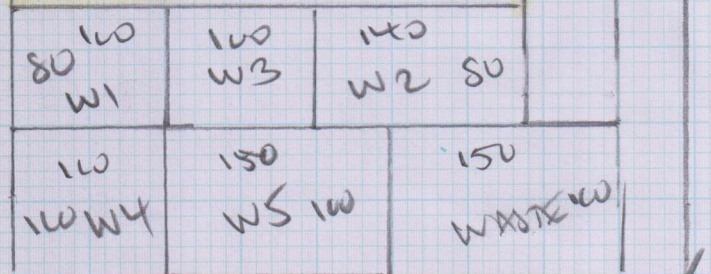

Job No: F24709  
 Name: Hunt  
 Address: 92 Penworthby  
 SW16 6NJ  
 Tel:  
 Sheet: 1 of 3

Product from A98  
 P1 Nordic (NUUK)

Plan 1 540 x 400

Plan 2 800 x 400

Bed 1 500 x 400

Bed 2 470 x 400

1st floor 350 x 400

2660 x 400

106.40m<sup>2</sup>

Bring 1000 for kitchen  
 18 LIN MATS  
 (Ch 100)

30-00  
 x  
 4MTR

Job No: F24709  
 Name: Hunt  
 Address: 92 Pennington Rd  
 Sw16 6RJ  
 Tel:  
 Sheet: 2 of 3

CARPET OVER  
 STAIRS IN  
 BOTH BEDROOMS

### **30.00m x 4.00m ordered from Kersaint Cobb**

Plan 1	5.40m x 4.00m
Plan 2	8.00m x 4.00m
Top rear bedroom	3.50m x 4.00m
Bed 1	5.00m x 4.00m
Bed 2	4.70m x 4.00m

PHASE 1 fitted 9/2/16  
PHASE 2

=====  
**Total**                      **26.60m x 4.00m**  
=====