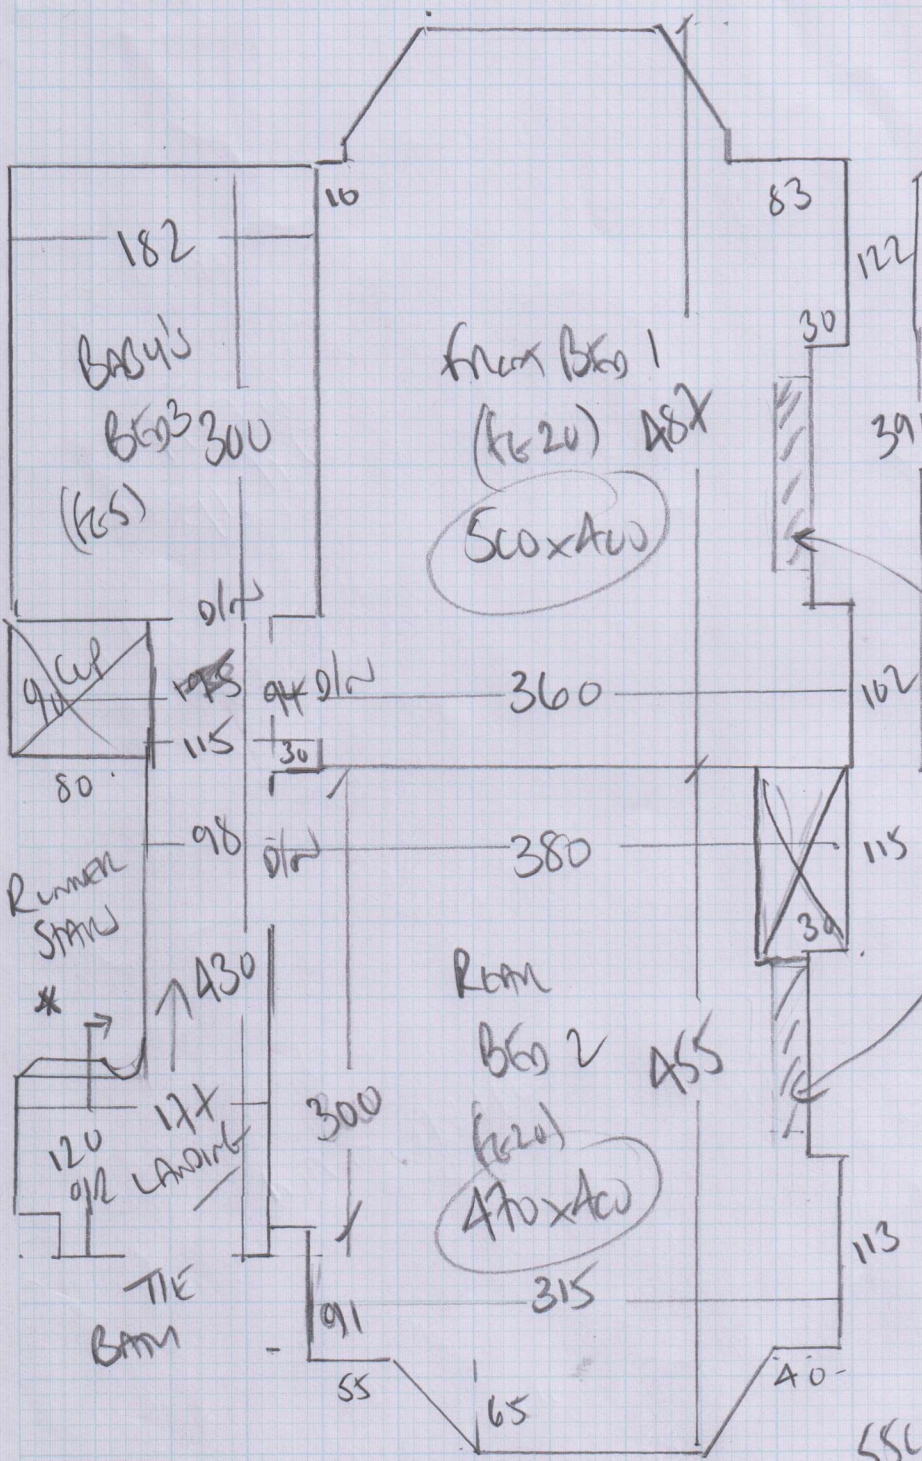

Job No: F24709  
 Name: Hunt  
 Address: 92 Penworthby  
 SW16 6NJ  
 Tel:  
 Sheet: 1 of 3

Product from A98  
 P1 Nordic (NUUK)

Plan 1 540 x 400

Plan 2 800 x 400

Bed 1 500 x 400

Bed 2 470 x 400

1st floor 350 x 400

2660 x 400

106.40m<sup>2</sup>

Bring 1000 for kitchen  
 18 LIN MATS  
 (Ch 100)

30-00  
 x  
 4MTR

Job No: F24709  
 Name: Hunt  
 Address: 92 Pennington Rd  
 Sw16 6RJ  
 Tel:  
 Sheet: 2 of 3

CARPET OVER  
 STAIRS IN  
 BOTH BEDROOMS

To HALL  
 WS 92x116

WT 63 x 70  
 137  
 45 x 73

55cm  
 TAKE-O  
 RUNNER  
 65x55cm  
 RETURN  
 TIP STAIR 45 x 70  
 RISER 15 x 70  
 \*

Job No: FR4709  
 Name: Hunt  
 Address: 92 Palmetto Rd  
 SWL 6 (LJ)  
 Tel:  
 Sheet: 3 of 3

### **30.00m x 4.00m ordered from Kersaint Cobb**

Plan 1	5.40m x 4.00m
Plan 2	8.00m x 4.00m
Top rear bedroom	3.50m x 4.00m
Bed 1	5.00m x 4.00m
Bed 2	4.70m x 4.00m

PHASE 1 fitted 9/2/16  
PHASE 2

=====  
**Total**                      **26.60m x 4.00m**  
=====