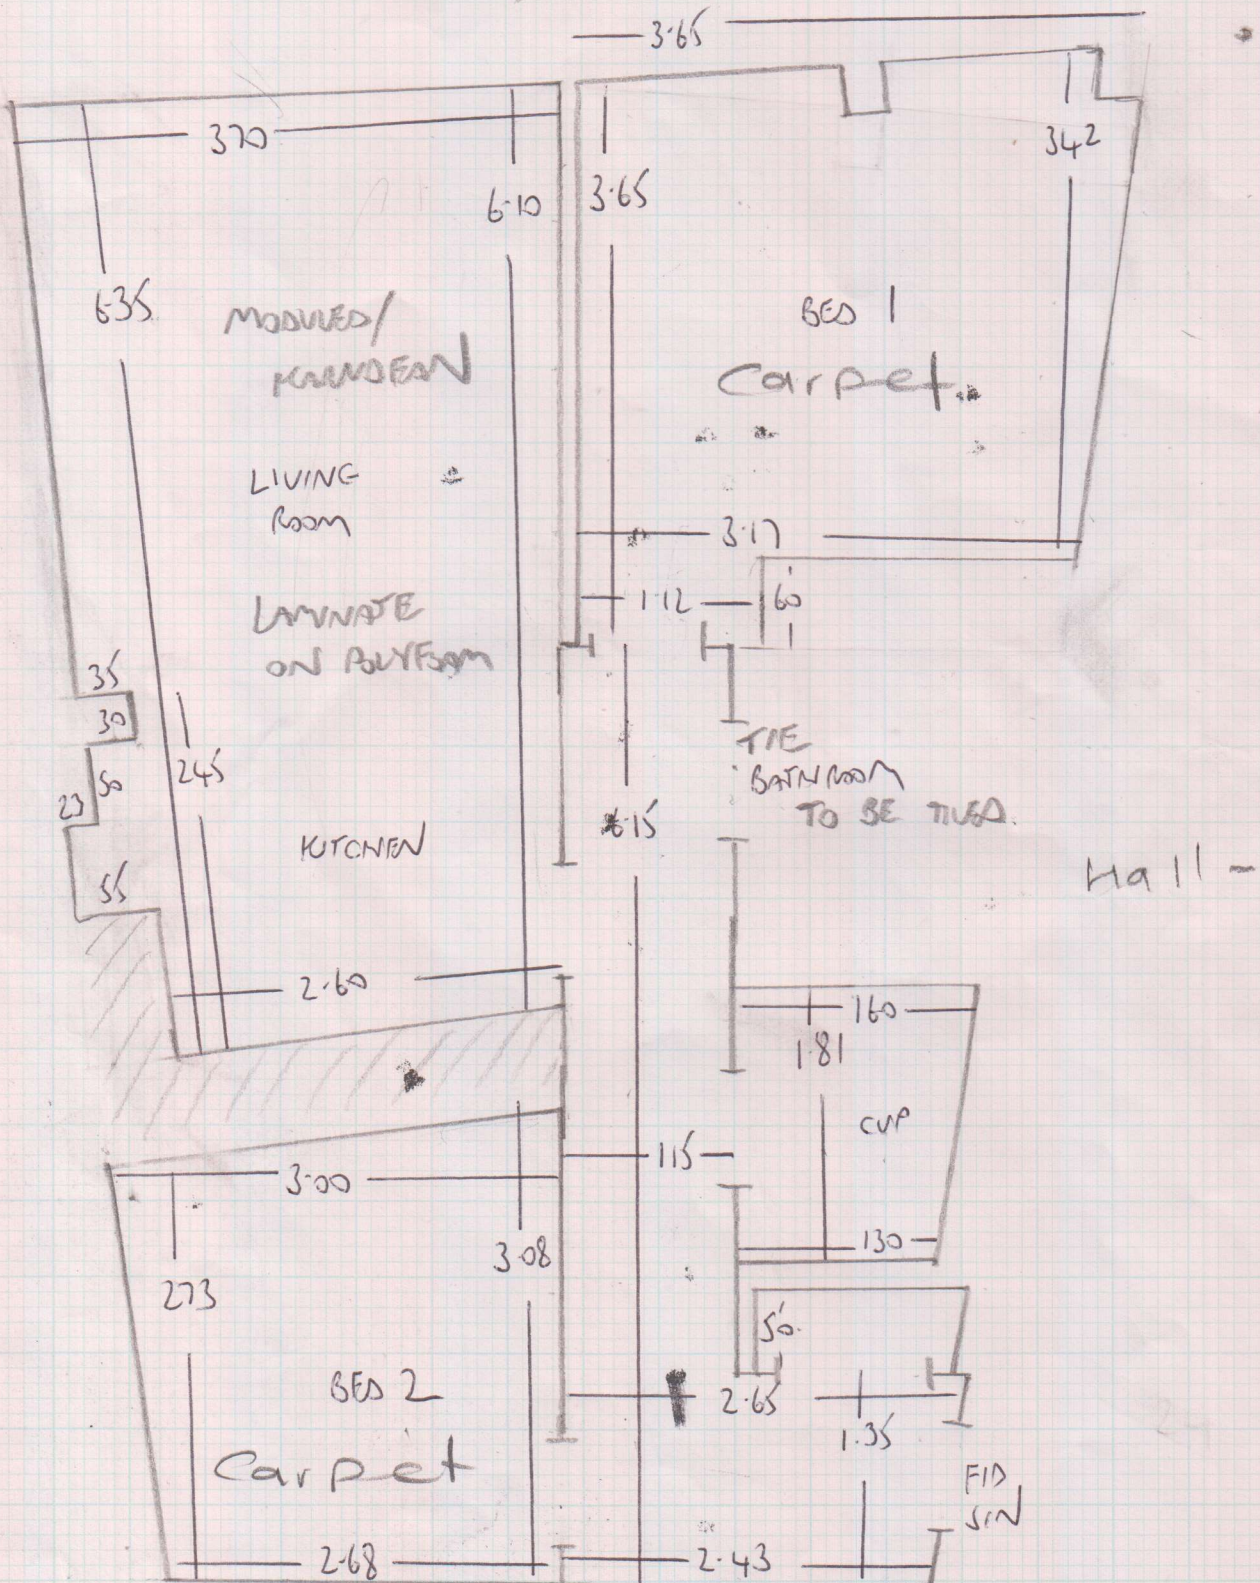

Job No: F24712  
 Name: ASHIOTIS  
 Address: 13 NORMANDY PLACE  
 BOURBON LAKE W12 8AY  
 Tel:  
 Sheet: 1 OF 1

Customer:

**Ashiotis**

Fitting address:

**13 Normandy Place  
LONDON, W12 8AY****Bourbon Lane**Home 'phone Nr:    Mobile/other 'phone Nr:    Office 'phone Nr:  
07515-692194Contact:    **As customer details**

Instructions:

**Roy Herridge to fit Tuesday 5th - Sat 9th April.~Lay Versilay~**

Comments re Fitting:

~

Product & Colour	Fitter's claim	Length/Quantity	Width
Versilay (2.88m2 Pack) - ~		13.00	
Transform Plank 195mm x 1320mm - Ethnic Wenge 2816		11.00	
Extrafloor Fast Grab HTA 15kg - N/a		1.00	
Minimum Charge (Hard Floor) - N/A	840.00		
Parking (Hourly Rate) - N/A	50.00		
Labour Additional - Upliff Laminate	135.00		
Move Furniture - N/A	50.00		
	<u>£1,075.00</u>		