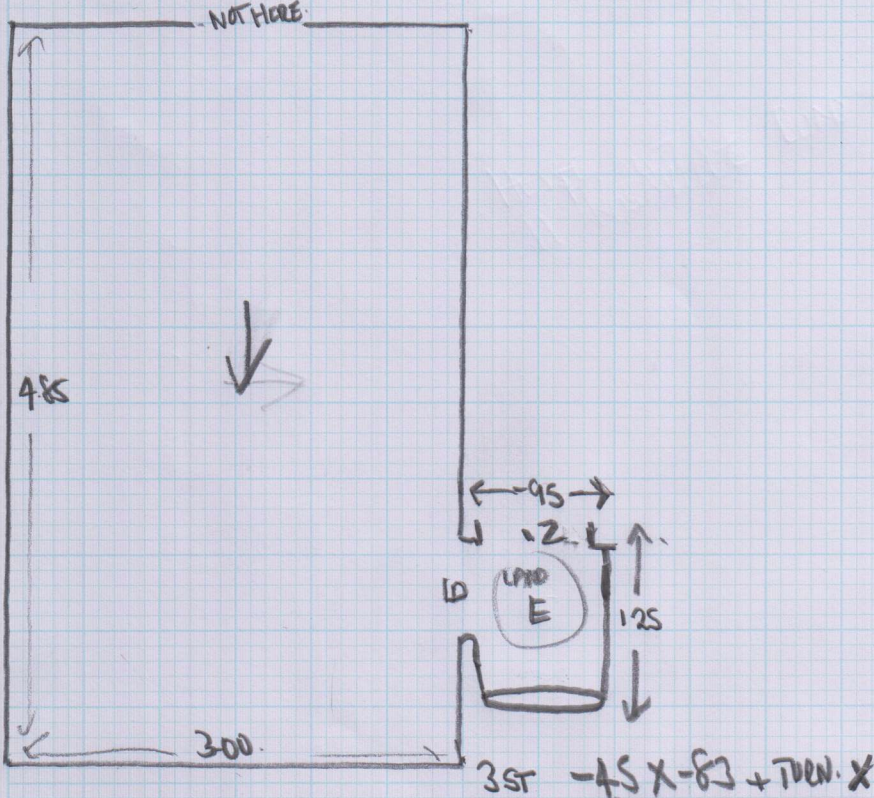

(B)

mrcarpet  
DESIGN FOR FLOORS

Job No: F 24714  
Name: HESSE  
Address: 11 ROSAVILLE RD  
LONDON SW6 6BN  
Tel: 07760 214221  
Sheet: 2 of 4

5-00 X 5-00

Tot Floor

Job No: F24714

Name: HESSE

Address: 11 ROSAVILLE RD  
LONDON SW6 7BN

Tel: 07160 214221

Sheet: 3 of 4

UNEVEN BOARDS CUSTOMER TO PLY.  
\* CHECK MEASURE WHEN STATES

FULLY FITTED \*  
SD 28

3ST - 45 X 90 \* \*

1st Floor

Job No: FR4714

Name: HESSE

Address: 11 ROSAMILE RD  
LONDON SW6 7BN

Tel: 07160 214221

Sheet: A of A

STAIRS (10) - 45 X 85 TVEN.