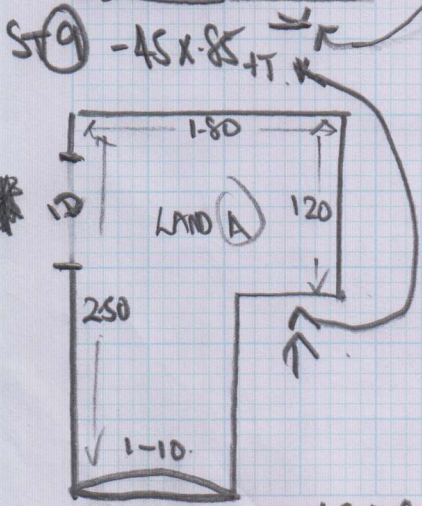

(B)

mrcarpet  
DESIGN FOR FLOORS

Job No: F 24714  
Name: HESSE  
Address: 11 ROSAVILLE RD  
LONDON SW6 6BN  
Tel: 07760 214221  
Sheet: 2 of 4

5-00 X 5-00

Tot Floor

Job No: F24714

Name: HESSE

Address: 11 ROSAVILLE RD  
LONDON SW6 7BN

Tel: 07160 214221

Sheet: 3 of 4

UNEVEN BOARDS CUSTOMER TO PLY.  
\* CHECK MEASURE WHEN STATES

FULLY FITTED \*  
SD 28

3ST - 45 X 90 \* \*

1st Floor

Job No: FR4714

Name: HESSE

Address: 11 ROSAMILE RD  
LONDON SW6 7BN

Tel: 07160 214221

Sheet: A of A

STAIRS (10) - 45 X 85 TVEN.