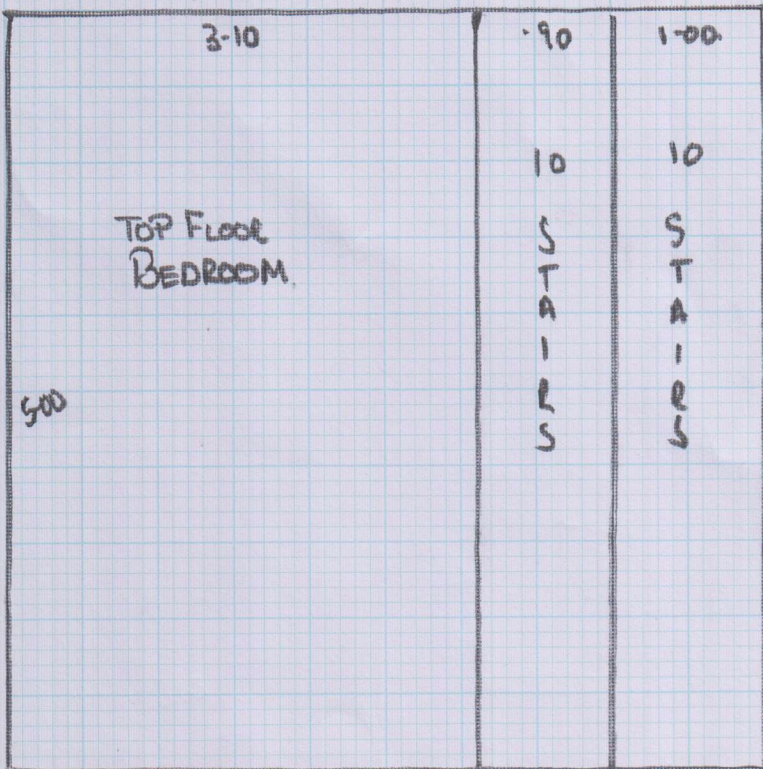

(B)

mrcarpet  
DESIGN FOR FLOORS

Job No: F 24714  
Name: HESSE  
Address: 11 ROSAVILLE RD  
LONDON SW6 6BN  
Tel: 07760 214221  
Sheet: 2 of 4

5-00 X 5-00

Tot Floor

Job No: F24714

Name: HESSE

Address: 11 ROSAVILLE RD  
LONDON SW6 7BN

Tel: 07160 214221

Sheet: 3 of 4

UNEVEN BOARDS CUSTOMER TO PLY.  
\* CHECK MEASURE WHEN STATES

FULLY FITTED \*  
SD 28

3ST - 45 X 90 \* \*

1st Floor

Job No: FR4714

Name: HESSE