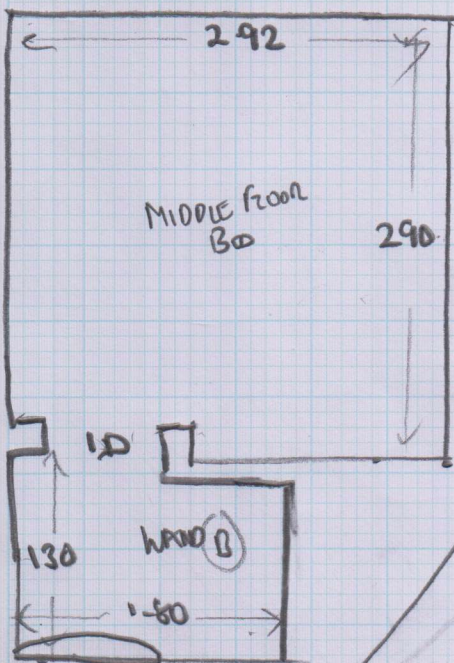

(B)

mrcarpet  
DESIGN FOR FLOORS

Job No: F 24714  
Name: HESSE  
Address: 11 ROSAVILLE RD  
LONDON SW6 6BN  
Tel: 07760 214221  
Sheet: 2 of 4

5-00 X 5-00

Tot Floor

Job No: F24714

Name: HESSE

Address: 11 ROSAVILLE RD  
LONDON SW6 7BN

Tel: 07160 214221

Sheet: 3 of 4

UNEVEN BOARDS CUSTOMER TO PLY.  
\* CHECK MEASURE WHEN STATES

FULLY FITTED \*  
SD 28

3ST - 45 X 90 \* \*

1st Floor

Job No: FR4714

Name: HESSE

Address: 11 ROSAMILE RD  
LONDON SW6 7BN

Tel: 07160 214221

Sheet: A of A

STAIRS (10) - 45 X 85 TVEN.