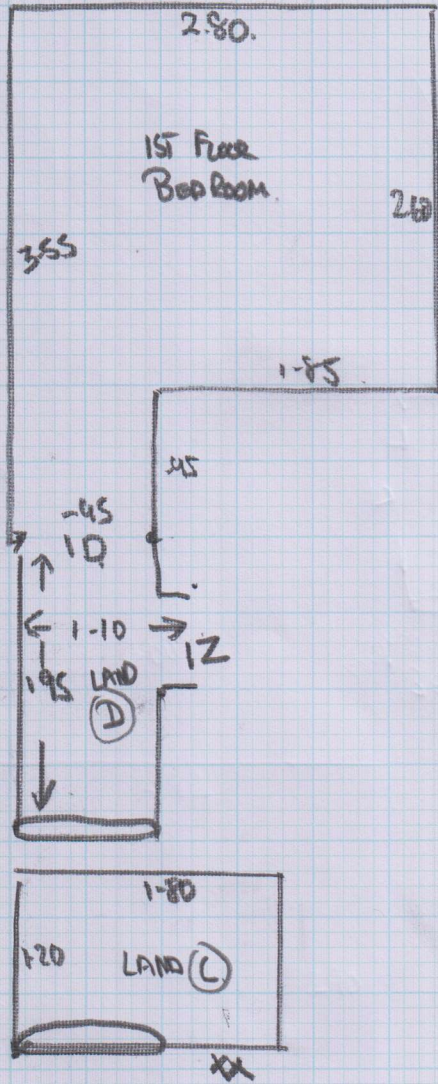

1st Floor

Job No: FR4714

Name: HESSE

Address: 11 ROSAMILE RD
LONDON SW6 7BN

Tel: 07160 214221

Sheet: A of A

STAIRS (10) - 45 X 85 TVEN.