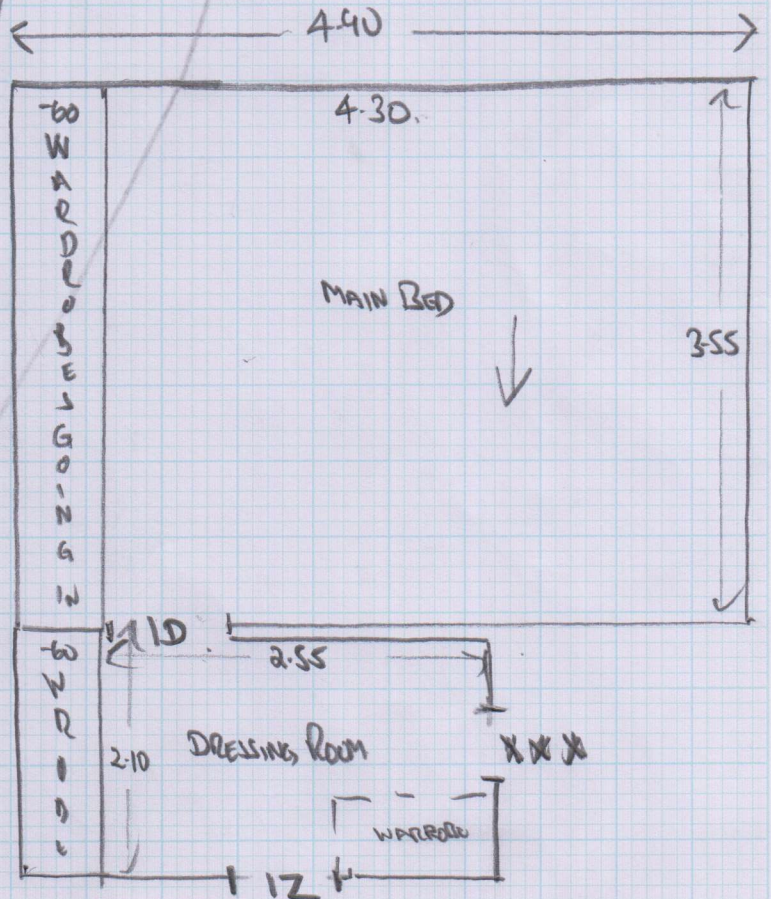

(B)

mrcarpet  
DESIGN FOR FLOORS

Job No: F 24714  
Name: HESSE  
Address: 11 ROSAVILLE RD  
LONDON SW6 6BN  
Tel: 07760 214221  
Sheet: 2 of 4

5-00 X 5-00

Tot Floor

Job No: F24714

Name: HESSE

Address: 11 ROSAVILLE RD  
LONDON SW6 7BN

Tel: 07160 214221

Sheet: 3 of 4

UNEVEN BOARDS CUSTOMER TO PLY.  
\* CHECK MEASURE WHEN STATES

FULLY FITTED \*  
SD 28

3ST - 45 X 90 \* \*

1st Floor

Job No: FR4714

Name: HESSE

Address: 11 ROSAMILE RD  
LONDON SW6 7BN

Tel: 07160 214221

Sheet: A of A

STAIRS (10) - 45 X 85 TVEN.