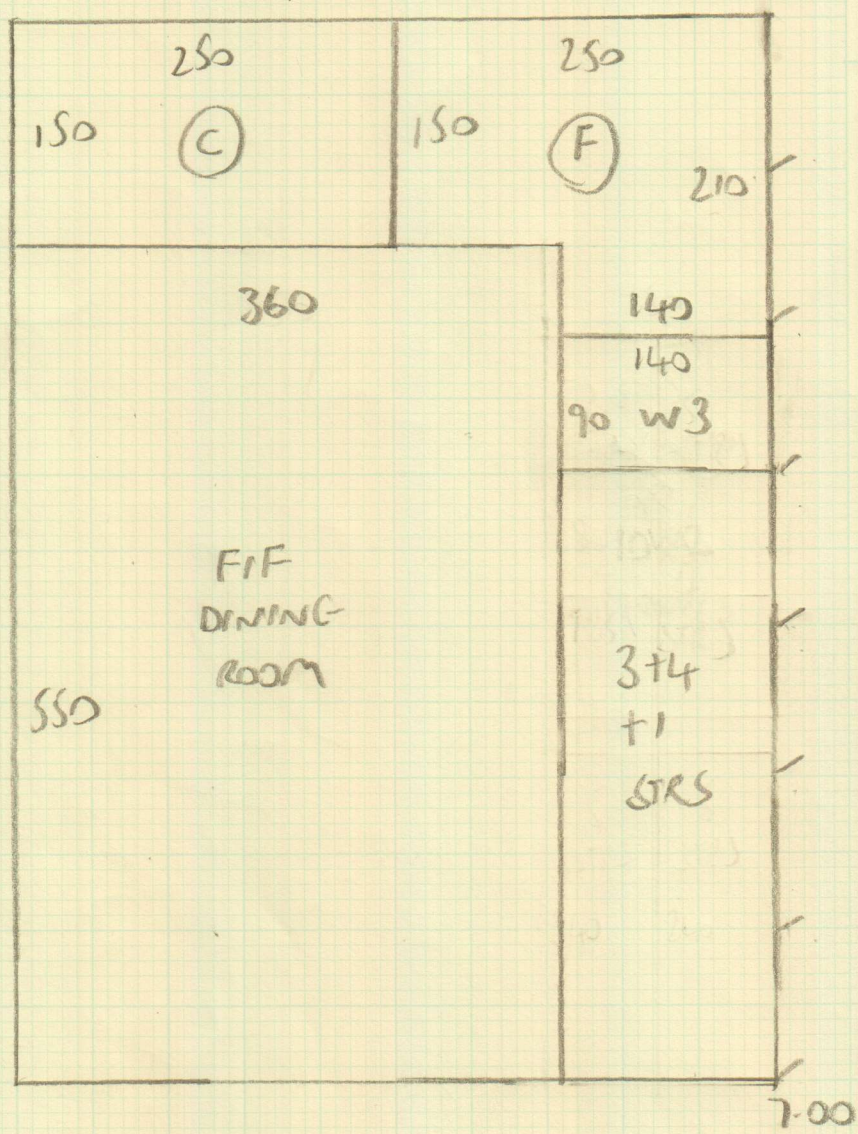

Job No: f24715
Name: KAZEMI
Address: 35 KELSO PLACE W85QB
Tel:
Sheet: 2 OF 4