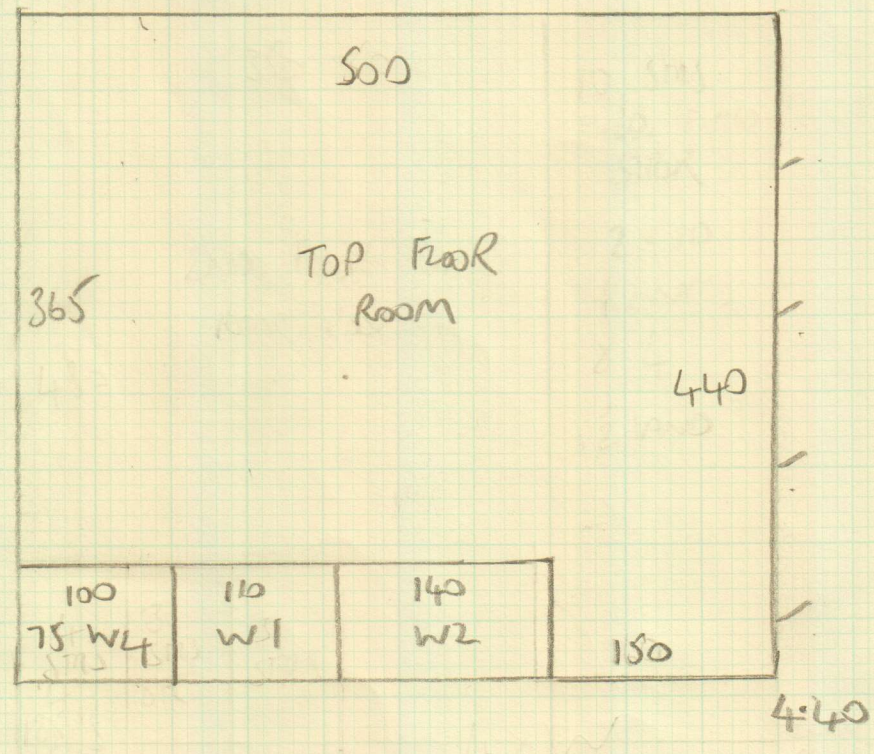

Job No: f24715
Name: KAZEMI
Address: 35 KELSO PLACE W85QB
Tel:
Sheet: 2 OF 4