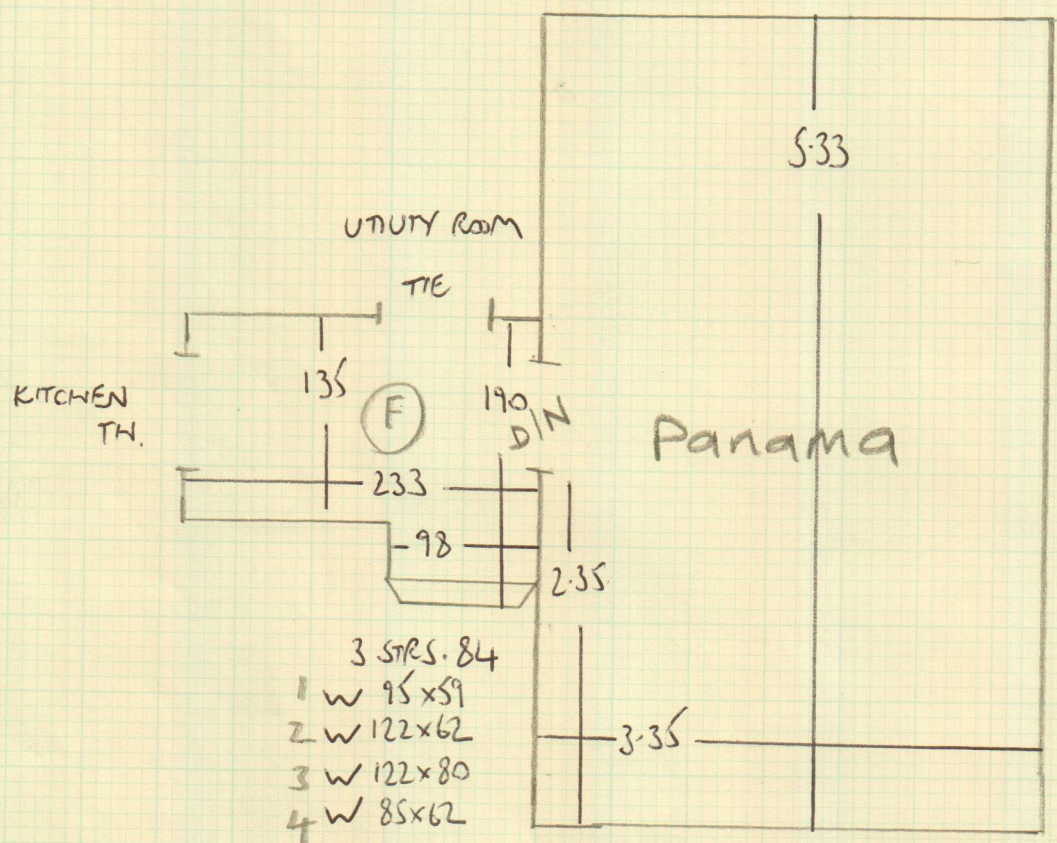

Job No: **FRANIS**
 Name: **KAZEM**
 Address: **35 KELSO PLACE W850B**
 Tel:
 Sheet: **1 OF 4**

7:00 PLAN
 4:40 PLAN
3:60 PLAN
 15.00M x 5.00M = 75M²

Two second floor bedrooms

3:50
 3:40

 6.90M x 5.00M = 34.5M²

FIRST Floor

- 3 STRS. 84
- 1 W 95x59
- 2 W 122x62
- 3 W 122x80
- 4 W 85x62
- 4 STRS 84

1 STR
 84
 G/F

MATWELL 82x61

mrcarpet
DESIGNS FOR FLOORS

301 Munster Road
Fulham
SW6 6BJ

Tel Nr: 020-7381-1989
Fax Nr: 020-7385-4006

ROLL BREAKDOWN

Job No: F24715
Customer Name: Kazemi
Carpet: West End Prestige
Colour: Panama

16.00m x 5.00m ordered from Westex Carpets

Plan	7.00m x 5.00m
Plan	4.40m x 5.00m
Plan	3.60m x 5.00m
=====	
Total	15.00m x 5.00m
=====	