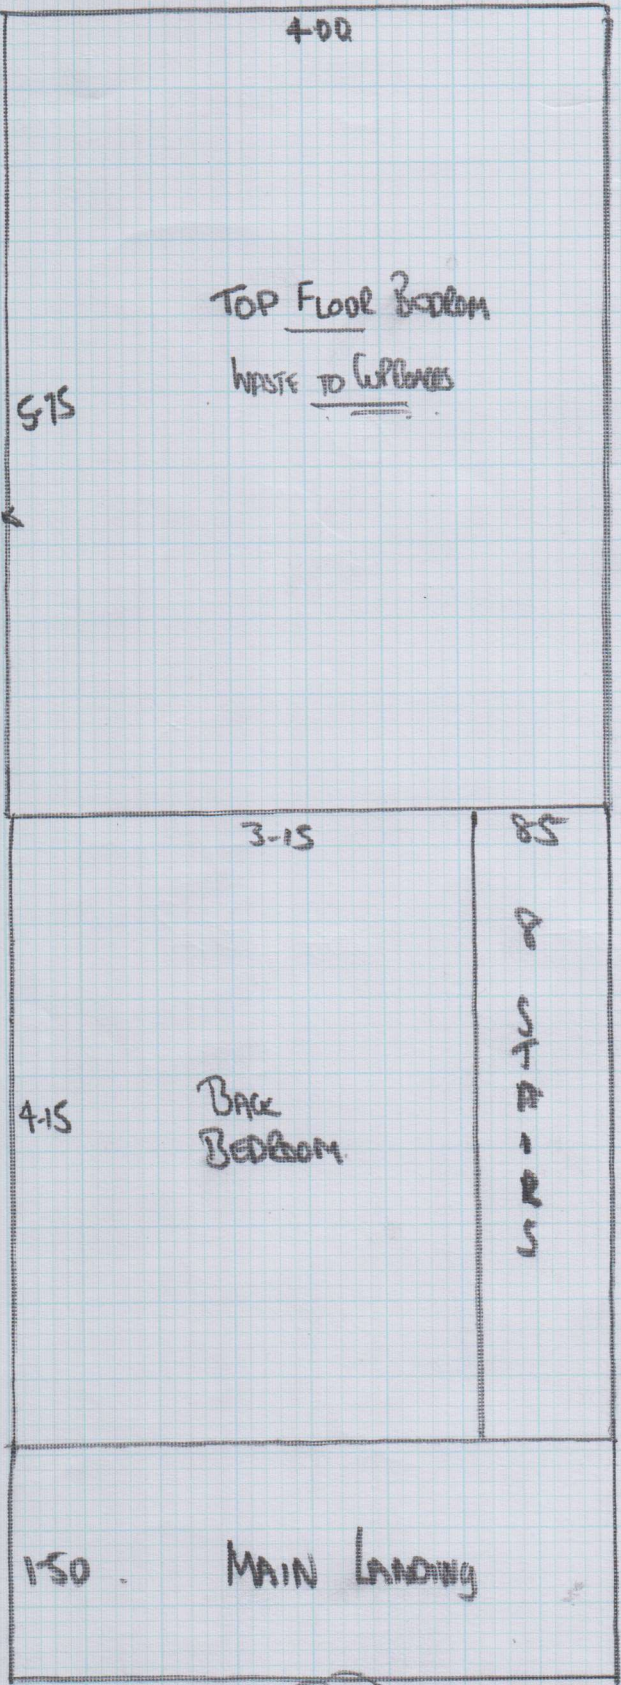

Job No: F 24723
 Name: MEEKINS
 Address: 6 RANNOCH RD
 LONDON W6 9SR

Tel:
 Sheet: 1 of 3

(A)
 11.40 x 4.00

- 5-75 x 4MTR
- 4-13 x 4MTR
- 1-50 x 4
- 7-55 x 4

(B)
 7.55 x 4

LULWORTH LW2S
 ANNE

Job No: F 24 723
 Name: MEEKINS
 Address: 6 RANNOCH ROAD
 LONDON W6 9SR
 Tel:
 Sheet: 2 of 3

- W1 - 60 X 88
- W2 - 75 X 1.07
- W3 - 67 X 76
- ST. (7) - 45 X 78
- W4 - 65 X 90
- W5 - 75 X 1.08
- W6 - 67 X 75

FITTING CARBONDS WITH WASTE.

WRITE TO CARBONDS

Job No: F 24723
 Name: MEEKINS
 Address: 6 RANNOCH RD
 LONDON W6 9SR
 Tel: 07500 004155
 Sheet: 3 of 3

LULWORTH 25/28/33
 LUXURY PU / SATIN ALL
 BACK

EXISTING ON BOTTOM
 FLIGHT

DOORS MAY
 REQUIRE LAMING

1ST FLOOR