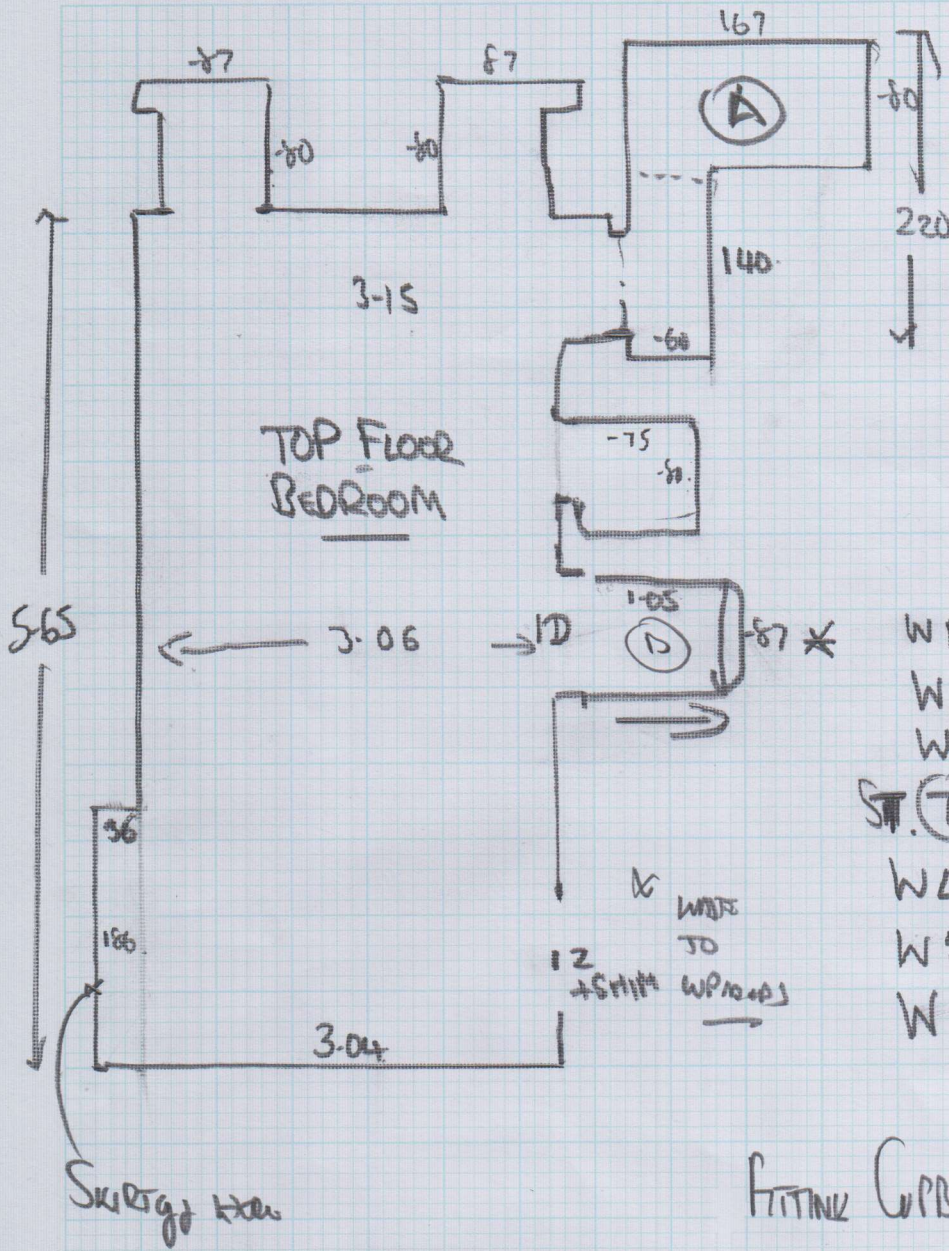

Job No: F 24723
 Name: MEEKINS
 Address: 6 RANNOCH RD
 LONDON W6 9SR

Tel:
 Sheet: 1 of 3

(A)
 11.40 x 4.00

- 5-75 x 4MTR
- 4-13 x 4MTR
- 1-50 x 4
- 7-55 x 4

(B)
 7.55 x 4

LULWORTH LW2S
 ANNE

Job No: F 24 723
 Name: MEEKINS
 Address: 6 RANNOCH ROAD
 LONDON W6 9SR
 Tel:
 Sheet: 2 of 3

- W1 - 60 X 88
- W2 - 75 X 1.07
- W3 - 67 X 76
- ST. (7) - 45 X 78
- W4 - 65 X 90
- W5 - 75 X 1.08
- W6 - 67 X 75

FITTING CARBONDS WITH WASTE.

WRITE TO CARBONDS

Job No: F 24723
 Name: MEEKINS
 Address: 6 RANNOCH RD
 LONDON W6 9SR
 Tel: 07500 004155
 Sheet: 3 of 3

LULWORTH 25/28/33
 LUXURY PU / SATIN ALL
 BACK

EXISTING ON BOTTOM
 FLIGHT

DOORS MAY
 REQUIRE LAMING

1ST FLOOR