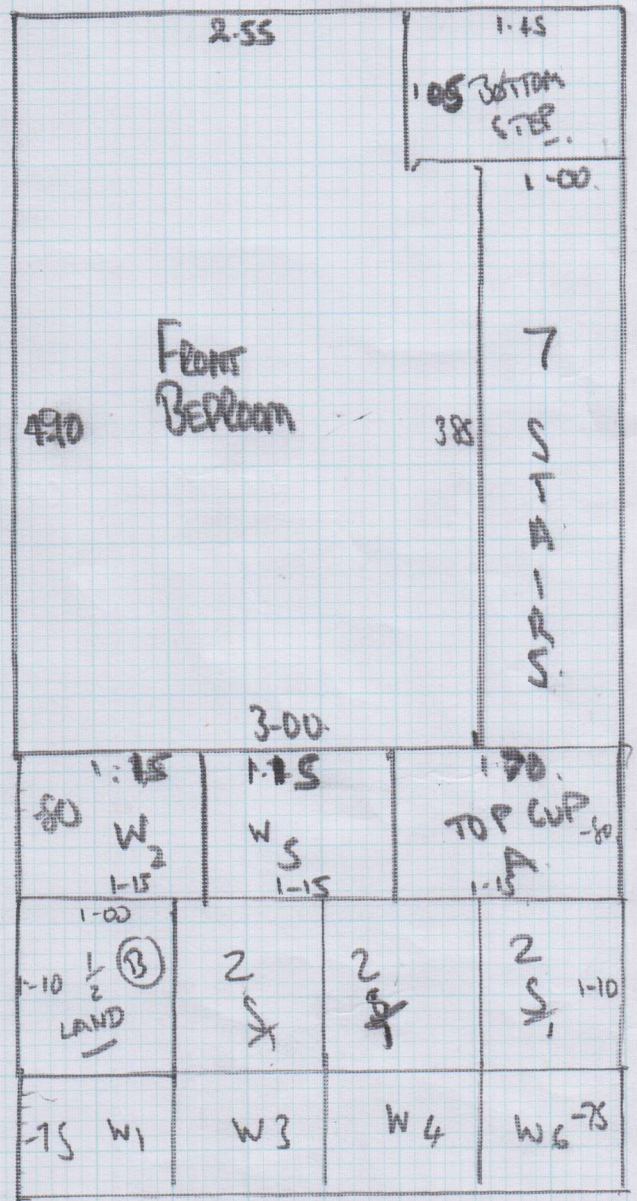

Job No: F 24723
 Name: MEEKINS
 Address: 6 RANNOCH RD
 LONDON W6 9SR

Tel:
 Sheet: 1 of 3

(A)
 11.40 x 4.00

- 5-75 x 4MTR
- 4-13 x 4MTR
- 1-50 x 4
- 7-55 x 4

(B)
 7.55 x 4

LULWORTH LW2S
 ANNE

Job No: F 24 723
 Name: MEEKINS
 Address: 6 RANNOCH ROAD
 LONDON W6 9SR
 Tel:
 Sheet: 2 of 3

- W1 - 60 X 88
- W2 - 75 X 1.07
- W3 - 67 X 76
- ST. (7) - 45 X 78
- W4 - 65 X 90
- W5 - 75 X 1.08
- W6 - 67 X 75

FITTING CARBONDS WITH WASTE.

WRITE TO CARBONDS

Job No: F 24723
 Name: MEEKINS
 Address: 6 RANNOCH RD
 LONDON W6 9SR
 Tel: 07500 004155
 Sheet: 3 of 3

LULWORTH 25/28/33
 LUXURY PU / SATIN ALL
 BACK

EXISTING ON BOTTOM
 FLIGHT

DOORS MAY
 REQUIRE LAMING

1ST FLOOR