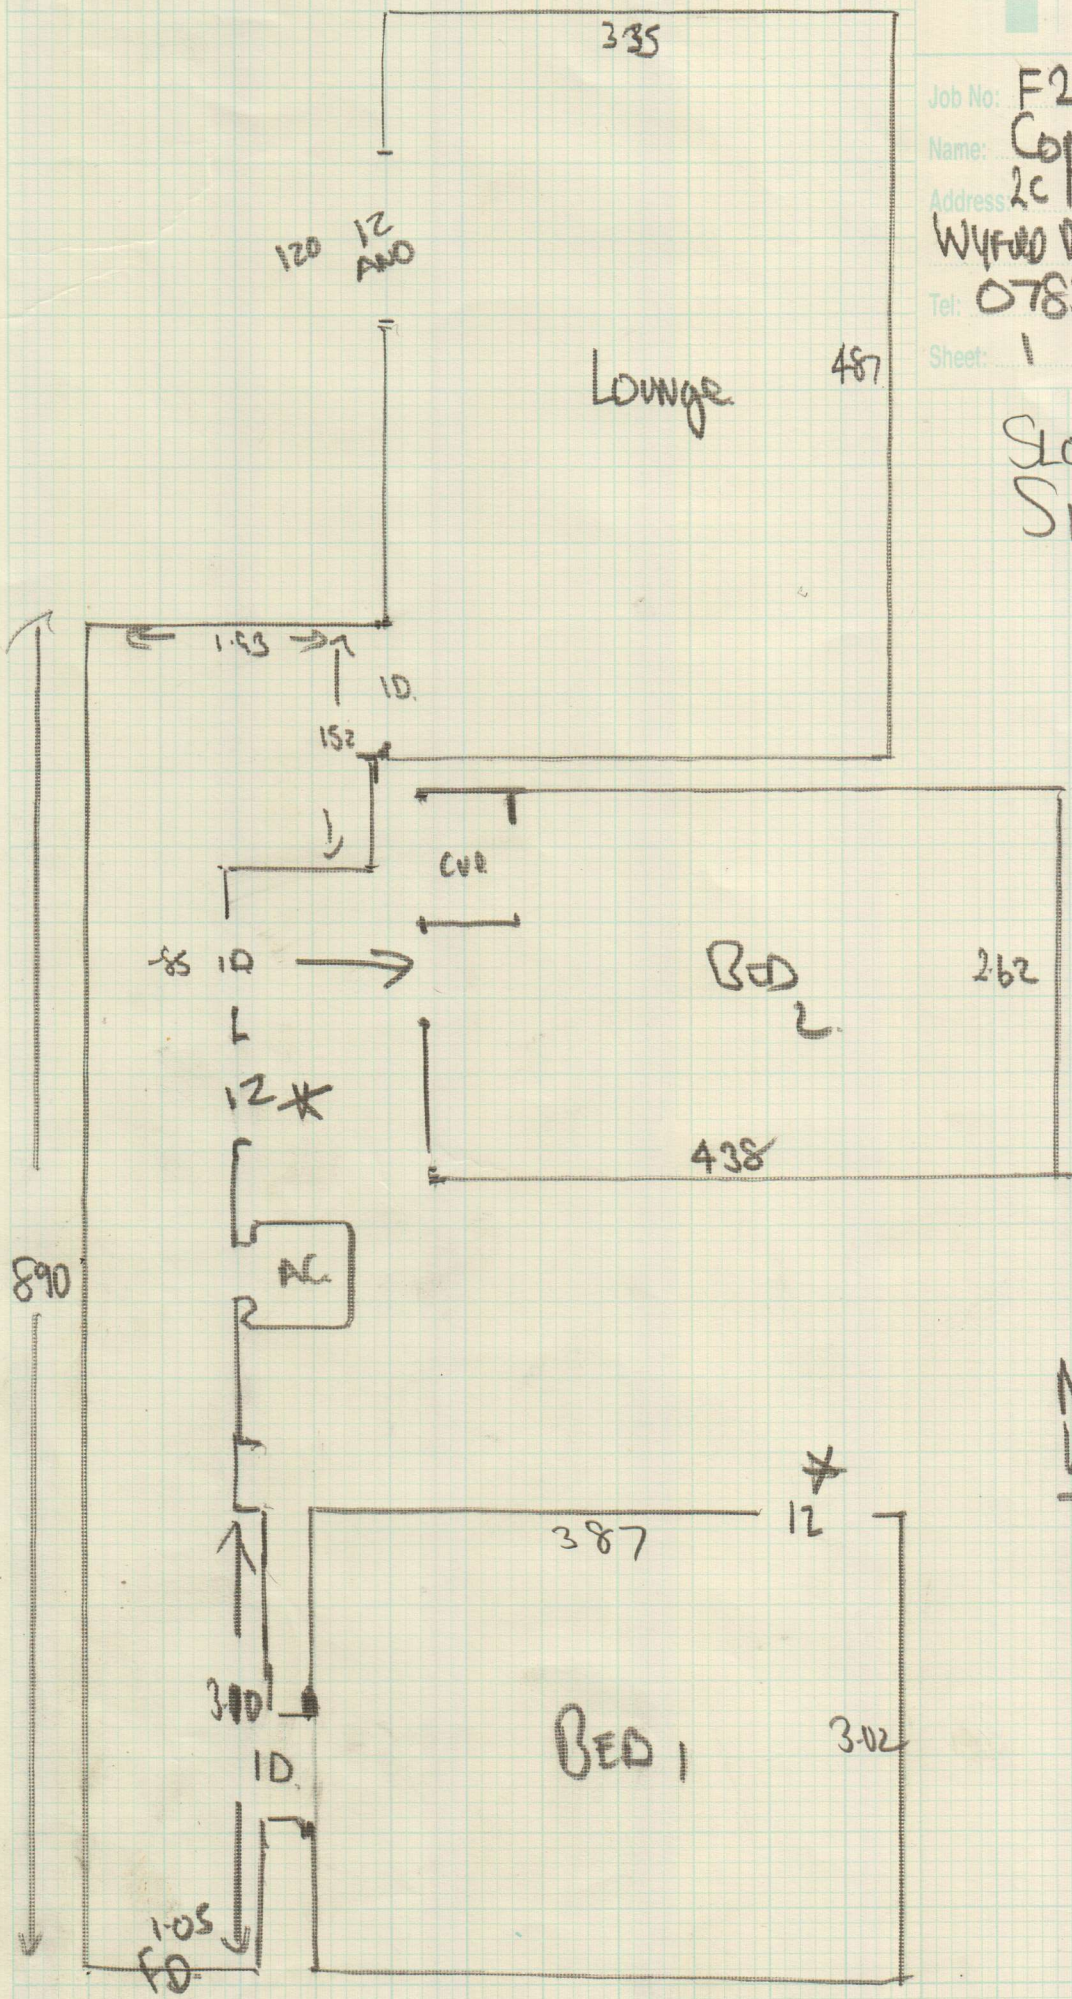

Job No: F24728
 Name: CONNELL
 Address: 2c MARRYAT SQ.
 WYFORD RD LONDON SW6 6UA
 Tel: 07831 249525
 Sheet: 1 of 2

SLOANE/WEST
 SLO 4225

NOTE IN BOTH
 WET AREAS
 TILES HAVE BEEN
 LAYED OVER
 EXISTING ONES!

Job No: E 2472F
 Name: CONNELL
 Address: 2^C MARRIAT SQ
 WYFORD RD LONDON
 SW6 6UR
 Tel:
 Sheet: 2 of 2.

SLOANE TWIST 42 4225
 PLAN 9-00 X 5'
 LUNGE 350 X 5

- 12-50 X 5 62-50-
- UPHST/DURBASE -
- 1 X 8" 2 AND -
- 1 X 2" " -
- 3 X D AND -
- EXISTING GRATE -
- Luxury PU Foam -

CUSTOMER ADVISED
 FRONT DOOR TIGHT

2 BEDS TO MOVE
 + SEATING
 + TABLE