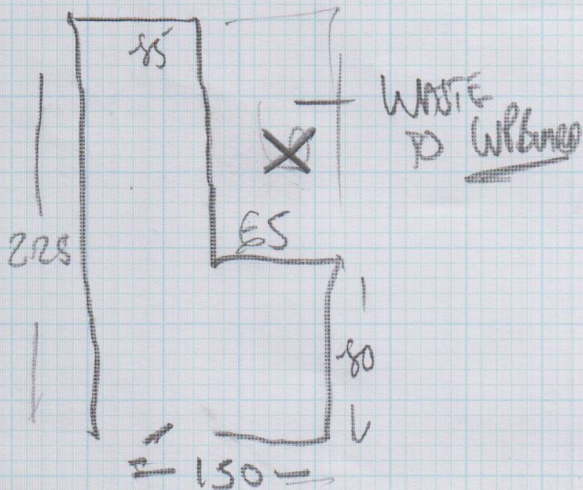

Job No: F24732  
 Name: WOOLLAST  
 Address: Flat 2  
 3 BRIDGE ROAD LONDON  
 W14 9HA  
 Tel:  
 Sheet: 1 of 1

Bathroom

160x4

EXISTING GEAR  
 NEW WIRING  
 UP G/T  
10m. PU  
 20m

Dance Mat  
300x4

EXISTING GEAR

SLOANE TWIST  
 -4237

31m<sup>2</sup>

Back Riser

255x4

-70x2 Carp  
 BRIDGE TO JUNCTION CARP

TOTAL 7.5x4