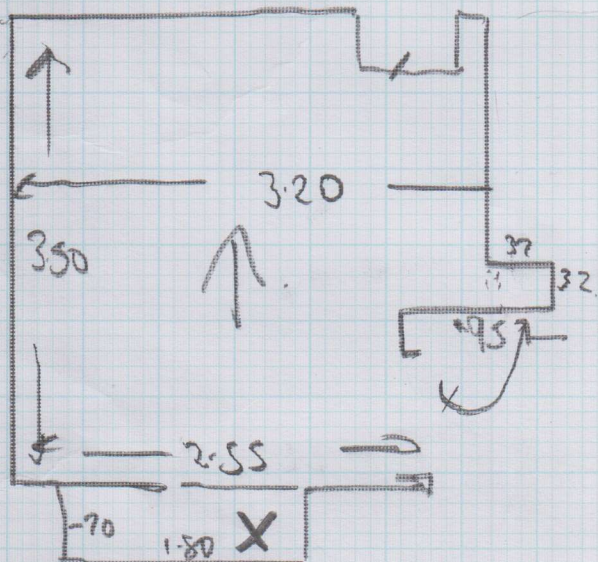

Job No: F24732  
 Name: WOOLLAST  
 Address: Flat 2  
 3 BRIDGE ROAD LONDON  
 W14 9HA  
 Tel:  
 Sheet: 1 of 1

Bathroom

160x4

EXISTING GEAR  
 NEW WIRING  
 UP G/T  
10m. PU  
 20m

Dance Mat  
300x4

EXISTING GEAR

SLOANE TWIST  
 -4237

31m<sup>2</sup>

Back Riser

255x4

-70x2 Carp  
 BRIDGE TO JUNCTION CARP

TOTAL 7.5x4