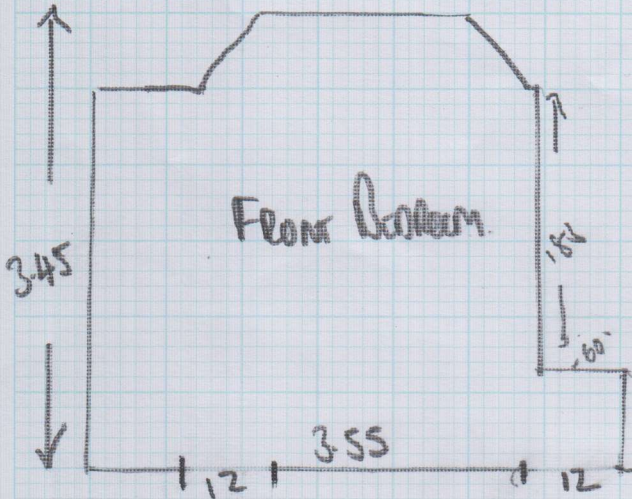

Job No: F 24737
 Name: JE PEYRECALE
 Address: 1 MADUETHUR RD
 LONDON SW66AQ
 Tel: 07545-150931
 Sheet: 1 of 1

NOT SURE ABOUT SHIMS
 FLOOR 3-60 X 11 1440

2ND BRD 3-00 X 4 12⁵

CUSTOMER IS REBONDING
 WOOD IN HALL
 3 X 2 BAL.
 DOORS REQ EASING

QUOTE 1 FINELOP

660 X 4 26.40.

QUOTE 2 KATSU

660 X 5 33