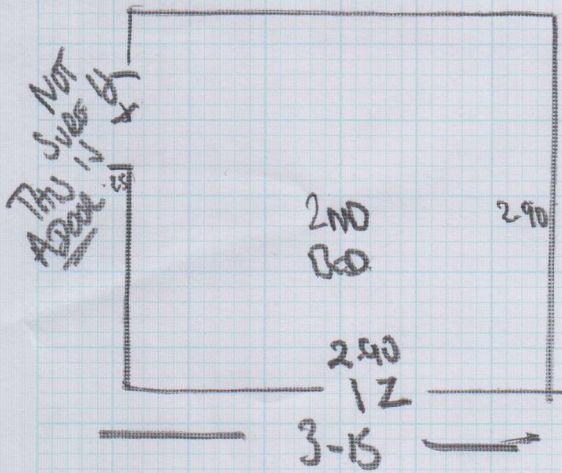

Job No: F 24737
 Name: JE PEYRECALE
 Address: 1 MADUETHUR RD
 LONDON SW66AQ
 Tel: 07545-150931
 Sheet: 1 of 1

NOT SURE ABOUT SHIMS
 FLOOR 3-60 X 11 1440

2ND BRD 3-00 X 4 12⁵

CUSTOMER IS REBONDING
 WOOD IN HALL
 3 X 2 BAL.
 DOORS REQ EASING

QUOTE 1 FINELOP

660 X 4 26.40.

QUOTE 2 KATSU

660 X 5 33