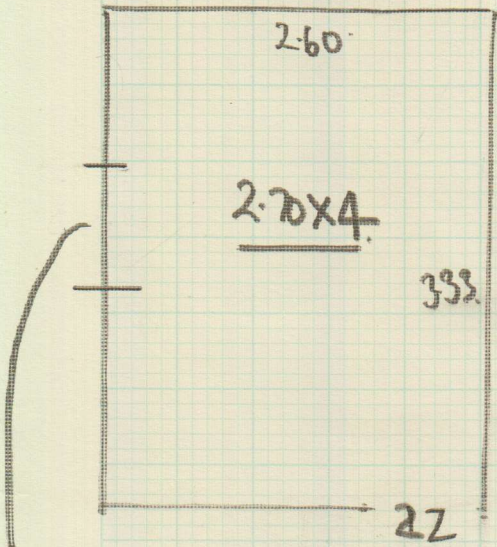

BACK BEDROOM

Job No: F24738
 Name: Full House
 Address: 66A DENNIGH ST
 PIMLICO SW1W 2EX
 Tel: 01580-765557
 Sheet: 1 of 1

NOT SURE
WHAT IS GOING
HERE DOOR/WINDOW?

DOORS TIGHT
 NOT SURE AS TO HEIGHT of
 HALL FLOORING, w/c
 RE SHIMS.
 BASEMENT ANKUNGS STUPEL
2 MEN

MALABAR WEAVE - COTTONWOOD

BACK	2.70 X 4	10.80 ^{sq}
FRONT	4.25 X 4	17 ^{sq}
	<u>6.95 X 4</u>	27.80 ^{sq}

(Karen)
 Bale No
 854 387
 Tuesday

FRONT BEDROOM