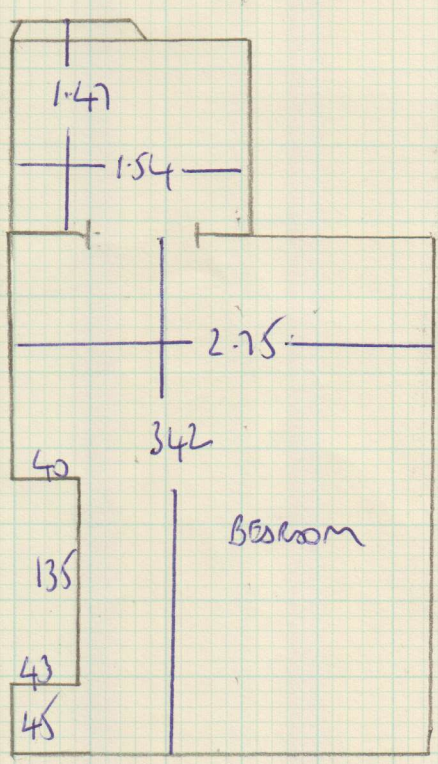

Job No: F 24741
 Name: CORRY
 Address: 46B CANBURY ROAD
 SW6 2NT
 Tel:
 Sheet: 1 of 2

*
 5 STRS - 61 5 STRS - 74

Job No: F24741
 Name: CORRY
 Address: 46^B CRANBURY ROAD
 SW 6 2NT.
 Tel:
 Sheet: 2 of 2

11/2/2014

6.00 x 5.00 = 30.00
 4.20 x 5.00 = 21.00

Total 51.00