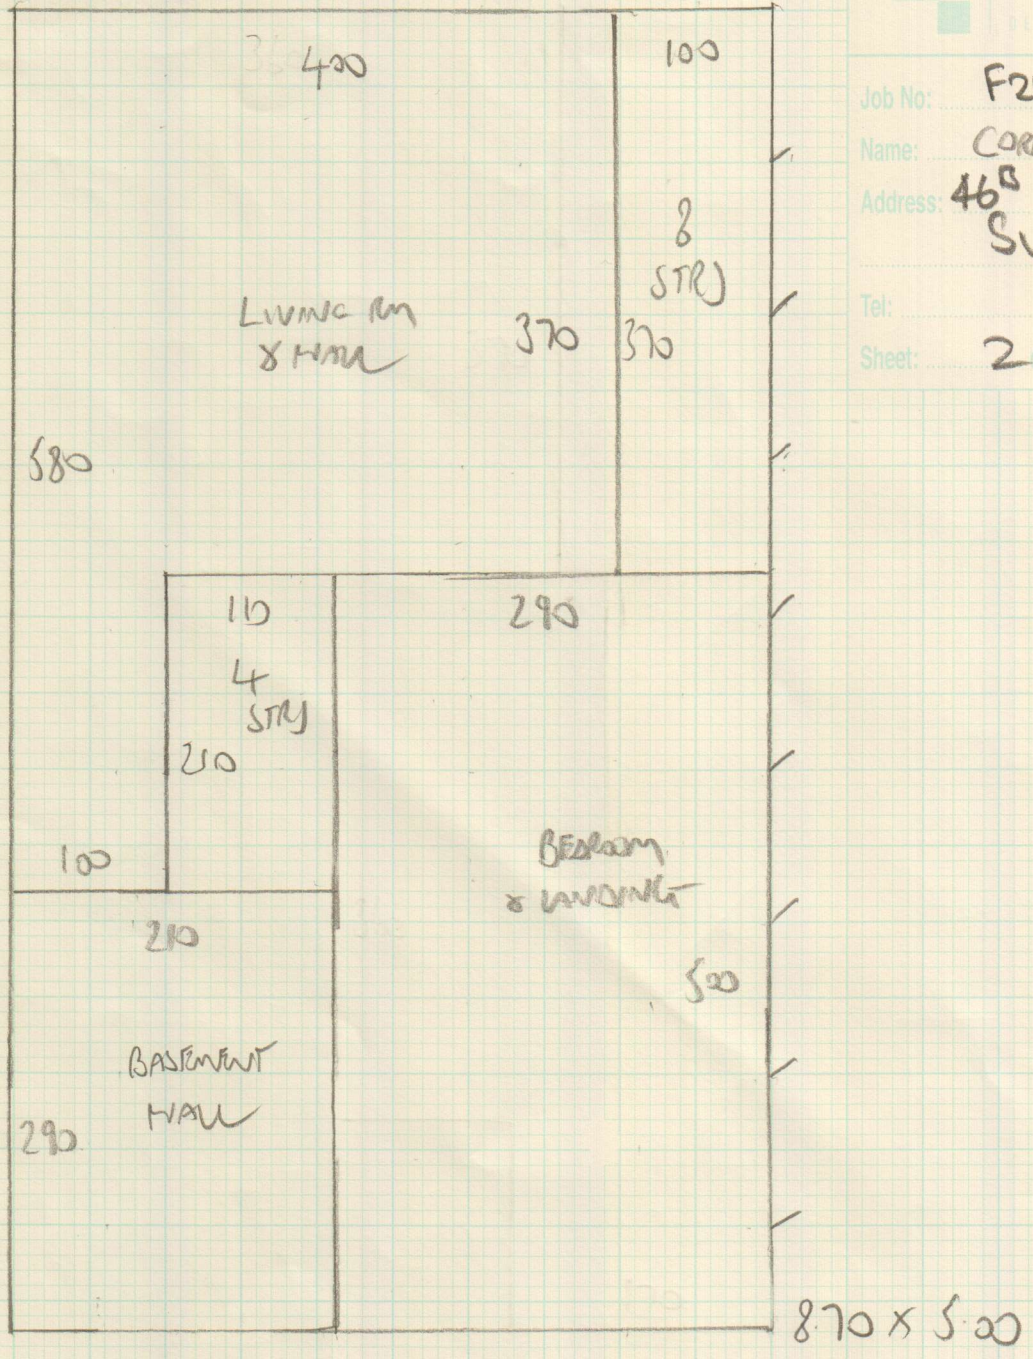

Job No: F 24741
 Name: CORRY
 Address: 46B CANBURY ROAD
 SW6 2NT
 Tel:
 Sheet: 1 of 2

*
 5 STRS - 61 5 STRS - 74

Job No: F24741
 Name: CORRY
 Address: 46^B CRANBURY ROAD
 SW 6 2NT.
 Tel:
 Sheet: 2 of 2

11/2/2014

6.00 x 5.00 = 30.00
 4.20 x 5.00 = 21.00

Total 51.00