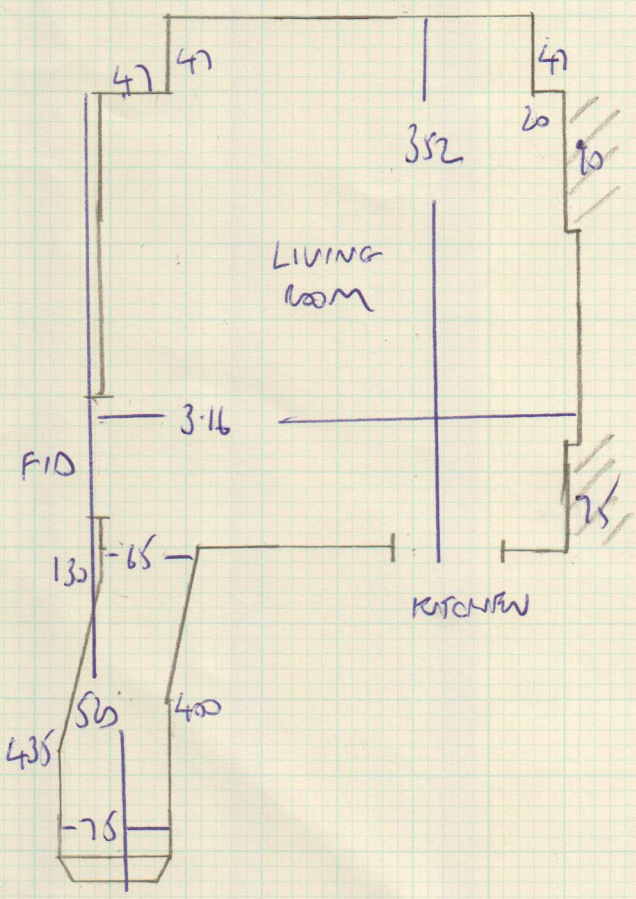

Job No: F 24741
 Name: CORRY
 Address: 46B CANBURY ROAD
 SW6 2NT
 Tel:
 Sheet: 1 of 2

*
 5 STRS - 61 5 STRS - 74

Job No: F24741
 Name: CORRY
 Address: 46^B CRANBURY ROAD
 SW 6 2NT.
 Tel:
 Sheet: 2 of 2

11/2/2014

6.00 x 5.00 = 30.00
 4.20 x 5.00 = 21.00

Total 51.00