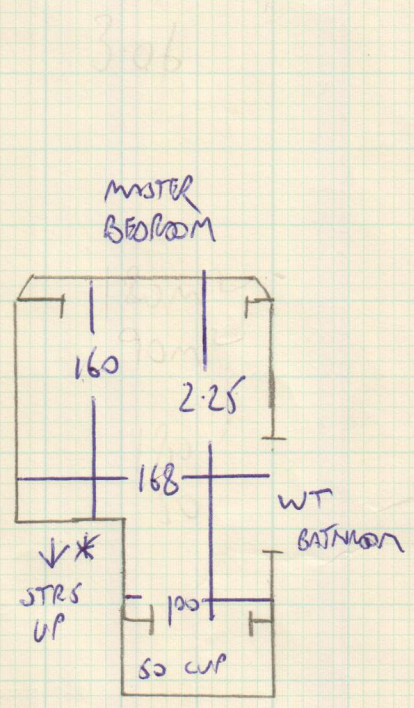

Job No: F 24741
 Name: CORRY
 Address: 46B CANBURY ROAD
 SW6 2NT
 Tel:
 Sheet: 1 of 2

*
 5 STRS - 61 5 STRS - 74

Job No: F24741
 Name: CORRY
 Address: 46^B CRANBURY ROAD
 SW 6 2NT.
 Tel:
 Sheet: 2 of 2

11/2/2014

6.00 x 5.00 = 30.00
 4.20 x 5.00 = 21.00

Total 51.00