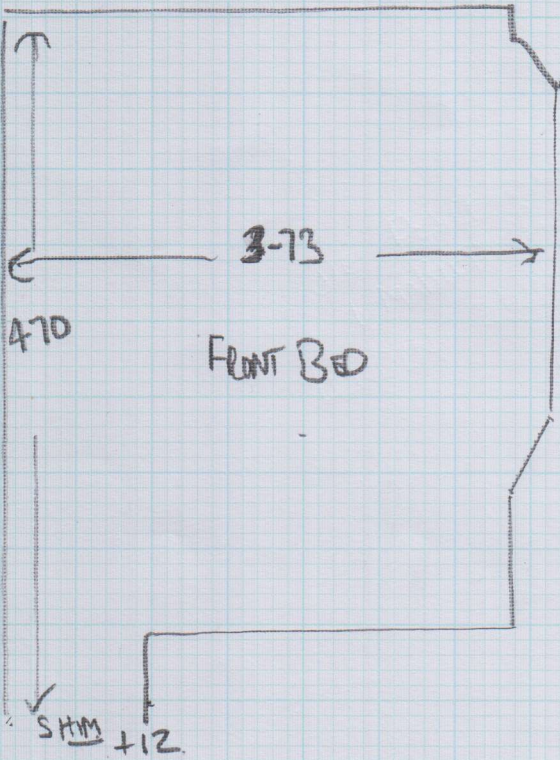

Job No: F 24742

Name: BRUCE

Address: BASEMENT FLAT
25 UPPER ADDISON GARDENS

07771-360781 LONDON N14 8AS

Sheet: of:

GO DOWN BED TO MONG
WOOD IN HALLOWAY

FRONT 4.50 x 4
OR 3.85 x 5 19.25

BACK 2.60 x 5 13

FLO-492
3.85m x 5.00m