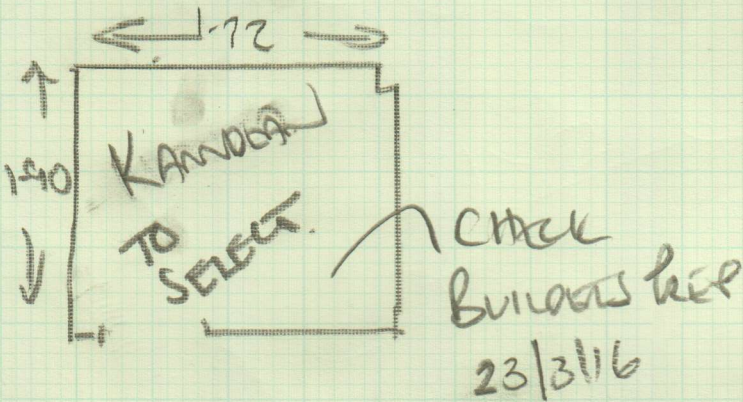

Job No: F24747
 Name: NEWTON
 Address: 34 AIDER LODGE
 RIVER GARDENS STEVENAGE RD
 Tel:
 Sheet: 1 of 1

All Clear - NEW GRATE
 CUSTOMER IS RAISING
 FLOOR RE DAMP WHICH
 GIVES A SMALL STEP DOWN
 IN EXIT ROOM.

DATROOM

2 Bedrooms -
 KARNDORF WAVE
 COLOUR COTTONWOOD

MAIN BED 635 x 400
 2ND BED 350 x 400

2ND Bedroom

39.40 m²

BATHROOM
 KARNDORF TO
 BE ORDERED AT
 A LATER DATE