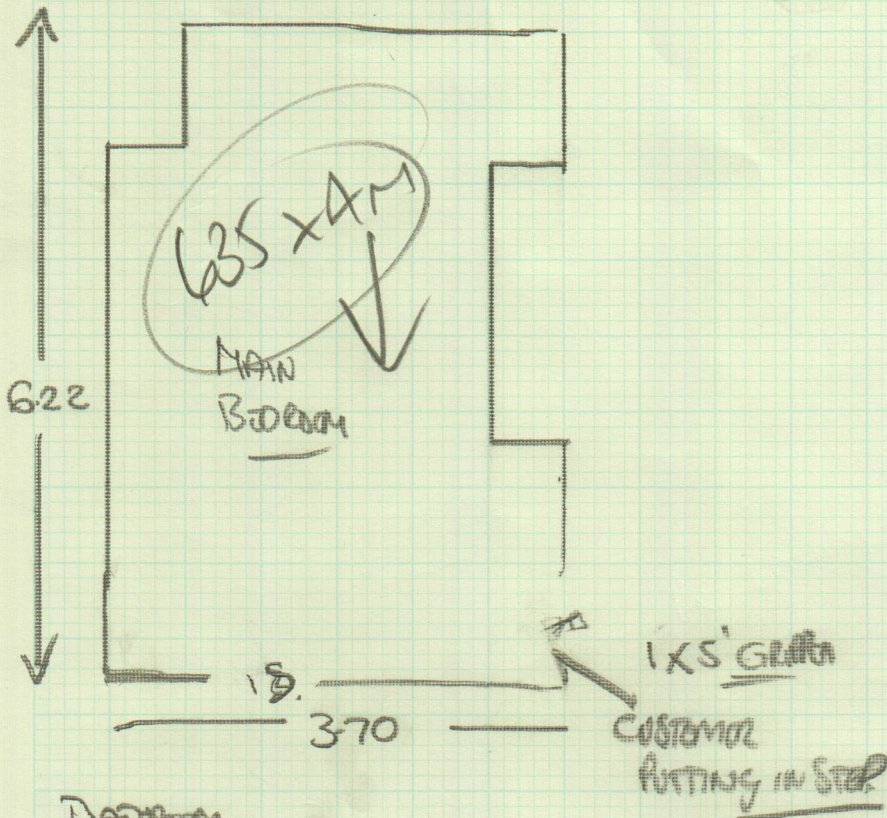

Job No: F24747
 Name: NEWTON
 Address: 34 AIDER LODGE
 RIVER GARDENS STEVENAGE RD
 Tel:
 Sheet: 1 of 1

All Clear - NEW GRATE
 CUSTOMER IS RAISING
 FLOOR RE DAMP WHICH
 GIVES A SMALL STEP DOWN
 IN EXIT ROOM.

DATROOM

2 Bedrooms -
 KARNDORF WAVE
 COLOUR COTTONWOOD

MAIN BED 635 x 400
 2ND BED 350 x 400

2ND Bedroom

39.40 m²

BATHROOM
 KARNDORF TO
 BE ORDERED AT
 A LATER DATE