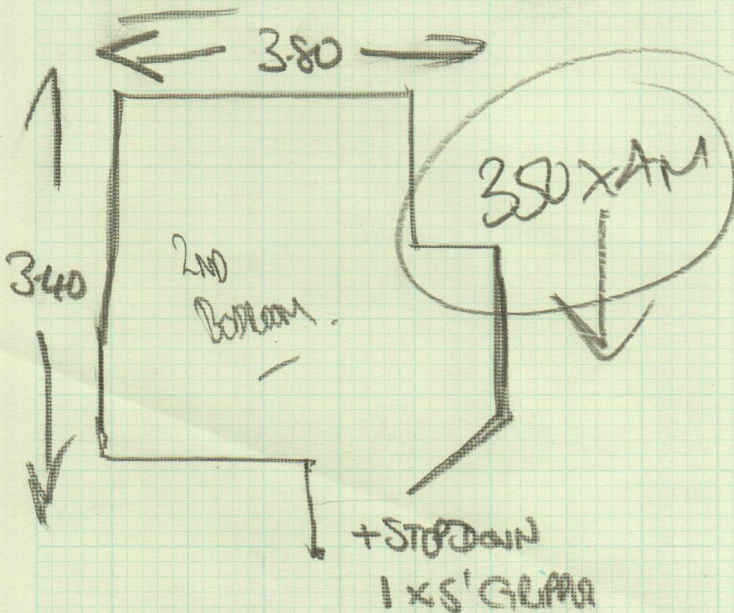

Job No: F24747
 Name: NEWTON
 Address: 34 AIDER LODGE
 RIVER GARDENS STEVENAGE RD
 Tel:
 Sheet: 1 of 1

All Clear - NEW GRATE
 CUSTOMER IS RAISING
 FLOOR RE DAMP WHICH
 GIVES A SMALL STEP DOWN
 IN EXIT ROOM.

DATROOM

2 Bedrooms -
 KARNDORF WAVE
 COLOUR COTTONWOOD

MAIN BED 635 x 400
 2ND BED 350 x 400

2ND Bedroom

39.40 m²

BATHROOM
 KARNDORF TO
 BE ORDERED AT
 A LATER DATE