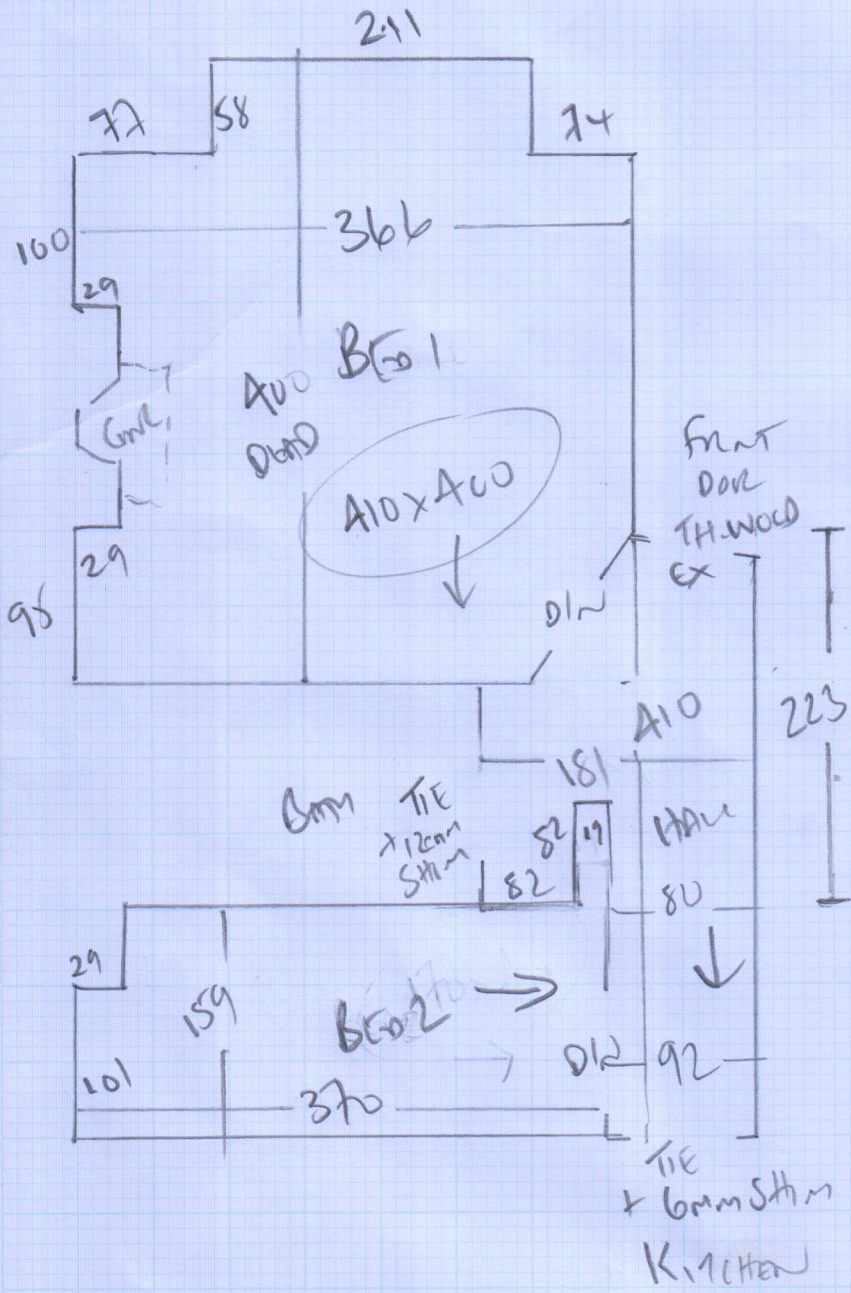

Job No: F24749.
Name: TULLOCH
Address: TULFAT
3 DEVA STREET
Tel: SW18 2BT
Sheet: 1 of 2

SLANE 1/2" 42'
STUCK COLOUR TO SKY

RAW 425 x 400 - 4747
BED 1 410 x 400 - 4748
835 x 400

3340m²

Job No: F24749
 Name: PULICH
 Address: TOP FLAT
 3 DELIA ST
 Tel: SW 8 261
 Sheet: 2 of 2

W...
 W... 101

- BED 1 A10 x A100
- RAW A25 x A100
- TIE A20 x A100
- 100 x A100