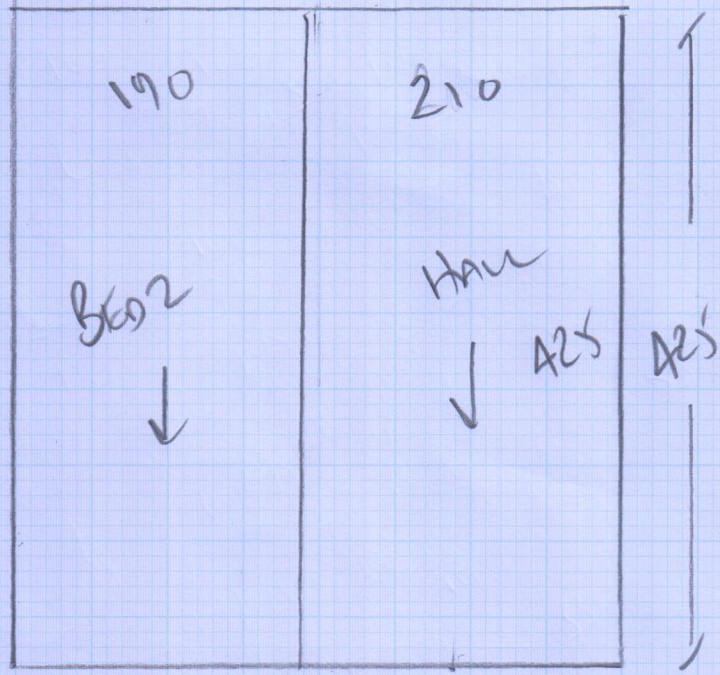

Job No: F24749.
Name: TULLOCH
Address: TULFAT
3 DEVA STREET
Tel: SW18 2BT
Sheet: 1 of 2

SLANE 1/2" 42'
STUCK COLOUR TO SKY

RAW 425 x 400 - 4747
BED 1 410 x 400 - 4748
835 x 400

3340m²

Job No: F24749
 Name: PULICH
 Address: TOP FLAT
 3 DELIA ST
 Tel: SW 8 261
 Sheet: 2 of 2

W...
 W... 101

- BED 1 A10 x A100
- RAW A25 x A100
- TIE A20 x A100
- 100 x A100