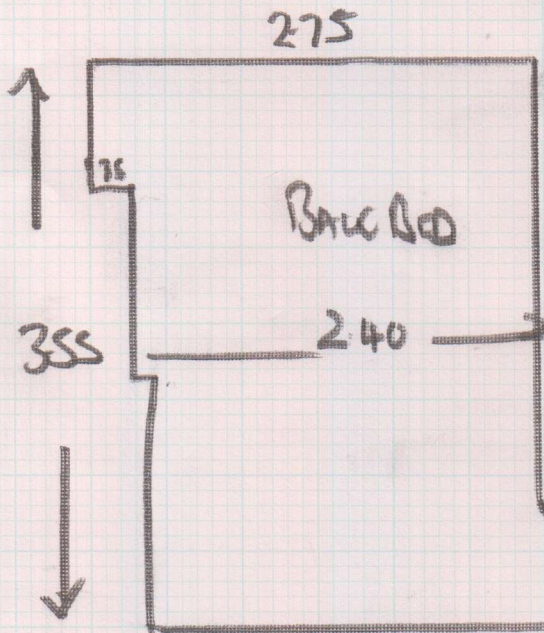

DESIGNER LOOP SCENE V 119

mrcarpet

Job No: F24751
 Name: DEENEY
 Address: 58 PARKROY ST
 LONDON. W6 9EN
 Tel: 07825-329586
 Sheet: 12

DESIGNER LOOP SCENE V 119

OLD DOWN
 EXISTING SIE

2 D
 1 S
 1 I/E AND

~~380x410~~
380x5

290x5

~~290x4~~
 UNABLE TO BUY MORE

* CUT DOWN TO
 2-90 X 4.00 *
 TAKE WASTE
 TO SITE

NON GLIMP
 HALL
3 STICKS

MIKU S10

MIKUHCS10

220x5
 ALL SIDE
 ON
 =
 =

~~3 boxes~~
OVER STAIR

Job No: F 24751
Name: DEANEY
Address: 88 PALFREY ST
LONDON W64EN
Tel:
Sheet: 2 of 2

UPRIGHT T.MOVE
BRISTOL GRIPPER
10 AND

MIKO 510
2 D
1 S
1 TE

2.55 - 4.5 x 77.

FITTING
STAIRS
T HALL
SIDE ON