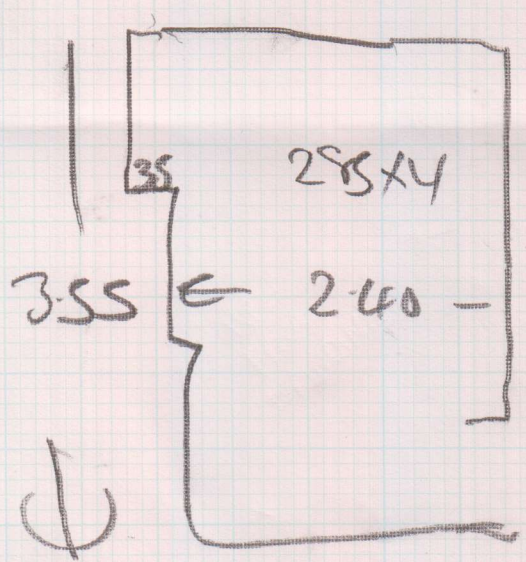

DESIGNER LOOP SCENE V 119

mrcarpet

Job No: F24751
 Name: DEENEY
 Address: 58 PARKROY ST
 LONDON. W6 9EN
 Tel: 07825-329586
 Sheet: 12

DESIGNER LOOP SCENE V 119

OLD DOWN
 EXISTING SIE

2 D
 1 S
 1 I/E AND

~~380x410~~
380x5

290x5

~~290x4~~
 UNABLE TO BUY MORE

* CUT DOWN TO
 2-90 X 4.00 *
 TAKE WASTE
 TO SITE

NON GLIMP
 HALL
3 STICKS

MIKU S10

MIKUHCS10

220x5
 ALL SIDE
 ON
 =
 =

~~3 boxes~~
OVER STAIR

Job No: F 24751
Name: DEANEY
Address: 88 PALFREY ST
LONDON W64EN
Tel:
Sheet: 2 of 2

UPRIGHT T.MOVE
BRISTOL GRIPPER
10 AND

MIKO 510
2 D
1 S
1 TE

2.55 - 4.5 x 77.

FITTING
STAIRS
T HALL
SIDE ON