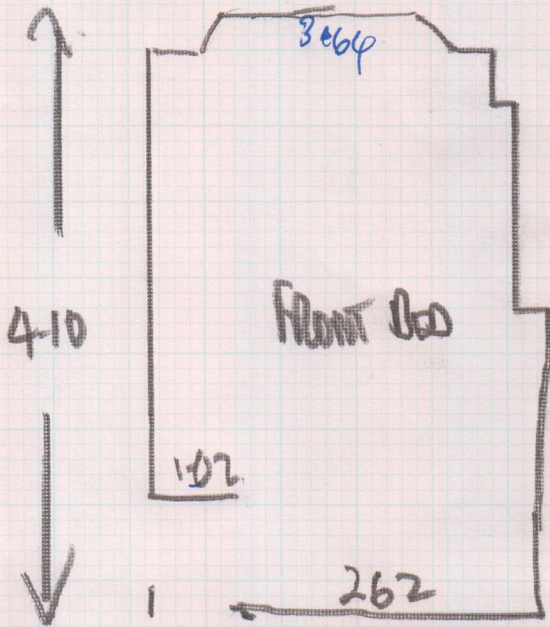

DESIGNER LOOP SCENE V 119

mrcarpet

Job No: F24751
 Name: DEENEY
 Address: 58 PARKROY ST
 LONDON. W6 9EN
 Tel: 07825-329586
 Sheet: 12

DESIGNER LOOP SCENE V 119

OLD DOWN
 EXISTING SIE

2 D
 1 S
 1 I/E AND

~~380x410~~
380x5

290x5

~~290x4~~
 UNABLE TO BUY MORE

* CUT DOWN TO
 2-90 X 4.00 *
 TAKE WASTE
 TO SITE

NON GLIMP
 HALL
3 STICKS

MIKU S10

MIKUHCS10

220x5
 ALL SIDE
 ON
 =
 =

~~3 boxes~~
OVER STAIR

Job No: F 24751
Name: DEANEY
Address: 88 PALFREY ST
LONDON W64EN
Tel:
Sheet: 2 of 2

UPRIGHT T.MOVE
BRISTOL GRIPPER
10 AND

MIKO 510
2 D
1 S
1 TE

2.55 - 4.5 x 77.

FITTING
STAIRS
T HALL
SIDE ON