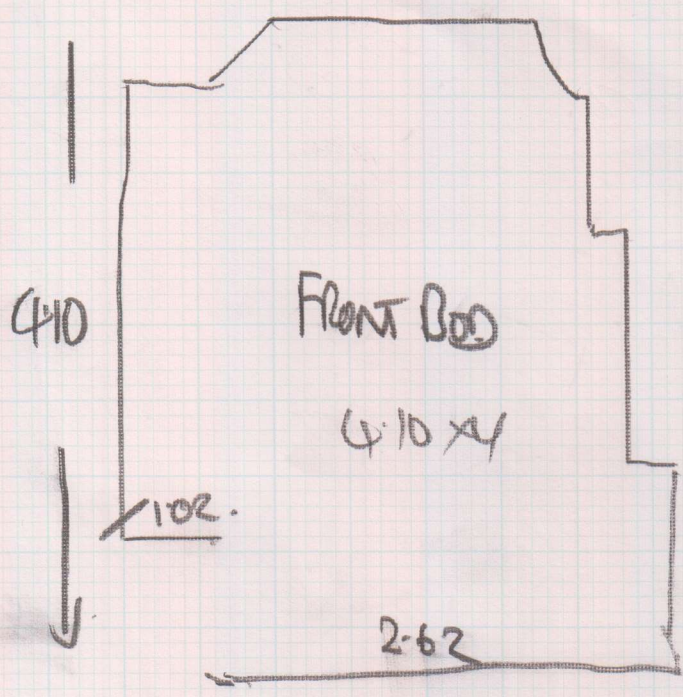

DESIGNER LOOP SCENE V 119

mrcarpet

Job No: F24751
 Name: DEENEY
 Address: 58 PARKROY ST
 LONDON. W6 9EN
 Tel: 07825-329586
 Sheet: 12

DESIGNER LOOP SCENE V 119

OLD DOWN
 EXISTING SIE

2 D
 1 S
 1 I/E AND

~~380x410~~
380x5

290x5

~~290x4~~
 UNABLE TO BUY MORE

* CUT DOWN TO
 2-90 X 4.00 *
 TAKE WASTE
 TO SITE

NON GLIMP
 HALL
3 STICKS

MIKU S10

MIKUHCS10

220x5
 ALL SIDE
 ON
 =
 =

~~3 boxes~~
OVER STAIR

Job No: F 24751
Name: DEANEY
Address: 88 PALFREY ST
LONDON W64EN
Tel:
Sheet: 2 of 2

UPRIGHT T.MOVE
BRISTOL GRIPPER
10 AND

MIKO 510
2 D
1 S
1 TE

2.55 - 4.5 x 77.

FITTING
STAIRS
T HALL
SIDE ON