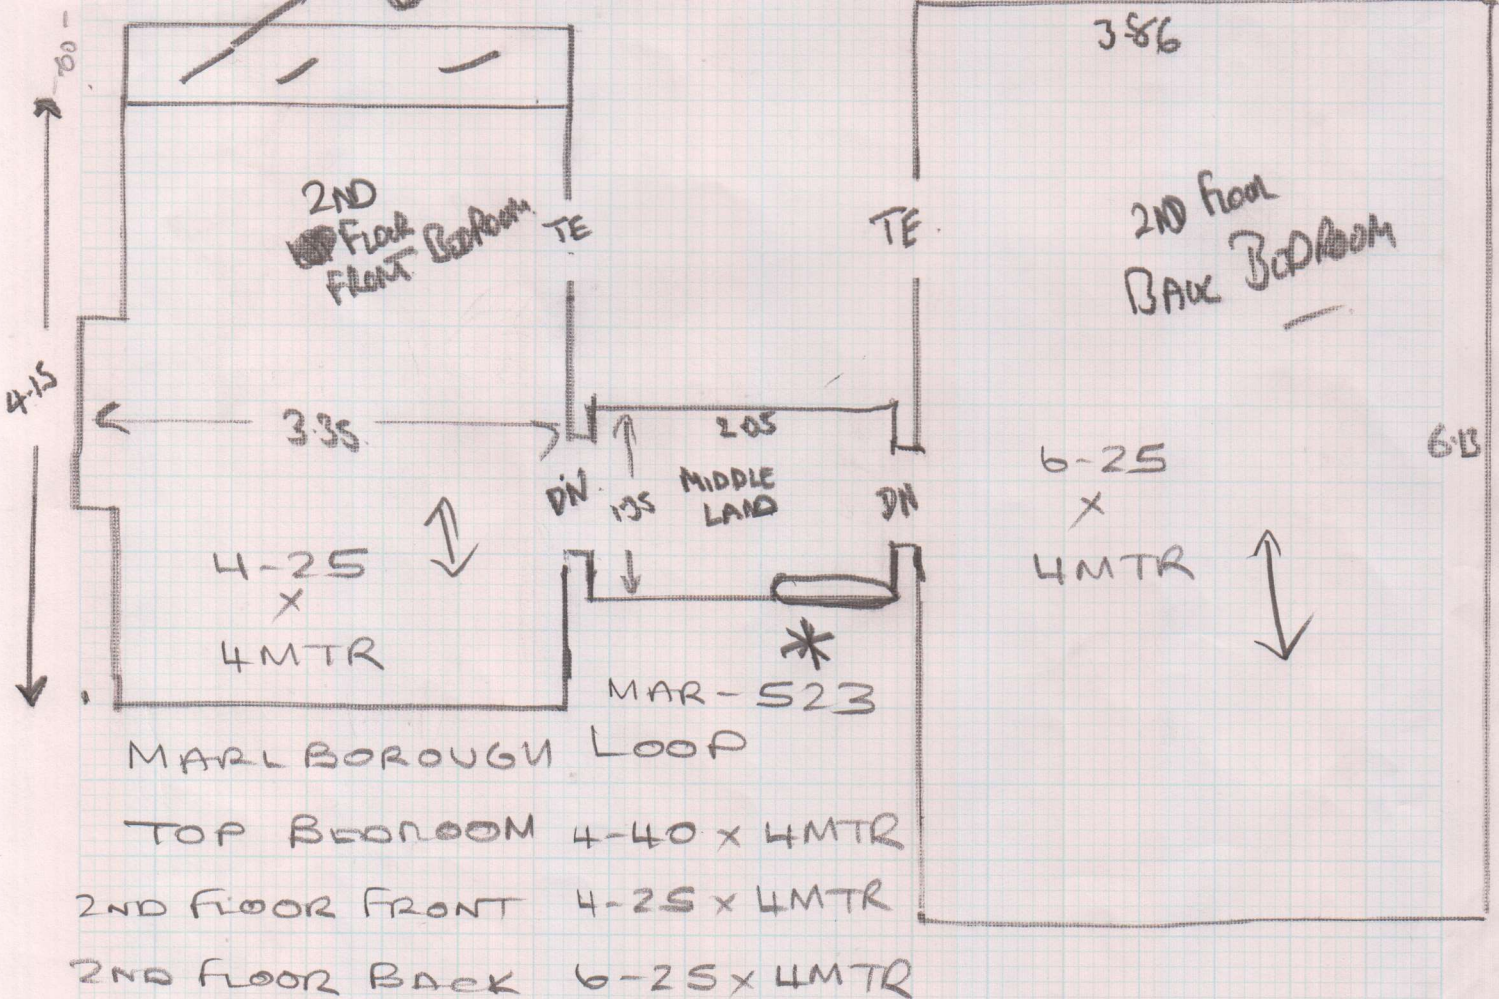

Job No: F21752
 Name: LOPEZ
 Address: 10 PALLISOR ROAD
 LONDON. W14 9EE
 Tel: 07887 520404
 21 of P

- ST ⑥ - 45 X 85
- W1 - 65 X 100
- W2 - 85 X 120
- W3 - 75 X 87
- ST ④ - 45 X 87

ADVISED BY Council New Cupboards (190mm) IN - 60 PAPER

MARLBOROUGH LOOP

TOP BEDROOM 4-40 x 4MTR

2ND FLOOR FRONT 4-25 x 4MTR

2ND FLOOR BACK 6-25 x 4MTR