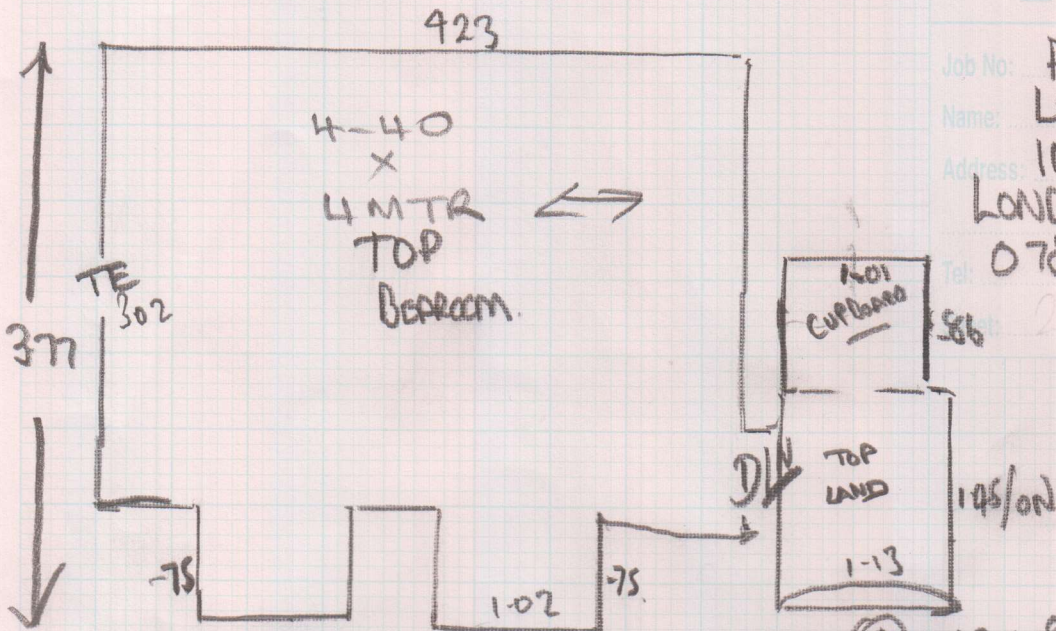

Job No: F21752
 Name: LOPEZ
 Address: 10 PALLISOR ROAD
 LONDON. W14 9EE
 Tel: 07887 520404
 21 of P

- ST ⑥ - 45 X 85
- W1 - 65 X 100
- W2 - 85 X 120
- W3 - 75 X 87
- ST ④ - 45 X 87

ADVISED BY Council New Cupboards (190mm) IN - 60 PAPER

MARLBOROUGH LOOP

TOP BEDROOM 4-40 x 4MTR

2ND FLOOR FRONT 4-25 x 4MTR

2ND FLOOR BACK 6-25 x 4MTR