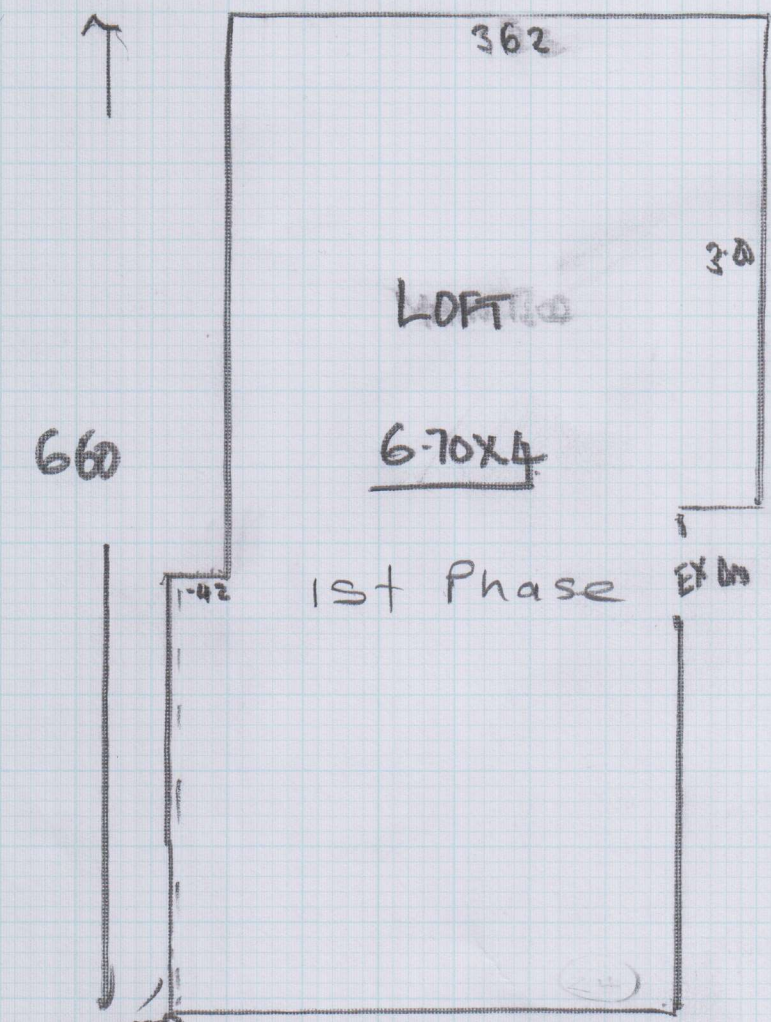

Job No: F24755
 Name: MORGAN
 Address: 39 ROSEDOWN RD
 LONDON W69ET
 Tel: 07973 539567
 Sheet: 1 OF 1

* NOTE SKIRTING NOT ON
 639/14
 OAS 892

might need
 small floor

Customer
 TO UP/IN
 EXISTING
 LAMINATE