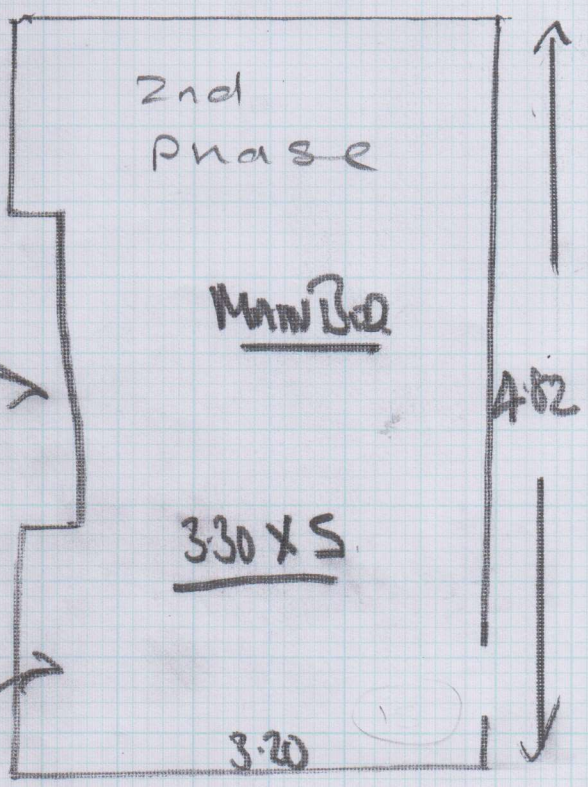

Job No: F24755
 Name: MORGAN
 Address: 39 ROSEDOWN RD
 LONDON W69ET
 Tel: 07973 539567
 Sheet: 1 OF 1

* NOTE SKIRTING NOT ON
 639/14
 OAS 892

might need
 small floor

Customer
 TO UP/IN
 EXISTING
 LAMINATE

Customer
 TAKING OUT
 WARDROBE

FIT LATER DATE!!