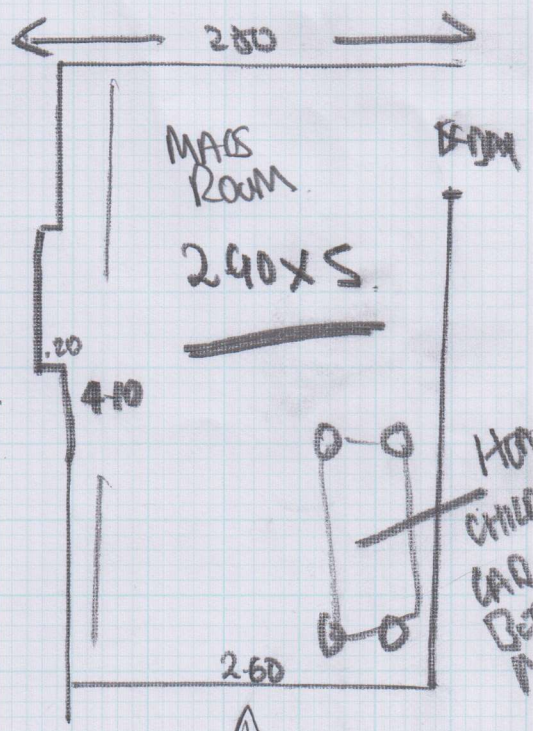

Job No: F24755
 Name: MORGAN
 Address: 39 ROSEDOWN RD
 LONDON W69ET
 Tel: 07973 539567
 Sheet: 1 OF 1

* NOTE SKIRTING NOT ON
 639/14
 OAS 892

might need
 small floor

Customer
 TO UP/IN
 EXISTING
 LAMINATE

Customer
 TAKING OUT
 WARDROBE

FIT LATER DATE!!