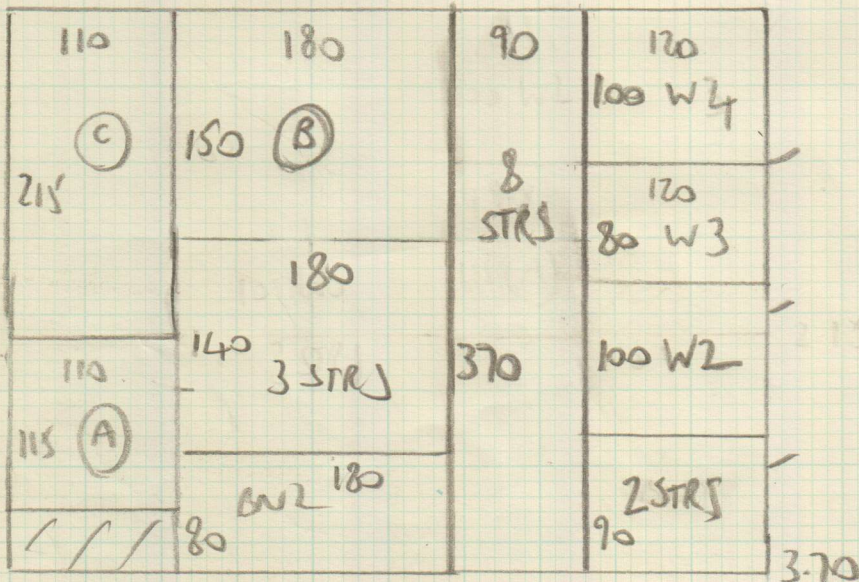

Job No: F24756

Name: TINGALPA HOTEL PTY LTD

Address: 27 IVES STREET
LONDON SW3 2ND

Tel:

Sheet: 1 of 5

4.00m - TOP BED

4.30 }
3.70 } CIP
6.50 }
5.00 }

Havana

- 03

Job No: F24756
 Name: TINGALPA HOTEL PTY LTD
 Address: 27 IVES STREET
 LONDON SW13 2ND
 Tel:
 Sheet: 2 of 5

Job No: F24256
 Name: DAWSON/TINGALPA LTD
 Address: 27 IVES STREET
 SW3 2ND
 Tel:
 Sheet: 3 of 5

Job No: F24756

Name: DAWSON FINBALPA LTD

Address: 27 IVES STREET
SW3 2ND

Tel:

Sheet: 4 of 5

- FIF
- 2 BV 93x50
 - 4 W 110x90
 - 3 W 104x71
 - 8 STRS. 74

Job No: F24756
 Name: DAWSON / TINGALPA LTD
 Address: 27 IVES STREET
 SW3 2ND
 Tel:
 Sheet: S & S

TOP FLOOR