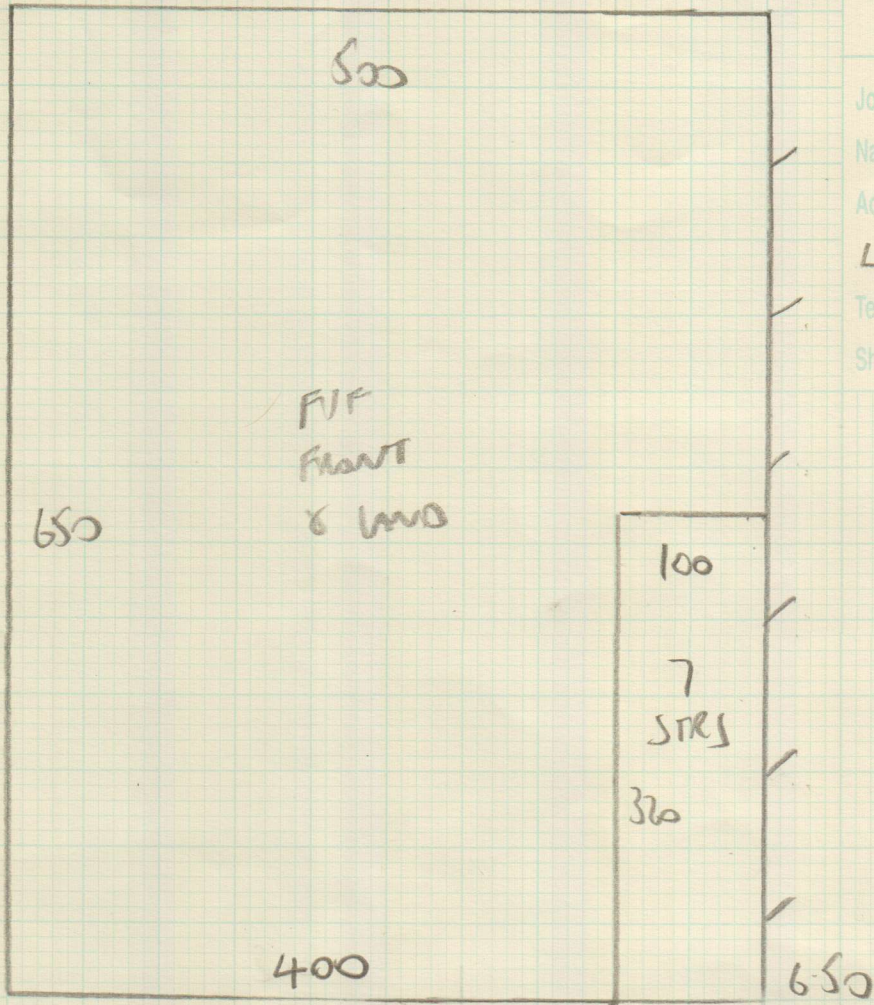

Job No: F24756
Name: TINGALPA HOTEL PTY LTD
Address: 27 IVES STREET
LONDON SW13 2ND
Tel:
Sheet: 2 of 5