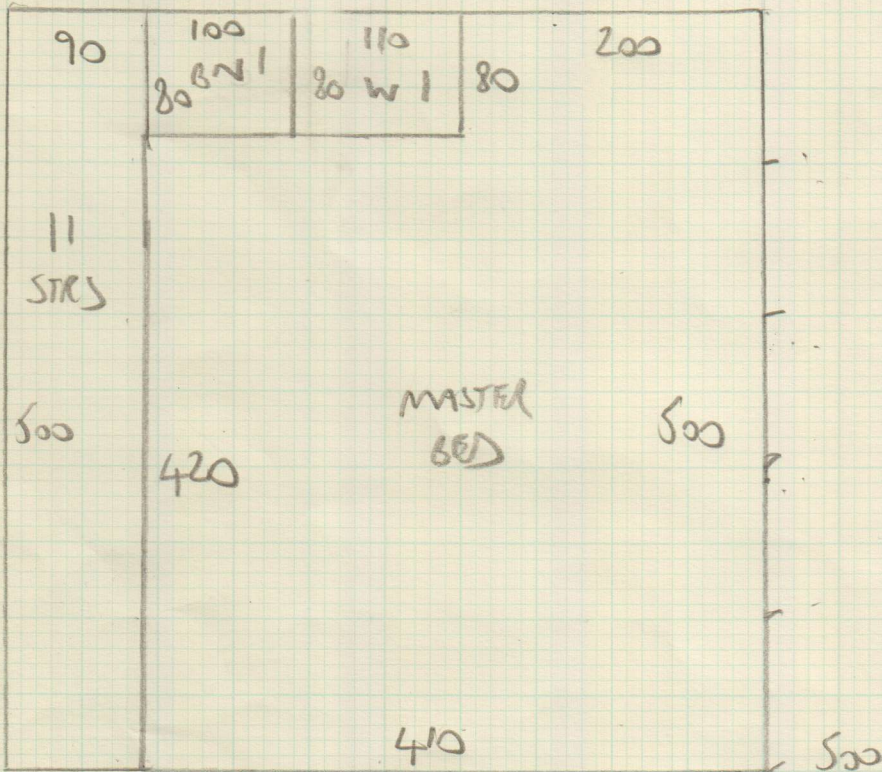

Job No: F24756
Name: TINGALPA HOTEL PTY LTD
Address: 27 IVES STREET
LONDON SW13 2ND
Tel:
Sheet: 2 of 5