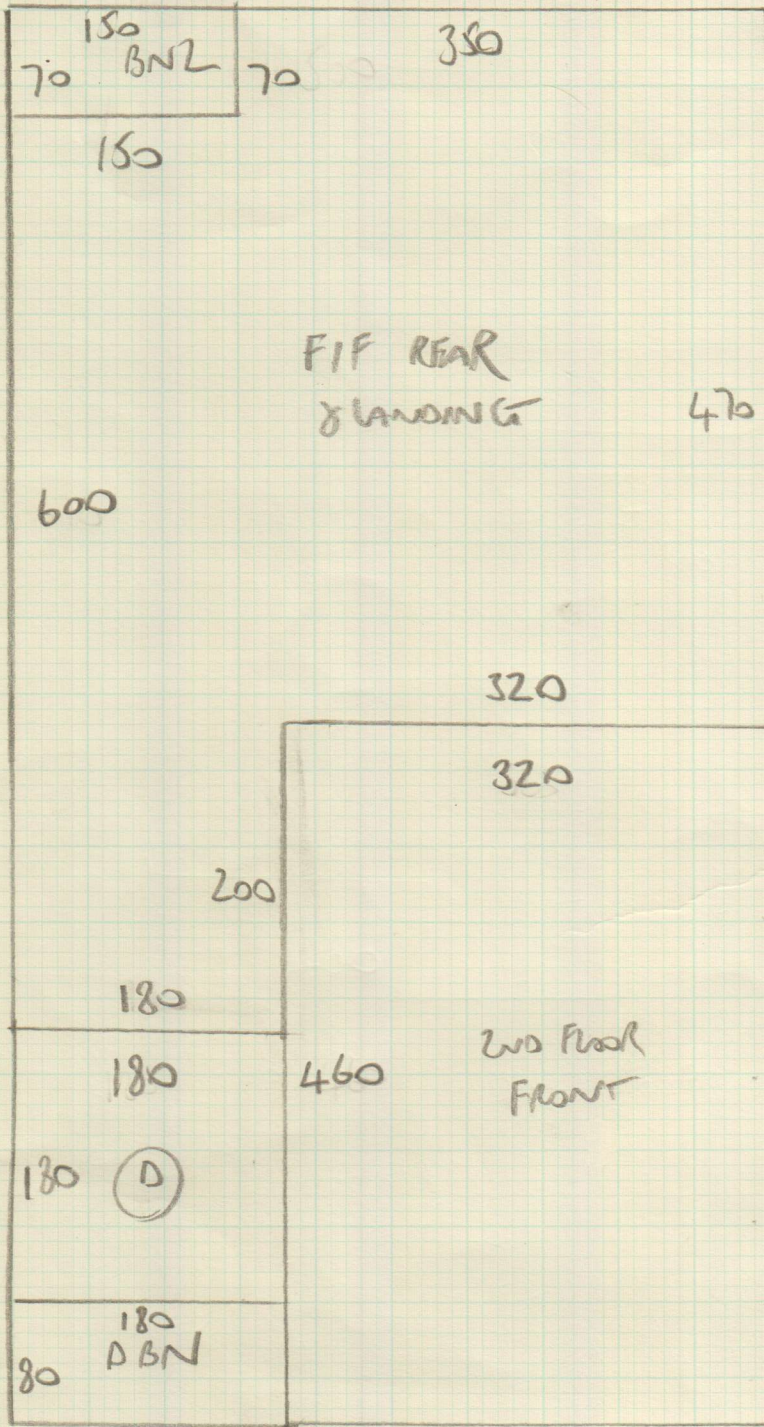

Job No: F24756

Name: TINGALPA HOTEL PTY LTD

Address: 27 IVES STREET
LONDON SW3 2ND

Tel:

Sheet: 1 of 5

4.00m - TOP BED

4.30 }
3.70 } CIP
6.50 }
5.00 }

Havana

- 03

Job No: F24756
 Name: TINGALPA HOTEL PTY LTD
 Address: 27 IVES STREET
 LONDON SW13 2ND
 Tel:
 Sheet: 2 of 5

Job No: F24256
 Name: DAWSON/TINGALPA LTD
 Address: 27 IVES STREET
 SW3 2ND
 Tel:
 Sheet: 3 of 5

Job No: F24756

Name: DAWSON FINBALPA LTD

Address: 27 IVES STREET
SW3 2ND

Tel:

Sheet: 4 of 5

- FIF
- 2 BV 93x50
 - 4 W 110x90
 - 3 W 104x71
 - 8 STRS. 74

Job No: F24756
 Name: DAWSON / TINGALPA LTD
 Address: 27 IVES STREET
 SW3 2ND
 Tel:
 Sheet: S & S

TOP FLOOR