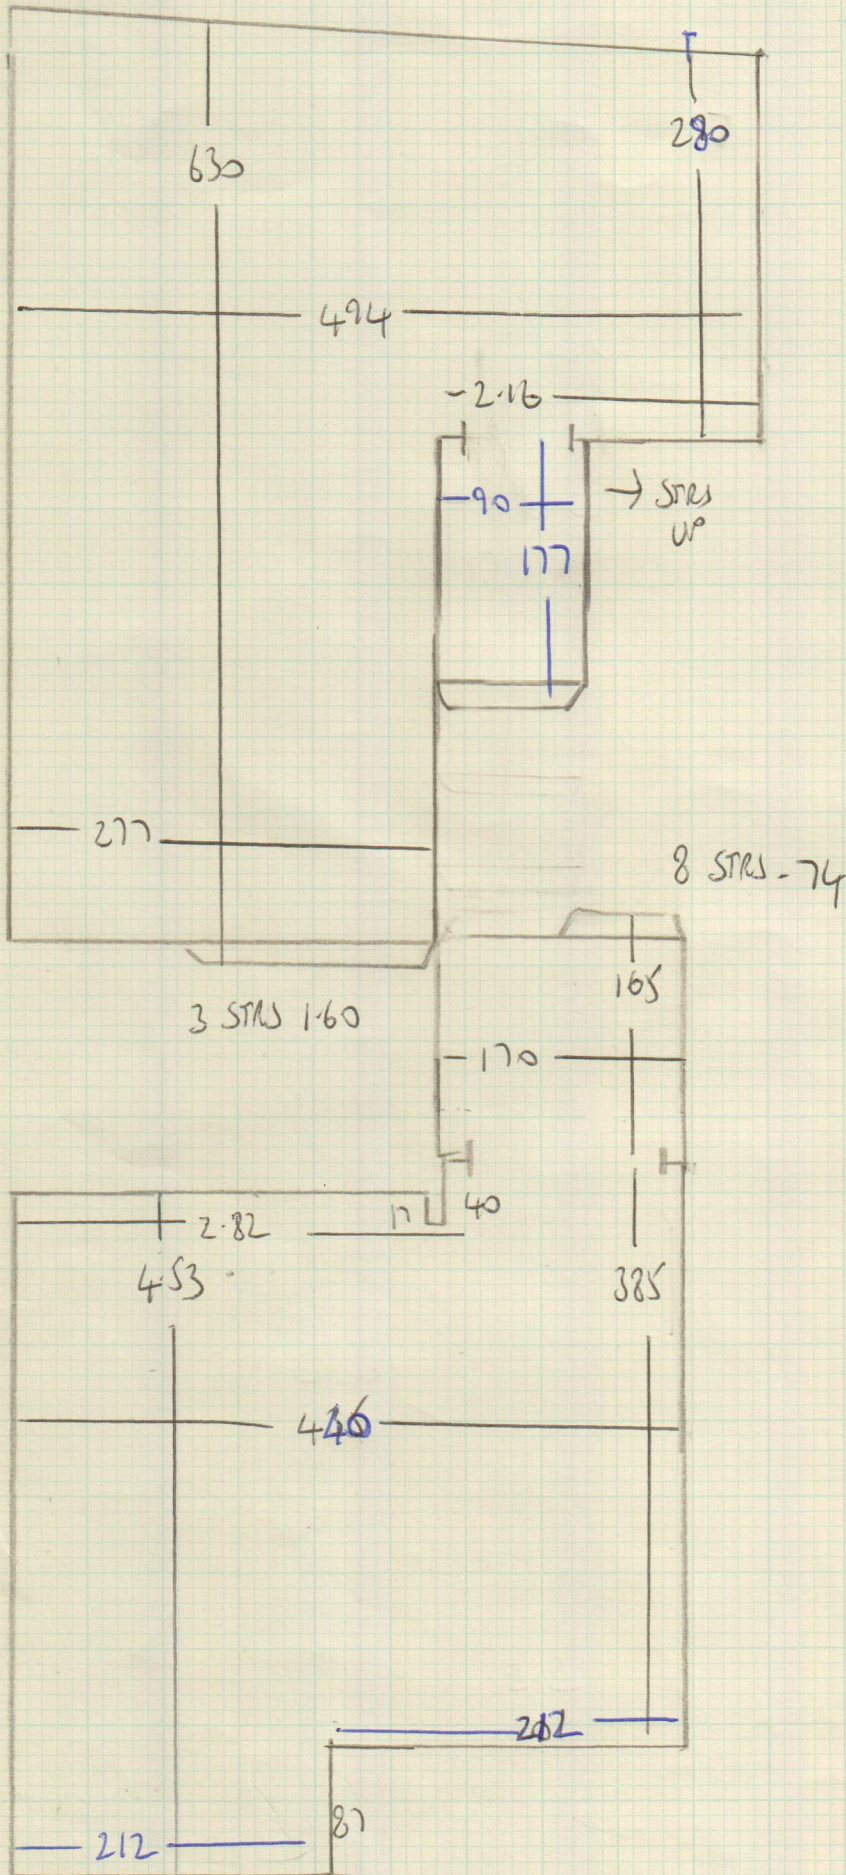

Job No: F24756

Name: TINGALPA HOTEL PTY LTD

Address: 27 IVES STREET
LONDON SW3 2ND

Tel:

Sheet: 1 of 5

4.00m - TOP BED

4.30 }
3.70 } CIP
6.50 }
5.00 }

Havana

- 03

Job No: F24756
 Name: TINGALPA HOTEL PTY LTD
 Address: 27 IVES STREET
 LONDON SW13 2ND
 Tel:
 Sheet: 2 of 5

Job No: F24256
 Name: DAWSON/TINGALPA LTD
 Address: 27 IVES STREET
 SW3 2ND
 Tel:
 Sheet: 3 of 5

Job No: F24756

Name: DAWSON FINBALPA LTD

Address: 27 IVES STREET
SW3 2ND

Tel:

Sheet: 4 of 5

- FIF
- 2 BV 93x50
 - 4 W 110x90
 - 3 W 104x71
 - 8 STRS. 74

Job No: F24756
 Name: DAWSON / TINGALPA LTD
 Address: 27 IVES STREET
 SW3 2ND
 Tel:
 Sheet: S & S

TOP FLOOR