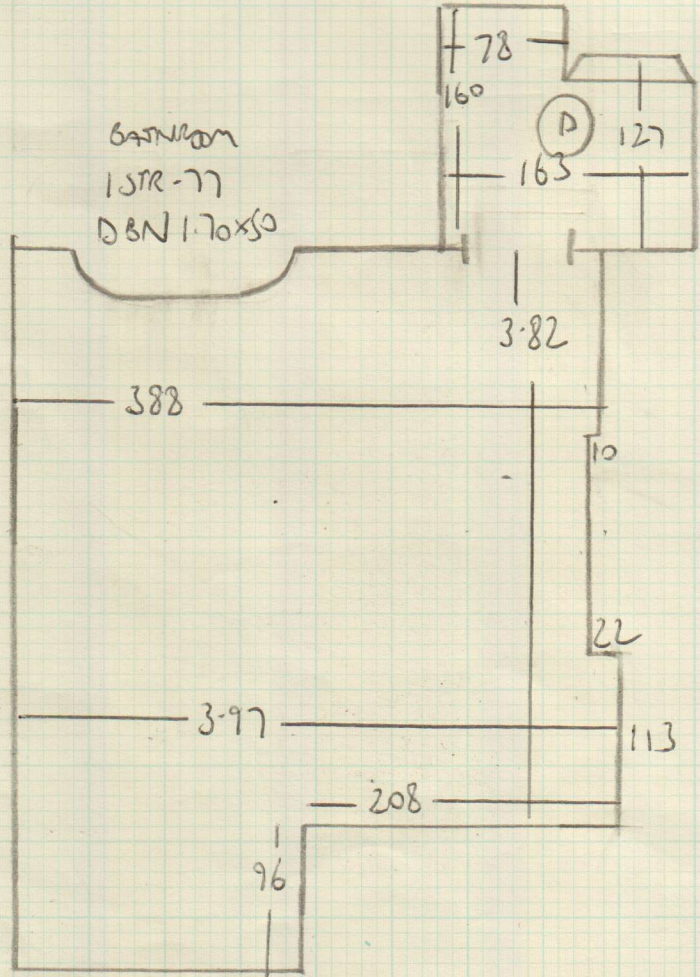

Job No: F24756

Name: DAWSON FINBALPA LTD

Address: 27 IVES STREET
SW3 2ND

Tel:

Sheet: 4 of 5

- FIF
- 2 BV 93x50
 - 4 W 110x90
 - 3 W 104x71
 - 8 STRS. 74

Job No: F24756
 Name: DAWSON / TINGALPA LTD
 Address: 27 IVES STREET
 SW3 2ND
 Tel:
 Sheet: S & S

TOP FLOOR