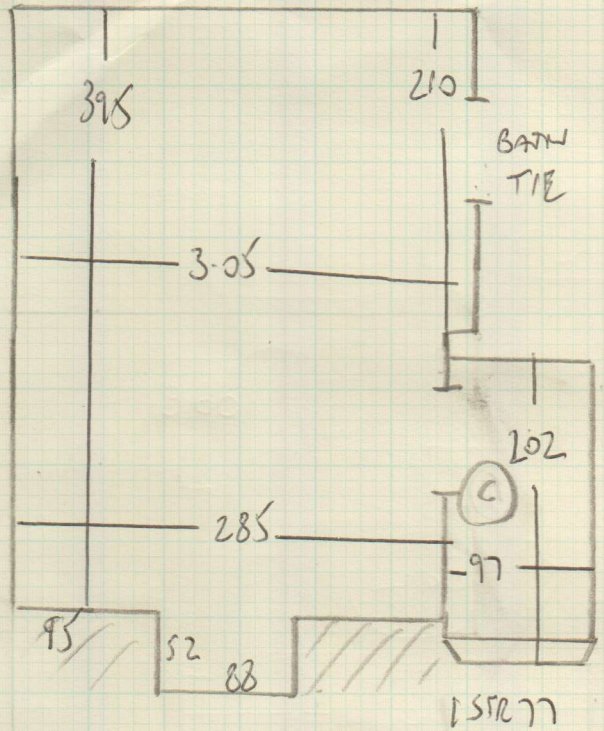

Job No: F24756

Name: DAWSON FINBALPA LTD

Address: 27 IVES STREET
SW3 2ND

Tel:

Sheet: 4 of 5

- FIF
- 2 BV 93x50
 - 4 W 110x90
 - 3 W 104x71
 - 8 STRS. 74

Job No: F24756
 Name: DAWSON / TINGALPA LTD
 Address: 27 IVES STREET
 SW3 2ND
 Tel:
 Sheet: S & S

TOP FLOOR