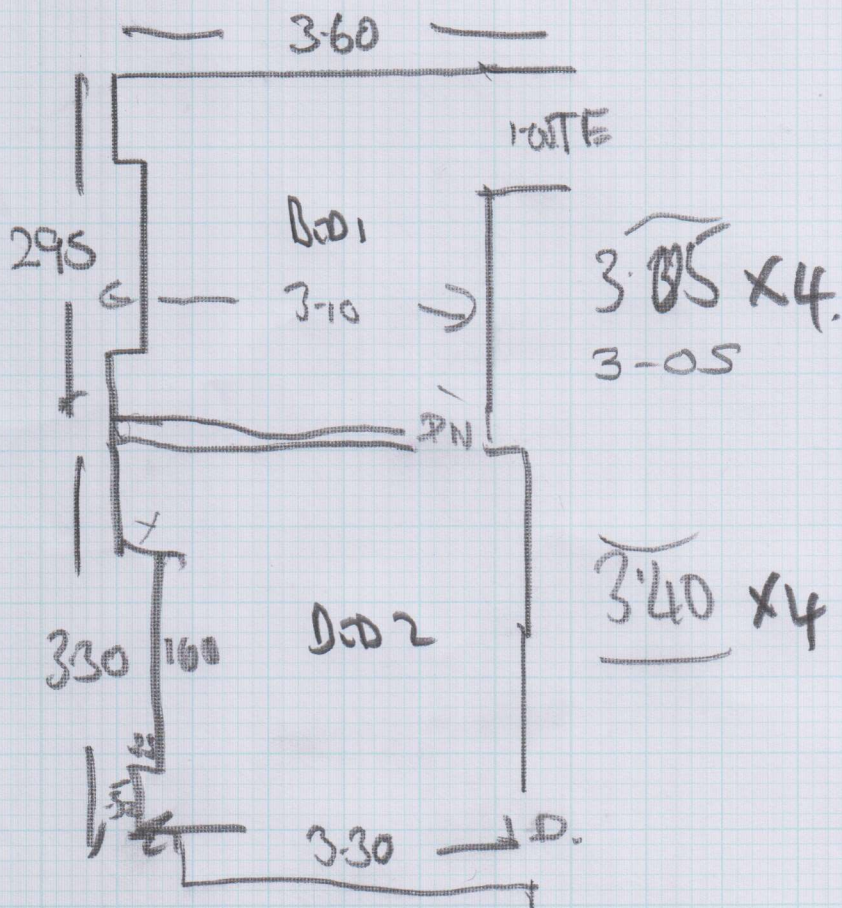

Job No: F24760
 Name: POLINA MINGIY
 Address: FLAT 3,
 16 CAUNYA PLACE SW10 9PT
 Tel: 07850-104414
 Sheet: 1 of 2

- TOP STEP 1 TIE
- 30 X 82
- ST(8) - 45 X 85
- W1 - 85 X 110
- W2 83 X 85
- W3 50 X 86
- W4 75 X 107

STAIRS
ROSSKONRUB
 610

BORN
BRN 712

mrcarpet
 Job No: F 24760
 Name: POLINA MARGIY
 Fiat 3
 16 GAYANA PUTE SW109PT
 Tel: 07850-104414
 Street: 2 of 2

KOPSKEN RIL 610. 1T/E

ST 2-00 x 4 8

BERN

BED 1 3-05 x 4 1220

BED 2 3-40 x 4 1360.