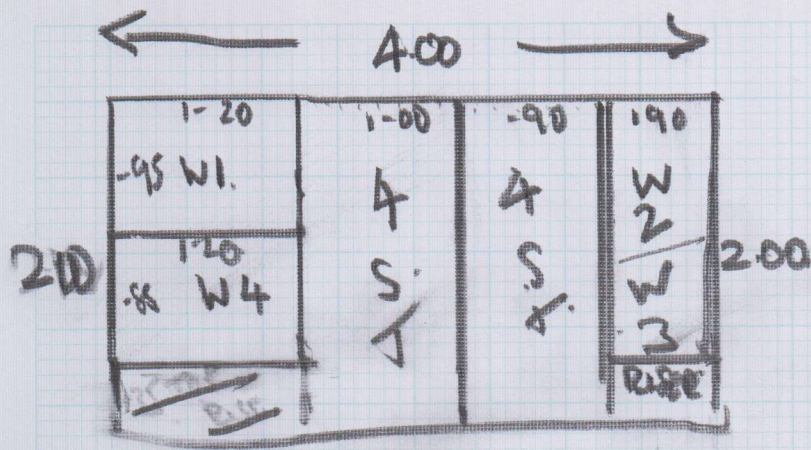

Job No: F24760
 Name: POLINA MINGIY
 Address: FLAT 3,
 16 CAUNYA PLACE SW10 9PT
 Tel: 07850-104414
 Sheet: 1 of 2

- TOP STEP 1 TIE
- 30 X 82
- ST(8) - 45 X 85
- W1 - 85 X 110
- W2 83 X 85
- W3 50 X 86
- W4 75 X 107

STAIRS
ROSSKONRUB
 610

BORN
BRN 712

mrcarpet
 Job No: F 24760
 Name: POLINA MARGIY
 Fiat 3
 16 GAYANA PUTE SW109PT
 Tel: 07850-104414
 Street: 2 of 2

KOPSKEN RIL 610. 1T/E

ST 2-00 x 4 8

BERN

BED 1 3-05 x 4 1220

BED 2 3-40 x 4 1360.