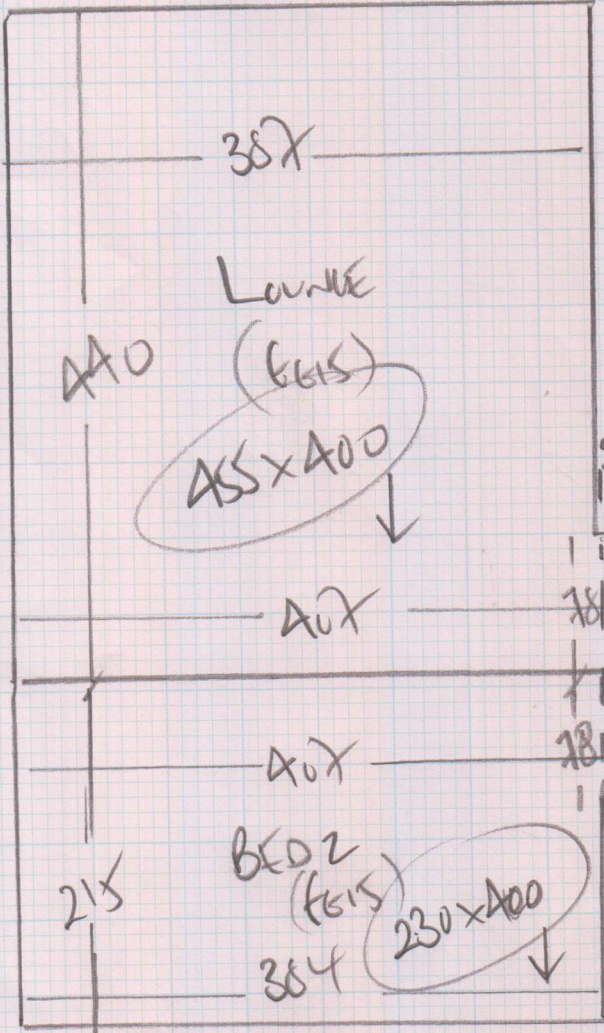

Job No: F24761  
 Name: 2 JENNIFER HOWE  
 Address: ROSSWORTH ST  
 SE 11 APF  
 Tel:  
 Sheet: 1 of 1

Seam  
20

BUTT TO TILES?  
 OR 216/216 TILES TO GO

Seam

Stock 1 unit A2  
 Color A225

- Lounge 455 x 400
- Bed Room 2 230 x 400
- Cur Plan 330 x 400
- 10.15 x 400

40.60 m<sup>2</sup>