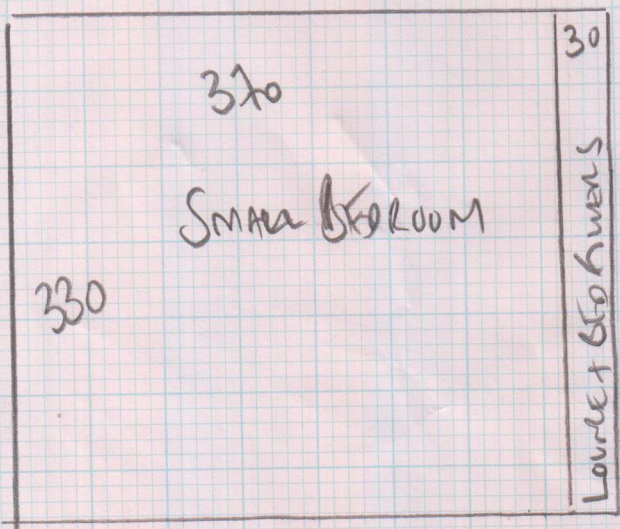

Job No: F24761  
 Name: 2 JENNIFER HOWE  
 Address: ROSSWORTH ST  
 SE 11 APF  
 Tel:  
 Sheet: 1 of 1

Seam  
20

BUTT TO TILES?  
 OR 216/216 TILES TO GO

Seam

Stock 1 unit A2  
 Color A225

- Lounge 455 x 400
- Bed Room 2 230 x 400
- Cur Plan 330 x 400
- 10.15 x 400

40.60 m<sup>2</sup>