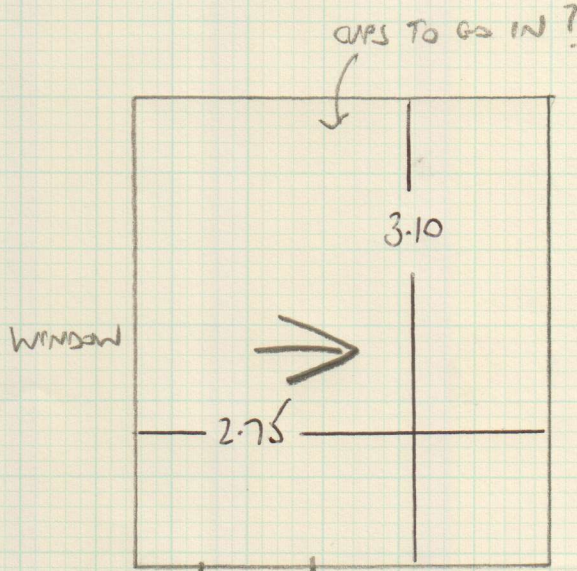

Job No: F 24762

Name: GUNDY

Address: 52 QUARENDAW ST
SW6 3SV

Tel:

Sheet: 1 of 3

FIRST FLOOR DRESSING ROOM
OFF EN SUITE BATHROOM

WOOD FLOOR

285 x 4

~~380 x 4~~

STEP 75 x 52 - SQUARE EDGE
RISER 75 x 15

TILES TO BE FINISHED WITH NASING?

STAIRS SIDE ON

mrcarpets
 Job No: E24762
 Name: GUNOY
 Address: 52 QUARRENDON ST
 LONDON SW63SV
 Tel: 07798 846267
 Sheet: 2 of 3

- ST 4 - 50 X 86
- 1/2 LANDING 1.30 X 1.80
- ST 6 - 45 X 90
- W1 - 60 X 1.00
- W2 - 70 X 1.25
- W3 - 80 X 1.22
- W4 - 60 X 86

Job No: F24762

Name: GUNDY

Address: 52 QUARRENDEN ST
SW 6 33V.

Tel:

Sheet: 3 of 3

ALL WITH 15x15 PATON
REFLECT

S.20x4. 2050.