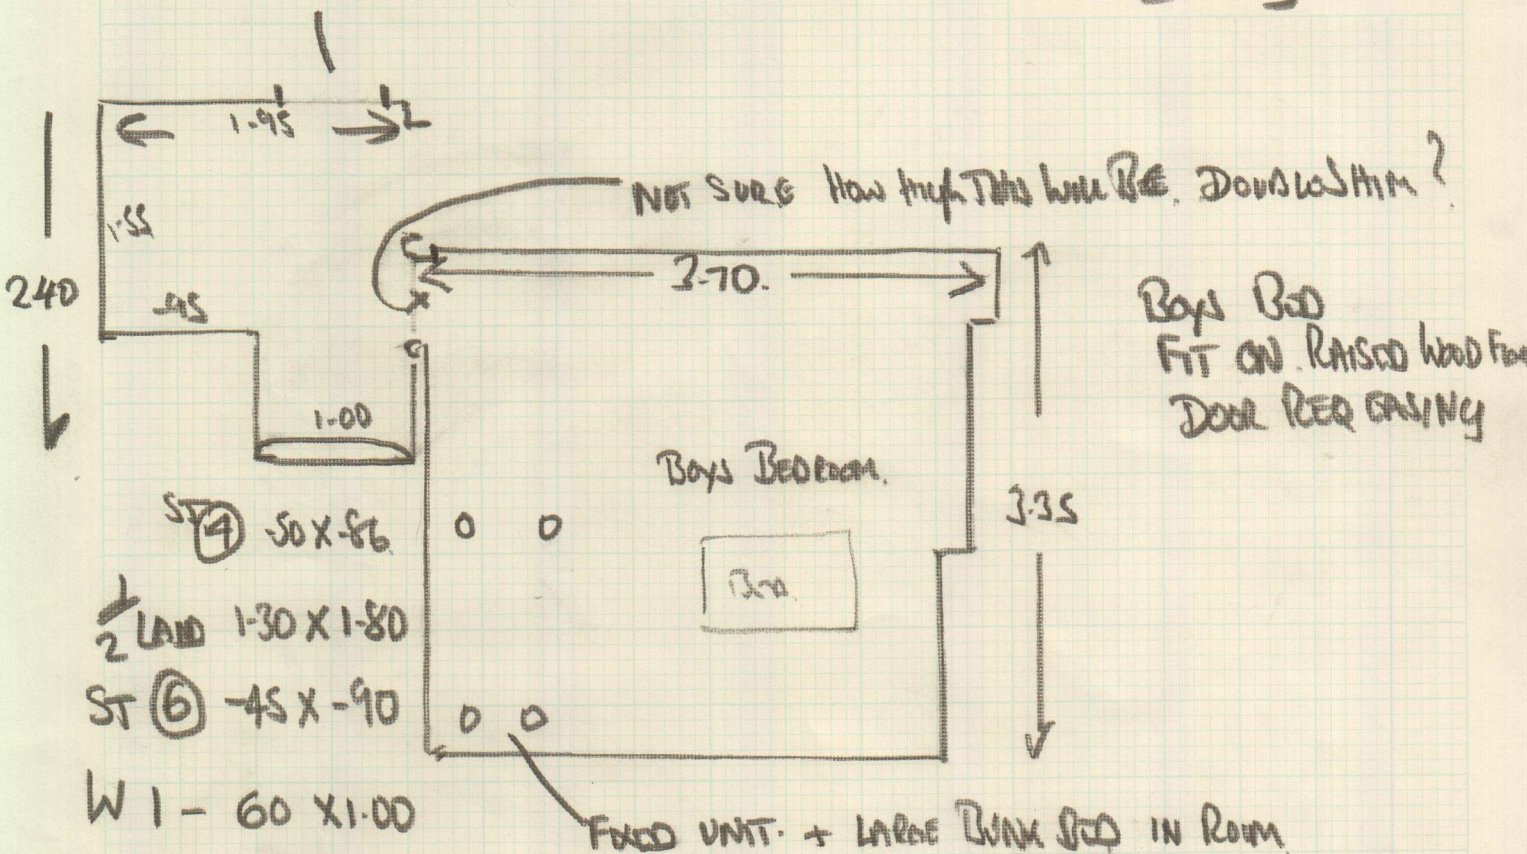

Job No: F 24762

Name: GUNDY

Address: 52 QUARENDAW ST
SW6 3SV

Tel:

Sheet: 1 of 3

FIRST FLOOR DRESSING ROOM
OFF EN SUITE BATHROOM

WOOD FLOOR

285 x 4

~~380 x 4~~

STEP 75 x 52 - SQUARE EDGE
RISER 75 x 15

TILES TO BE FINISHED WITH NASING?

STAIRS SIDE ON

mrcarpets
 Job No: E24762
 Name: GUNOY
 Address: 52 QUARRENDON ST
 LONDON SW63SV
 Tel: 07798 846267
 Sheet: 2 of 3

- ST 4 - 50 X 86
- 1/2 LANDING 1.30 X 1.80
- ST 6 - 45 X 90
- W1 - 60 X 1.00
- W2 - 70 X 1.25
- W3 - 80 X 1.22
- W4 - 60 X 86

Job No: F24762

Name: GUNDY

Address: 52 QUARRENDEN ST
SW 6 33V.

Tel:

Sheet: 3 of 3

ALL WITH 15x15 PATON
REFLECT

S.20x4. 2050.