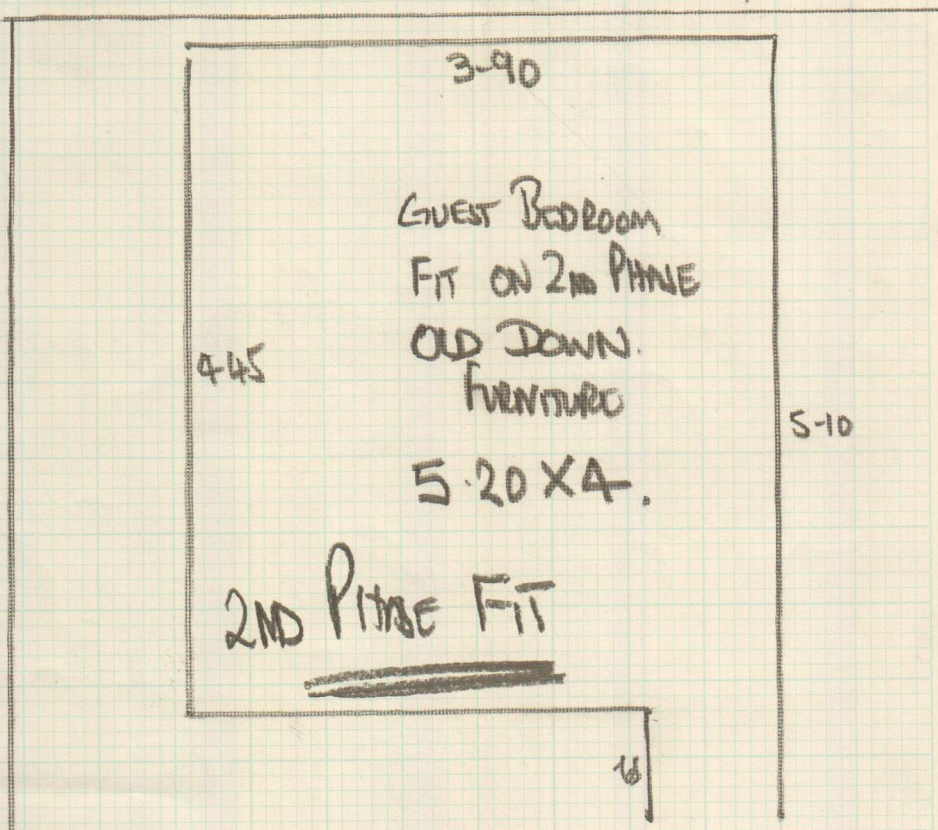

Job No: F 24762

Name: GUNDY

Address: 52 QUARENDAW ST
SW6 3SV

Tel:

Sheet: 1 of 3

FIRST FLOOR DRESSING ROOM
OFF EN SUITE BATHROOM

WOOD FLOOR

285 x 4

~~380 x 4~~

STEP 75 x 52 - SQUARE EDGE
RISER 75 x 15

TILES TO BE FINISHED WITH NASING?

STAIRS SIDE ON

mrcarpets
 Job No: E24762
 Name: GUNOY
 Address: 52 QUARRENDON ST
 LONDON SW63SV
 Tel: 07798 846267
 Sheet: 2 of 3

- ST 4 - 50 X 86
- 1/2 LANDING 1.30 X 1.80
- ST 6 - 45 X 90
- W1 - 60 X 1.00
- W2 - 70 X 1.25
- W3 - 80 X 1.22
- W4 - 60 X 86

Job No: F24762

Name: GUNDY

Address: 52 QUARRENDEN ST
SW 6 33V.

Tel:

Sheet: 3 of 3

ALL WITH 15x15 PATON
REFLECT

S.20x4. 2050.