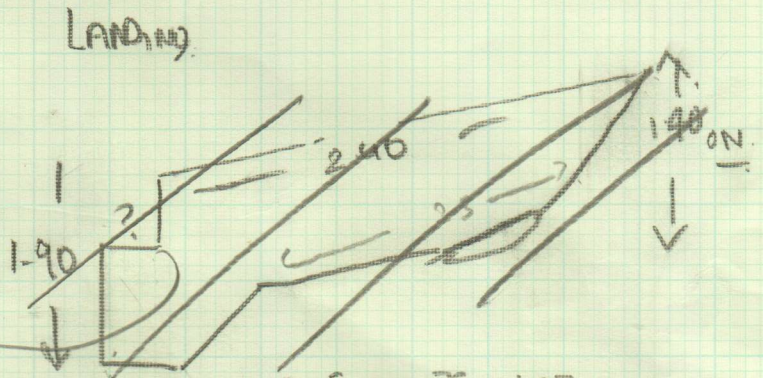

Job No: F24763
 Name: BELGRAVIA RESIDENCE
 Address: 213A DAWES ROAD
 SW6 7QZ
 Tel:
 Sheet: 1 of 3

4.75x4 190

11.65x4 - 96600

TOTAL 16.40x4.

Job No: **f 24263**
 Name: **BESMAIA RESON MI**

Address: **213rd DAVES RD**

Tel:

Sheet: **2 of 3**

Job No: F24763
Name: BARGAINIA RESORT

Address: 213A DAVES ROAD

Tel:

Sheet: 3 of 3

- W1 - 75x107
- W2 - 60x174
- ST 4 - 45x78
- BOTTOM STD 1-25x1-00
- HALL

F10
To KAR