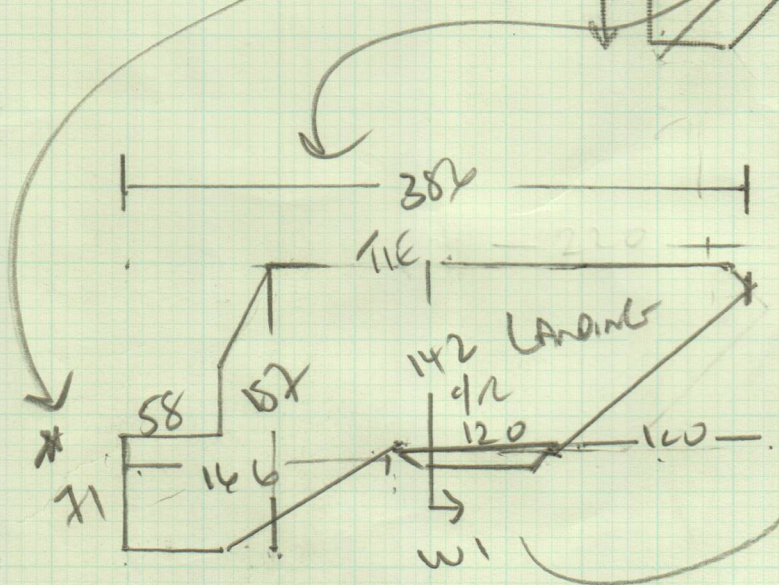

Job No: F24763
 Name: BELGRAVIA RESIDENCE
 Address: 213A DAWES ROAD
 SW6 7QZ
 Tel:
 Sheet: 1 of 3

4.75x4 190

11.65x4 - 96600

TOTAL 16.40x4.

Job No: **f 24263**
 Name: **BESMAIA RESON MI**

Address: **213rd DAVES RD**

Tel:

Sheet: **2 of 3**

Job No: F24763
Name: BARGAINIA RESORT

Address: 213A DAVES ROAD

Tel:

Sheet: 3 of 3

- W1 - 75x107
- W2 - 60x174
- ST 4 - 45x78
- BOTTOM STD 1-25x1-00
- HALL

F10
To KAR