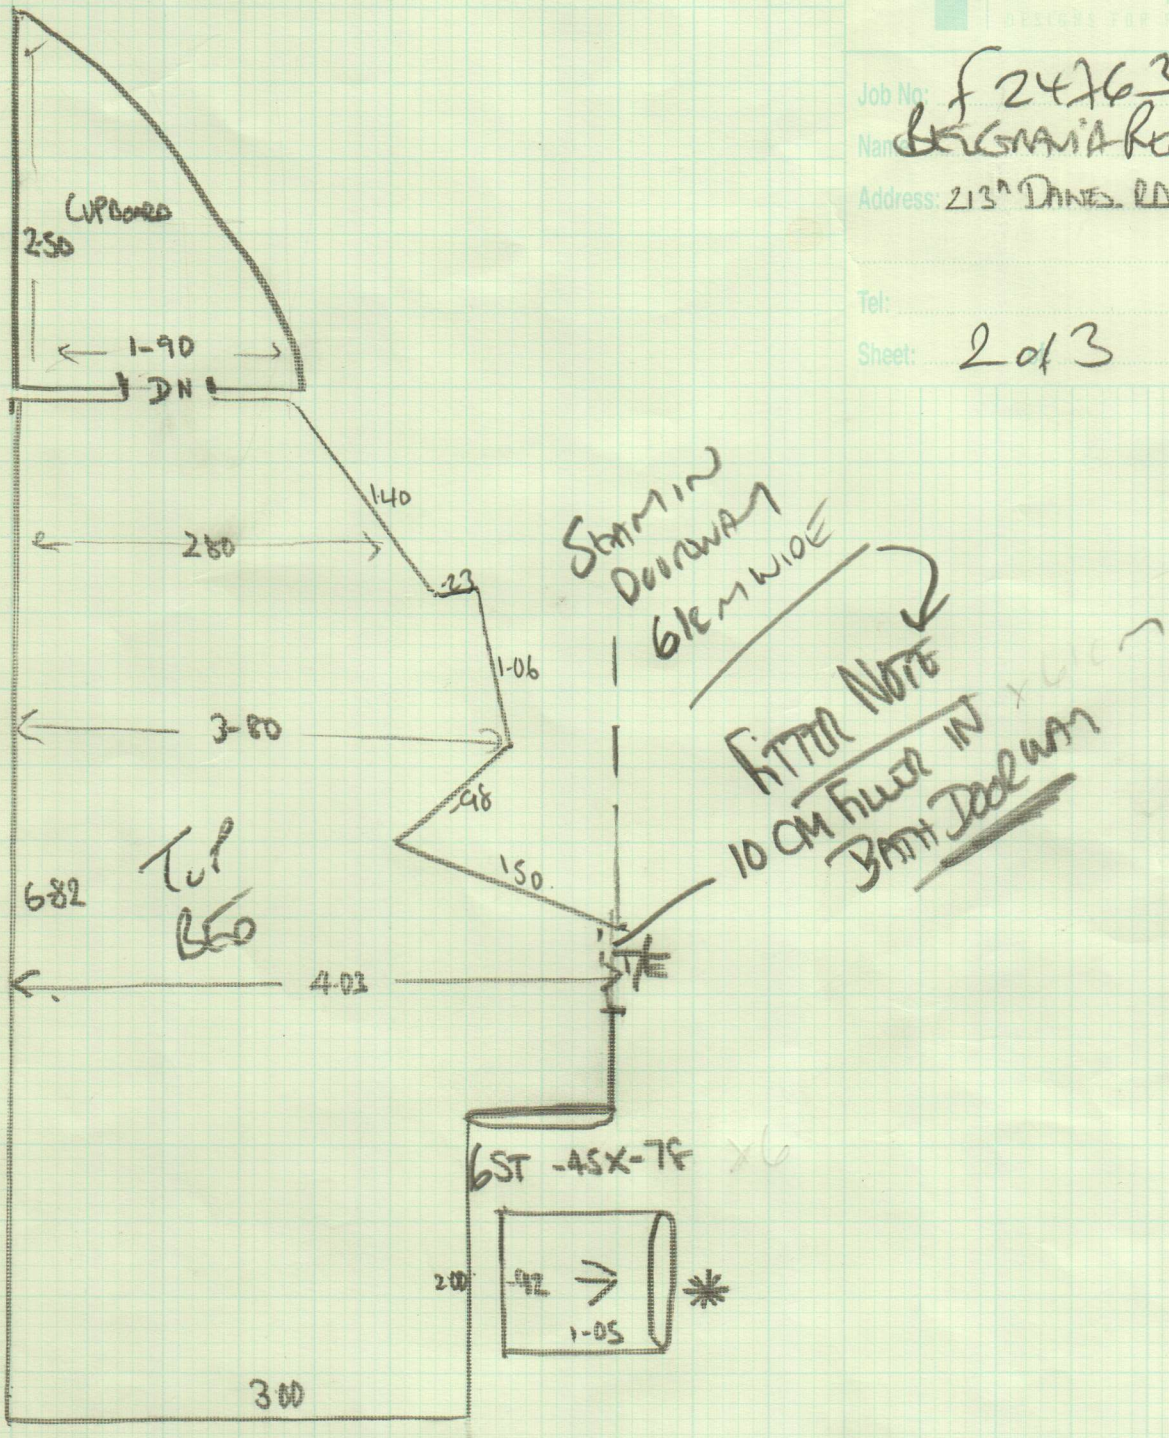

Job No: F24763
 Name: BELGRAVIA RESIDENCE
 Address: 213A DAWES ROAD
 SW6 7QZ
 Tel:
 Sheet: 1 of 3

4.75x4 190

11.65x4 - 96600

TOTAL 16.40x4.

Job No: **f 24263**
 Name: **BESMAIA RESON MI**

Address: **213rd DAVES RD**

Tel:

Sheet: **2 of 3**

Job No: F24763
Name: BARGAINIA RESORT

Address: 213A DAVES ROAD

Tel:

Sheet: 3 of 3

- W1 - 75x107
- W2 - 60x174
- ST 4 - 45x78
- BOTTOM STD 1-25x1-00
- HALL

F10
To KAR