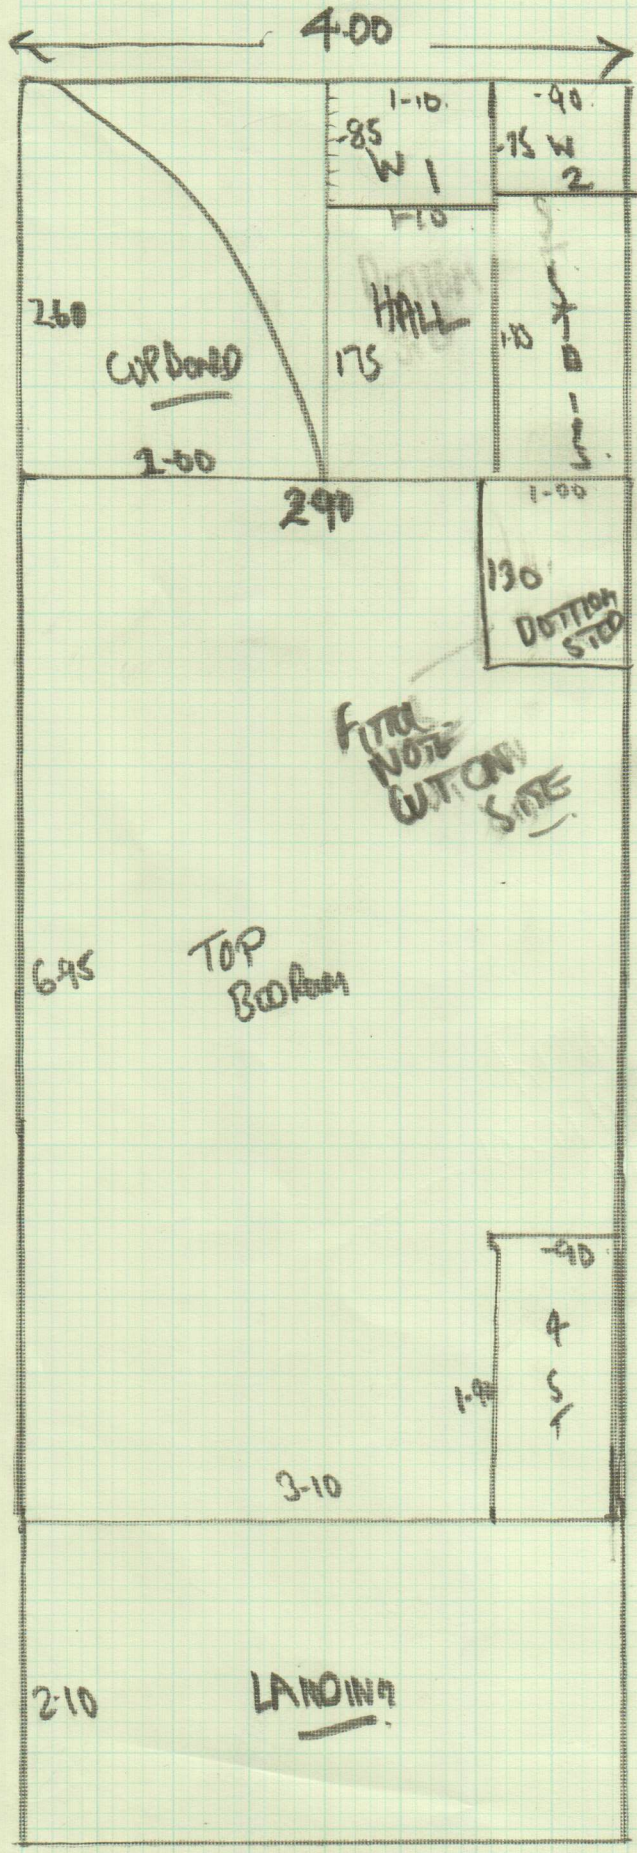

Job No: F24763
 Name: BELGRAVIA RESIDENCE
 Address: 213A DAWES ROAD
 SW6 7QZ
 Tel:
 Sheet: 1 of 3

4.75x4 190

11.65x4 - 96600

TOTAL 16.40x4.

Job No: **f 24263**
 Name: **BESMAIA RESON MI**

Address: **213rd DAVES RD**

Tel:

Sheet: **2 of 3**

Job No: F24763
Name: BARGAINIA RESORT

Address: 213A DAVES ROAD

Tel:

Sheet: 3 of 3

- W1 - 75x107
- W2 - 60x174
- ST 4 - 45x78
- BOTTOM STD 1-25x1-00
- HALL

F10
To KAR