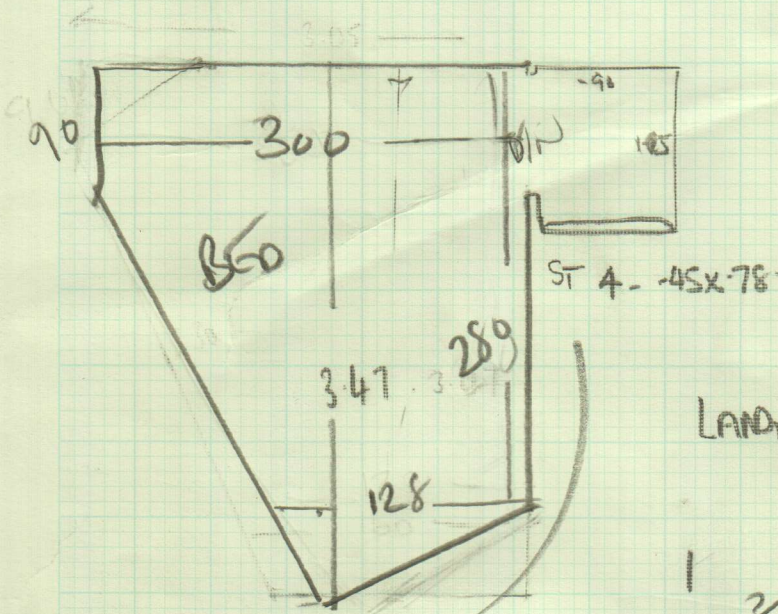

Job No: F24763
 Name: BELGRAVIA RESIDENCE
 Address: 213A DAWES ROAD
 SW6 7QZ
 Tel:
 Sheet: 1 of 3

4.75x4 190

11.65x4 - 96600

TOTAL 16.40x4.

Job No: **f 24263**
 Name: **BESMAIA RESON MI**

Address: **213rd DAVES RD**

Tel:

Sheet: **2 of 3**

Job No: F24763
Name: BARGAINIA RESORT

Address: 213A DAVES ROAD

Tel:

Sheet: 3 of 3

- W1 - 75x107
- W2 - 60x174
- ST 4 - 45x78
- BOTTOM STD 1-25x1-00
- HALL

F10
To KAR