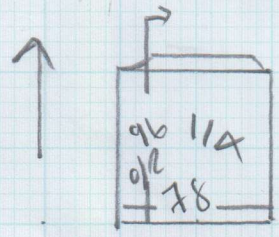

Front Door
 NEEDS EASING !!
 = =

Front Door

Lounge
 wood
 TIE

Blnd ② 50 x 85
 Blnd ① 45 x 75

WOOD floors
 LOBBY Vinyl Tiles on Conc
 UPST Tiles on old Lobby
 Arch BAND

CARPET MATH EVIDENCE
 on Til 1/2 Landing
 = =