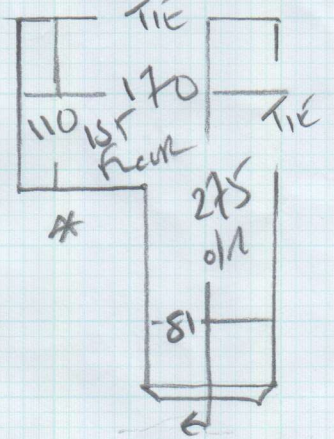

Job No: F24267
 Name: Dolan
 Address: 8 ANNANDALE ROAD
 W4 2HF
 Tel:
 Sheet: 1 of 2

Roskran Rib
 Coloured RL 617

750 x 400
 30m²

Job No: F24767
 Name: Dolan
 Address: 8 ANNANDALE ROAD
 W4 2HF
 Tel:
 Sheet: 2 of 2

Front Door
 NEEDS EASING !!
 = =

Front Door

Lounge
 wood
 TIE

Blnd ② 50 x 85
 Blnd ① 45 x 75

WOOD floors
 LOBBY Vinyl Tiles on Conc
 UPST Tiles on old Lobby
 Arch BAND

CARPET MATH EVIDENCE
 on Til 1/2 Landing
 = =

RL67