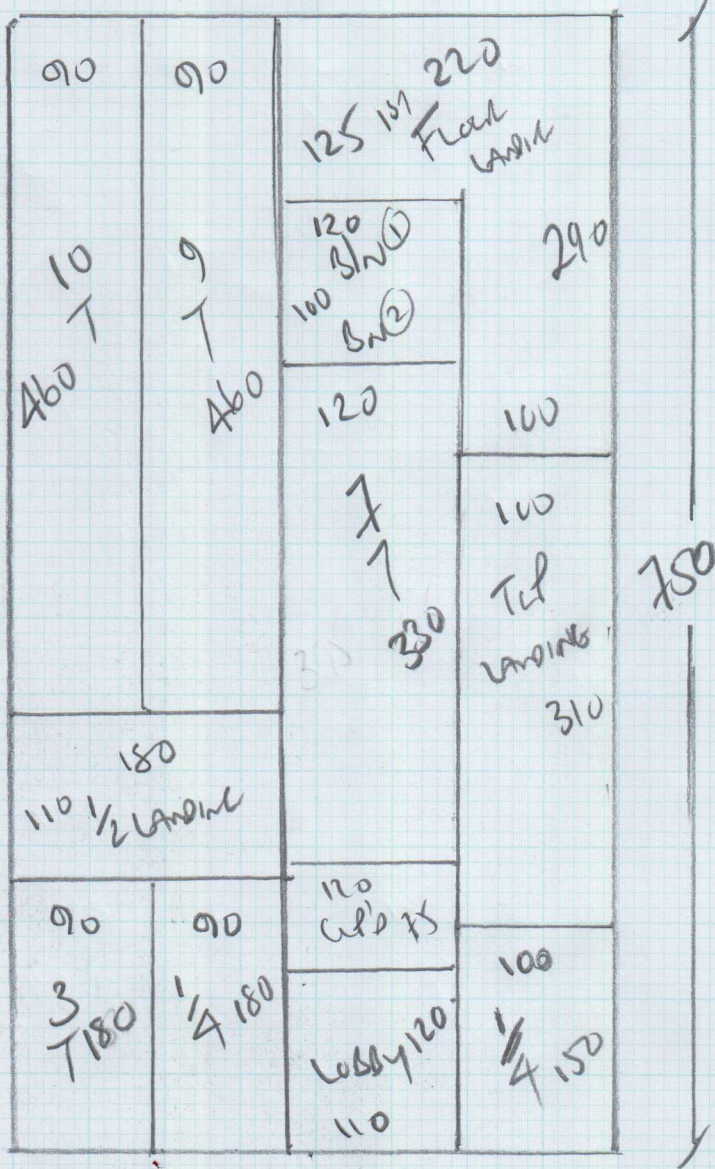

Job No: F24267
 Name: Dolan
 Address: 8 ANNANDALE ROAD
 W4 2HF
 Tel:
 Sheet: 1 of 2

Roskran Rib
 Coloured RL 617

750 x 400
 30m²

Job No: F24767
 Name: Dolan
 Address: 8 ANNANDALE ROAD
 W4 2HF
 Tel:
 Sheet: 2 of 2

Front Door
 NEEDS EASING !!
 = =

Front Door

Lounge
 wood
 TIE

Blnd ② 50 x 85
 Blnd ① 45 x 75

WOOD floors
 LOBBY Vinyl Tiles on Conc
 UPST Tiles on old Lobby
 Arch BAND

CARPET MATH EVIDENCE
 on Til 1/2 Landing
 = =

RL67