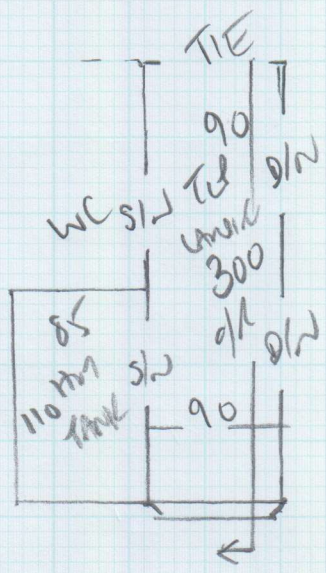

Job No: F24267
 Name: Dolan
 Address: 8 ANNANDALE ROAD
 W4 2HF
 Tel:
 Sheet: 1 of 2

Roskran Rib
 Coloured RL 617

750 x 400
 30m²

Job No: F24767
 Name: Dolan
 Address: 8 ANNANDALE ROAD
 W4 2HF
 Tel:
 Sheet: 2 of 2

Front Door
 NEEDS EASING !!
 = =

Front Door

Lounge
 wood
 TIE

Blnd ② 50 x 85
 Blnd ① 45 x 75

WOOD floors
 LOBBY Vinyl Tiles on Conc
 UPST Tiles on old Lobby
 Arch BAND

CARPET MATH EVIDENCE
 on Til 1/2 Landing
 = =

RL67