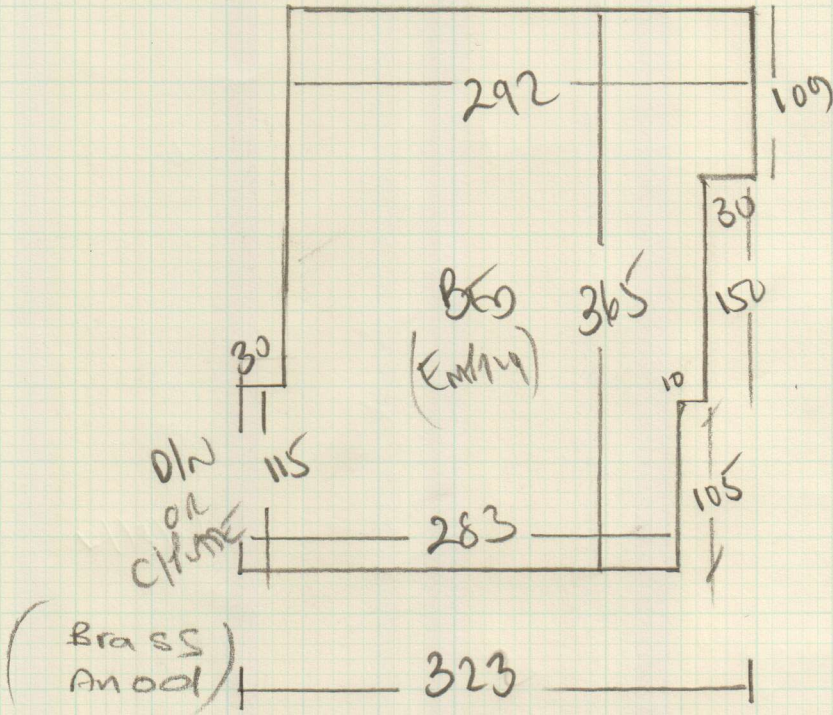

Job No: F24767
 Name: DOLAN
 Address: 8 ANNANDALE RD
 W4 2HF
 Tel:
 Sheet: 1 of 1

WOOD floor

HANDBAND DOWN

EXISTING SLEDGE OK

PAINTER ON SITE TO CUT AWAY CARPET AS PERIMETERS ADVISED BY

CARPENTER ON SITE

LONDON TWIST

- AVON

3.40m X 4.00m