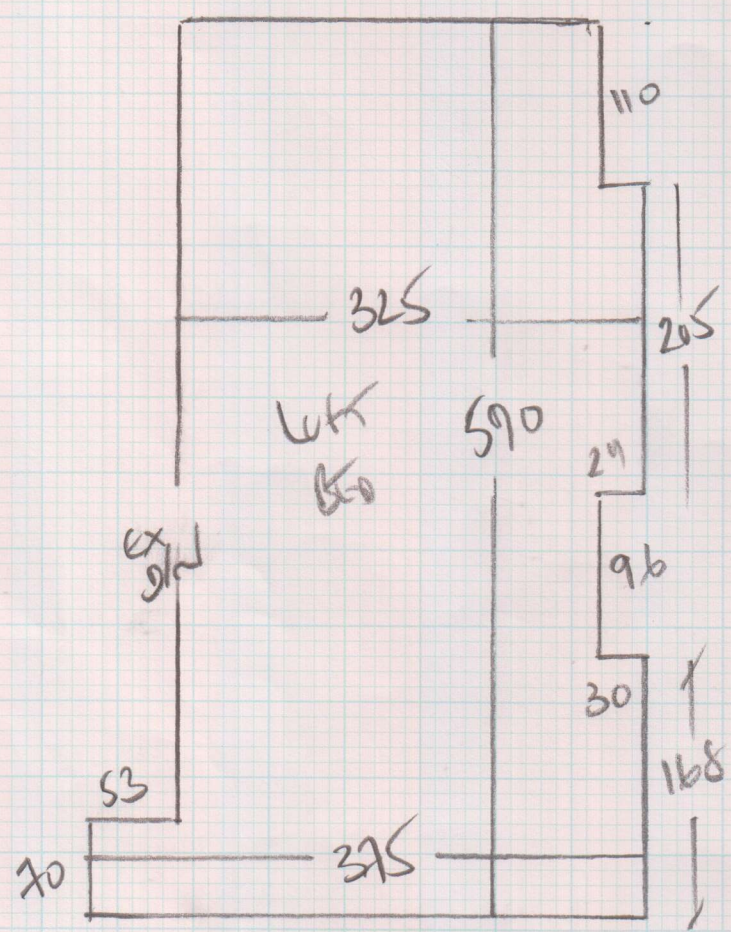

Job No: IF 24770
Name: PASCAL THOEN
Address: AA FINEART ST
SW6 6HD
Tel:
Sheet: 1 of 1

ELEMENTS DESIGN
ELEMENTS 15

600 x 400

24m²

Wood floor

NO WELLS

SKEDGE DOWN - NEED A STRICKS NEW

FURNITURE FEET