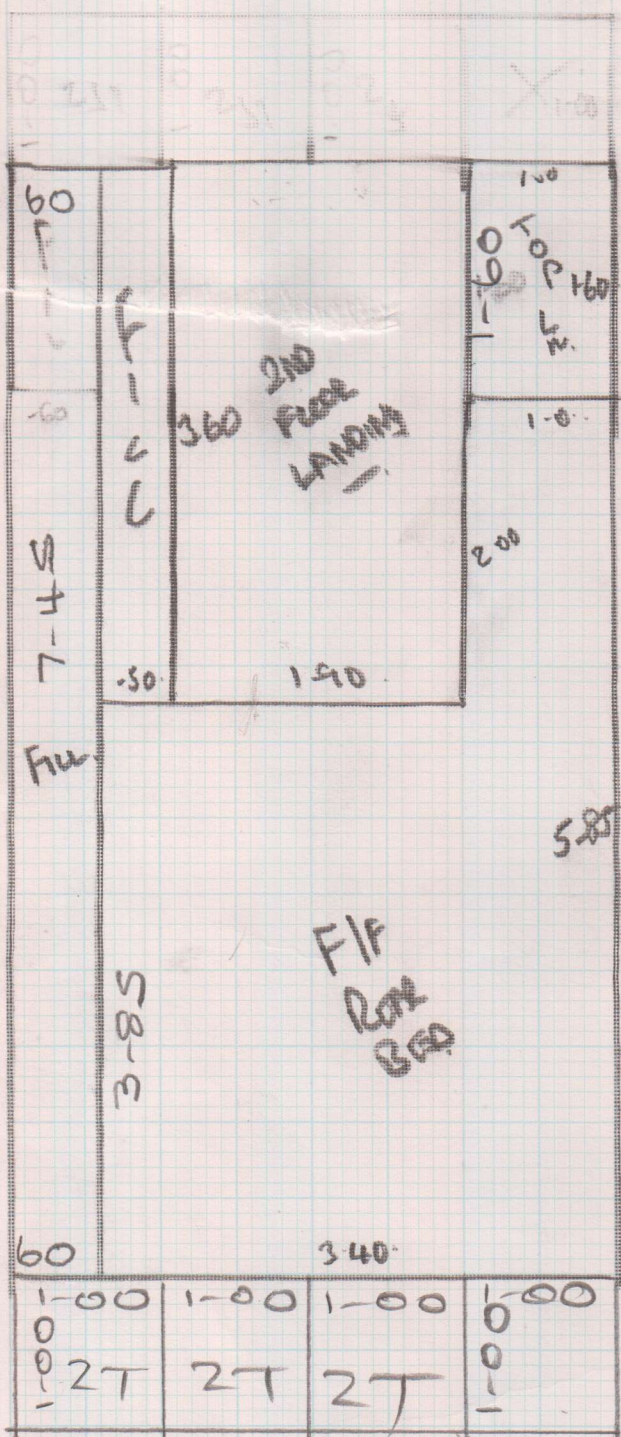

Job No: F 24775
 Name: BASSIL & STEPHANIE
 Address: 31 CLONMEL RD
 LONDON SW 6 6TL
 Tel: 07917-630933
 Sheet: 1 OF 2

WOOL ICONIC H/B BRAND

- 1 8-45 X 4 PLAN
- 2 585 X 4 TOP FLOOR FRONT
- 3 440 X 4 TOP FLOOR REAR

18-70 X 4 74-80

PATTERN MATCH

19-00 X 4 MTR ROLL

ORDERED

TOP FLOOR FRONT

TOP FLOOR REAR

Job No: F24775
 Name: BASSIS & STEFANI
 Address: 31 CHANNEL ROAD
 SW6 6TR
 Tel:
 Sheet: 2 of 2

mrcarpet
DESIGNS FOR FLOORS

Cut Plan	8.45m x 4.00m
Top floor front	5.85m x 4.00m
Top floor rear	4.40m x 4.00m
=====	
Total	18.70m x 4.00m
=====	

MUST CUT 8.45m x 4.00m LAST

Many Thanks

John