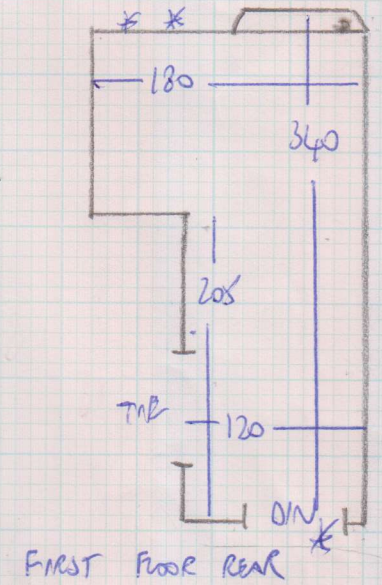

Job No: F 24775
 Name: BASSIL & STEPHANIE
 Address: 31 CLONMEL RD
 LONDON SW 6 6TL
 Tel: 07917-630933
 Sheet: 1 OF 2

WOOL ICONIC H/B BRAND

- 1 8-45 X 4 PLAN
- 2 585 X 4 TOP FLOOR FRONT
- 3 440 X 4 TOP FLOOR REAR

18-70 X 4 74-80

PATTERN MATCH

19-00 X 4 MTR ROLL

ORDERED

TOP FLOOR FRONT

TOP FLOOR REAR

Job No: F24775
 Name: BASSIS & STEFANI
 Address: 31 CHANNEL ROAD
 SW6 6TR
 Tel:
 Sheet: 2 of 2

mrcarpet
DESIGNS FOR FLOORS

Cut Plan	8.45m x 4.00m
Top floor front	5.85m x 4.00m
Top floor rear	4.40m x 4.00m
=====	
Total	18.70m x 4.00m
=====	

MUST CUT 8.45m x 4.00m LAST

Many Thanks

John