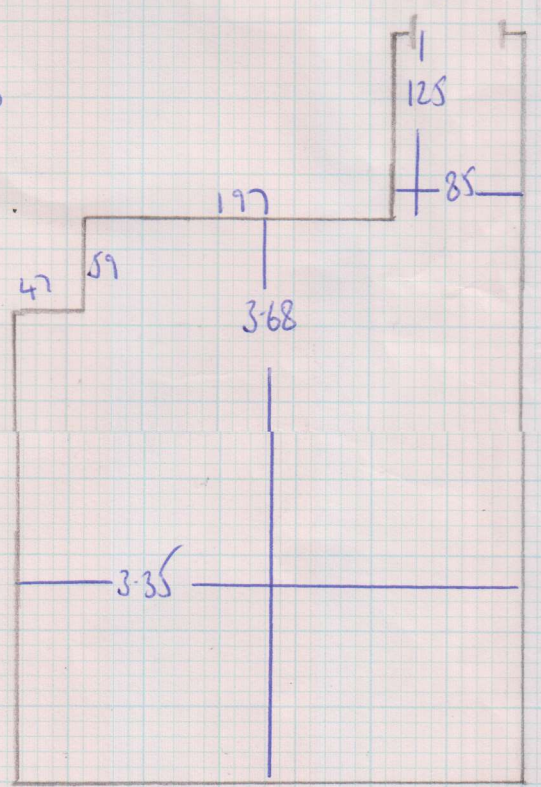

Job No: F 24775
 Name: BASSIL & STEPHANIE
 Address: 31 CLONMEL RD
 LONDON SW 6 6TL
 Tel: 07917-630933
 Sheet: 1 OF 2

WOOL ICONIC H/B BRAND

- 1 8-45 X 4 PLAN
- 2 585 X 4 TOP FLOOR FRONT
- 3 440 X 4 TOP FLOOR REAR

18-70 X 4 74-80

PATTERN MATCH

19-00 X 4 MTR ROLL

ORDERED

TOP FLOOR FRONT

TOP FLOOR REAR

Job No: F24775
 Name: BASSIS & STEFANI
 Address: 31 CHANNEL ROAD
 SW6 6TR
 Tel:
 Sheet: 2 of 2

mrcarpet
DESIGNS FOR FLOORS

Cut Plan	8.45m x 4.00m
Top floor front	5.85m x 4.00m
Top floor rear	4.40m x 4.00m
=====	
Total	18.70m x 4.00m
=====	

MUST CUT 8.45m x 4.00m LAST

Many Thanks

John