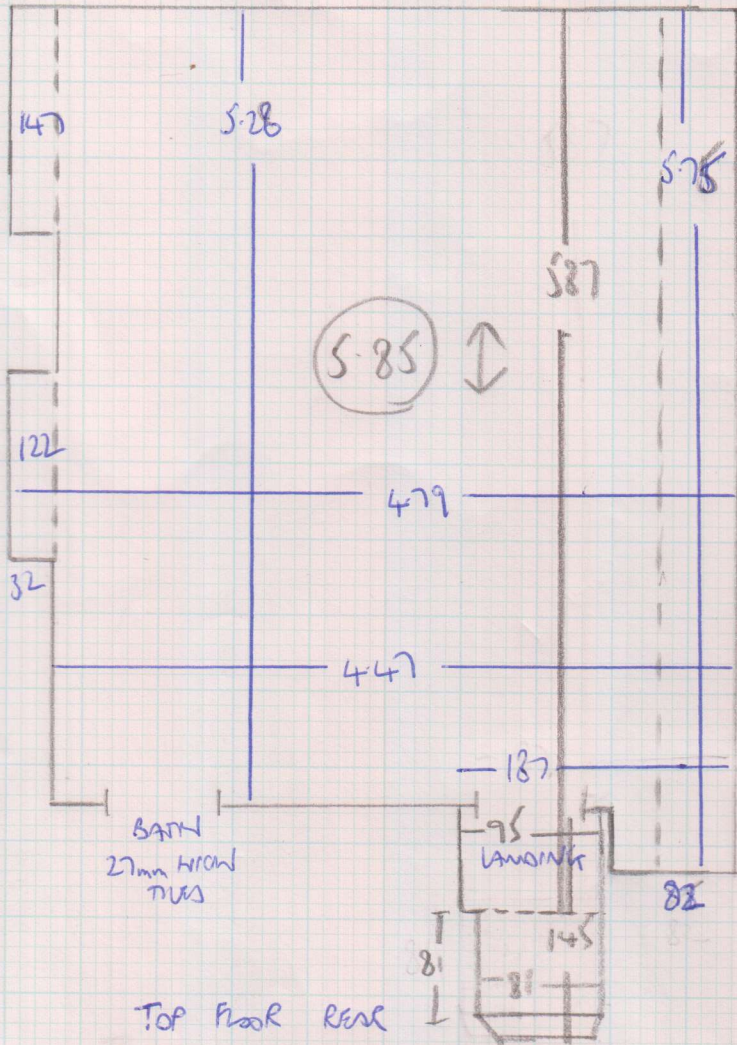

Job No: F 24775
 Name: BASSIL & STEPHANIE
 Address: 31 CLONMEL RD
 LONDON SW 6 6TL
 Tel: 07917-630933
 Sheet: 1 OF 2

WOOL ICONIC H/B BRAND

- 1 8-45 X 4 PLAN
- 2 585 X 4 TOP FLOOR FRONT
- 3 440 X 4 TOP FLOOR REAR

18-70 X 4 74-80

PATTERN MATCH

19-00 X 4 MTR ROLL

ORDERED

TOP FLOOR FRONT

TOP FLOOR REAR

Job No: F24775
 Name: BASSIS & STEFANI
 Address: 31 CHANNEL ROAD
 SW6 6TR
 Tel:
 Sheet: 2 of 2

mrcarpet
DESIGNS FOR FLOORS

Cut Plan	8.45m x 4.00m
Top floor front	5.85m x 4.00m
Top floor rear	4.40m x 4.00m
=====	
Total	18.70m x 4.00m
=====	

MUST CUT 8.45m x 4.00m LAST

Many Thanks

John