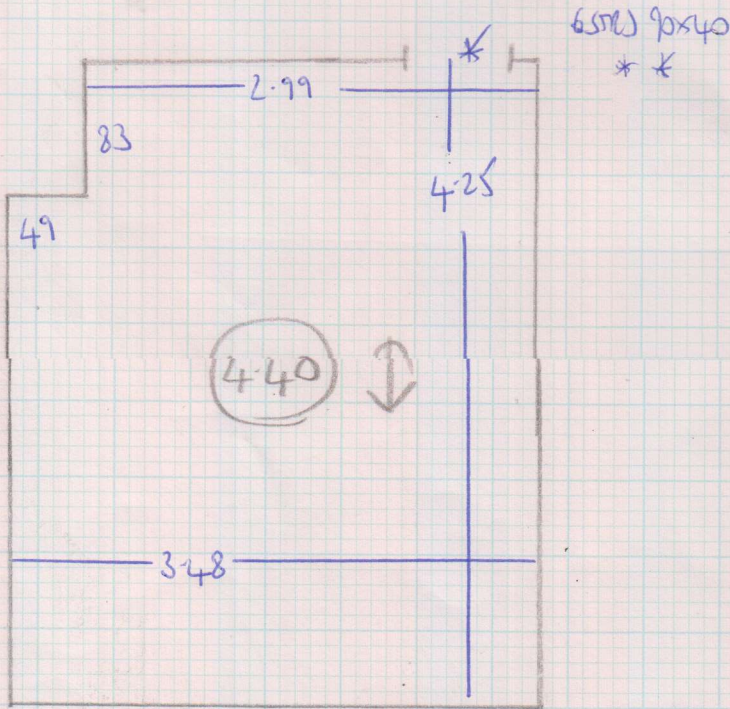

Job No: F 24775
 Name: BASSIL & STEPHANIE
 Address: 31 CLONMEL RD
 LONDON SW 6 6TL
 Tel: 07917-630933
 Sheet: 1 OF 2

WOOL ICONIC H/B BRAND

- 1 8-45 X 4 PLAN
- 2 585 X 4 TOP FLOOR FRONT
- 3 440 X 4 TOP FLOOR REAR

18-70 X 4 74-80

PATTERN MATCH

19-00 X 4 MTR ROLL

ORDERED

TOP FLOOR FRONT

TOP FLOOR REAR

Job No: F24775
 Name: BASSIS & STEFANI
 Address: 31 CHANNEL ROAD
 SW6 6TR
 Tel:
 Sheet: 2 of 2

mrcarpet
DESIGNS FOR FLOORS

Cut Plan	8.45m x 4.00m
Top floor front	5.85m x 4.00m
Top floor rear	4.40m x 4.00m
=====	
Total	18.70m x 4.00m
=====	

MUST CUT 8.45m x 4.00m LAST

Many Thanks

John