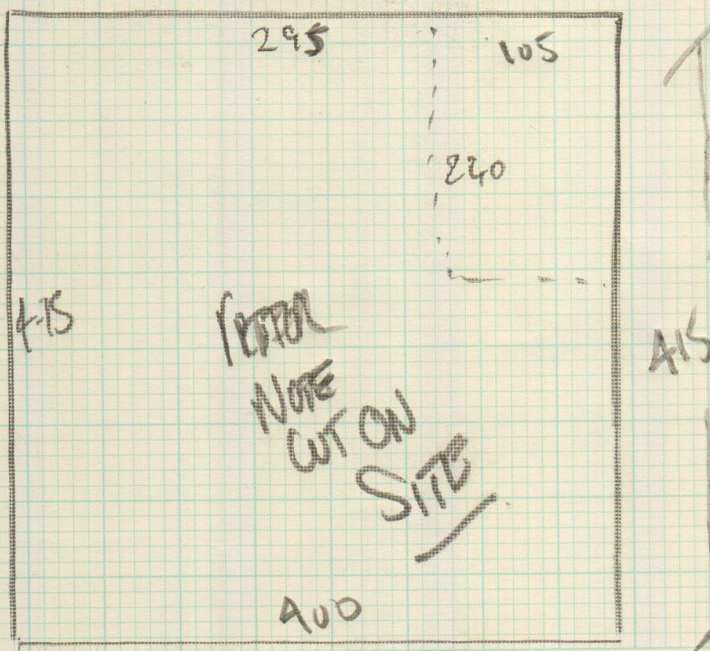

Job No: F 24778.
 Name: BISHOPRICK
 Address: 3C ROSEDALE RD
 FULHAM LONDON SW6 5AX
 Tel: 07950 583584
 Sheet: 1 of 1

3-45x4

EXISTING BARS
 + GRIPPER
 AREA CLEAR

1 BED TO MOVE

4-15x4

FITTER NOTE
 CUT ON SITE TO GET
 THIS CUT OUT

COULD RUN THROUGH
 IN ONE