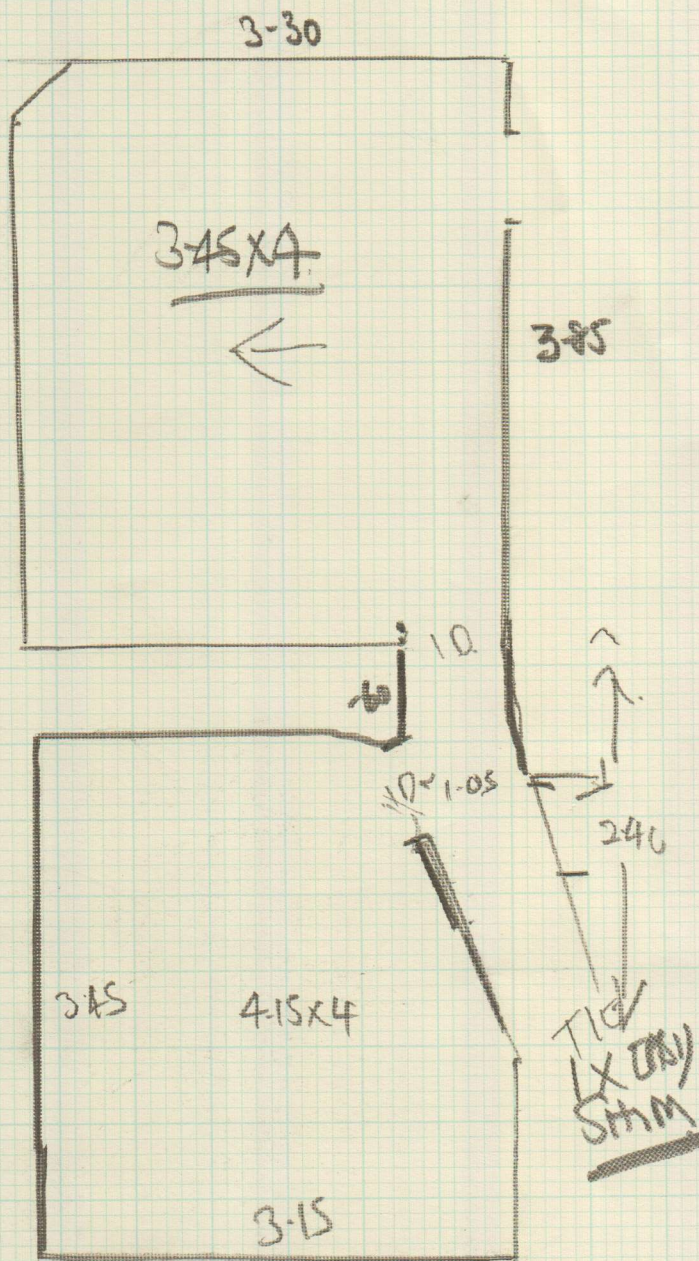

Job No: F 24778.
 Name: BISHOPRICK
 Address: 3C ROSEDALE RD
 FULHAM LONDON SW6 5AX
 Tel: 07950 583584
 Sheet: 1 of 1

3-45x4

EXISTING BARS
 + GRIPPER
 AREA CLEAR

1 BED TO MOVE

4-15x4

FITTER NOTE
 CUT ON SITE TO GET
 THIS CUT OUT

COULD RUN THROUGH
 IN ONE