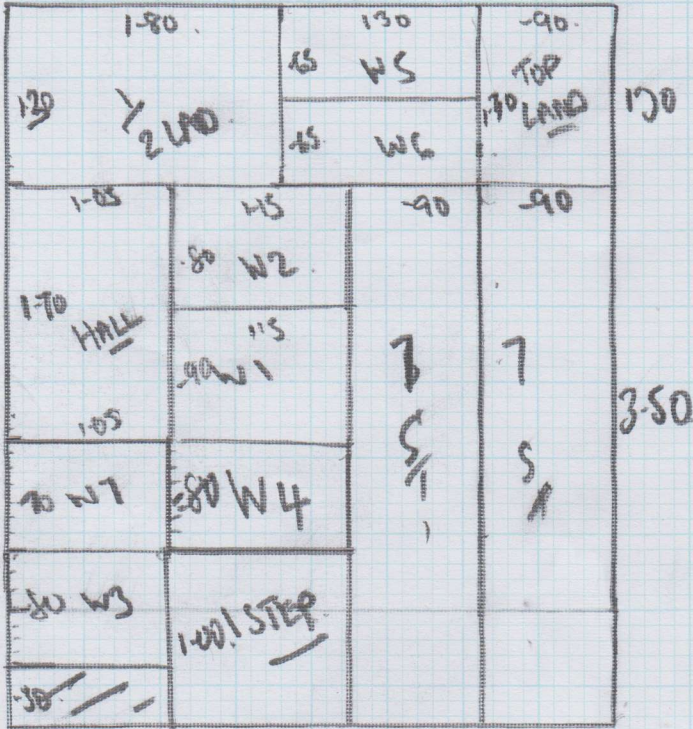

COMMUNAL STAIRS  
400

Job No: F24781  
 Name:  
 Address: 213<sup>A</sup> DAVIS ROAD  
 Tel:  
 Sheet: of:

COMMUNAL STAIRS / L.

480X400 1920<sup>sq</sup>

MIDDLEY COURT 112