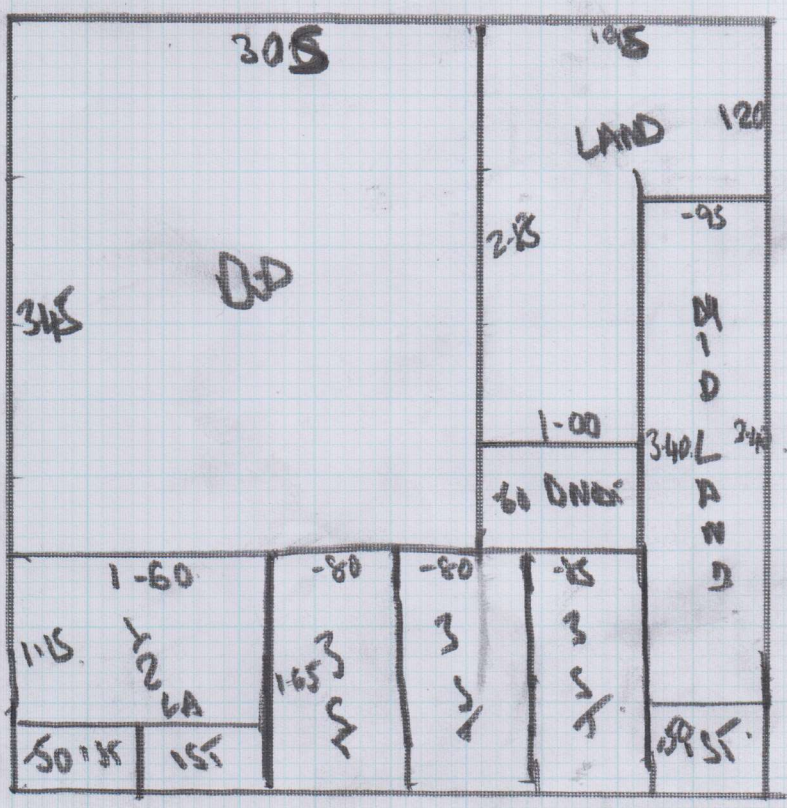

Job No: F24785
 Name: J.G. HODGES
 Address: 44 CLAXTON GROVE
 W6 8HF
 Tel:
 Sheet: 1 of 2

400 x 5 QUOTE 1

Natural Loop 7
 - 821

QUOTE 2
 510 x 5.00 ✓

Job No: F24785
 Name: J.G. HODGES
 Address: 44 CLAXTON GROVE
 W6 8HF
 Tel:
 Sheet: 2 of 2

Old Down
 ON PIVOT GLIDE
 + Existing Dots

25T - 45 X 72 + TURN.

- 45 X 72 + TURN

BRIDGE 45 X 95