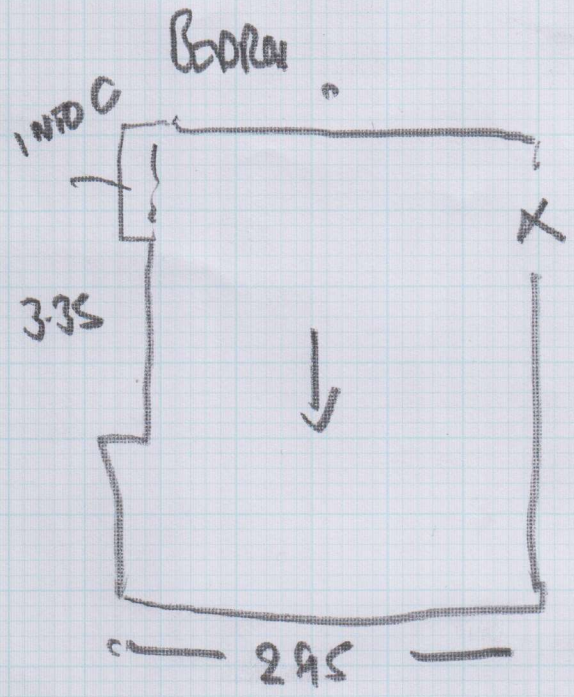

Job No: F24785
 Name: J.G. HODGES
 Address: 44 CLAXTON GROVE
 W6 8HF
 Tel:
 Sheet: 1 of 2

400 x 5 QUOTE 1

Natural Loop 7
 - 821

QUOTE 2
 510 x 5.00 ✓

Job No: F24785
 Name: J.G. HODGES
 Address: 44 CLAXTON GROVE
 W6 8HF
 Tel:
 Sheet: 2 of 2

Old Down
 ON PIVOT GLIDE
 + Existing Dots

25T - 45 X 72 + TURN.

- 45 X 72 + TURN

BRIDGE 45 X 95