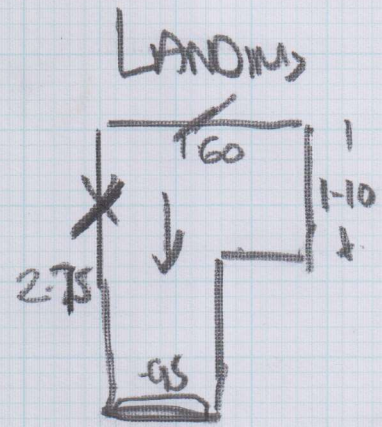

Job No: F24785
 Name: J.G. HODGES
 Address: 44 CLAXTON GROVE
 W6 8HF
 Tel:
 Sheet: 1 of 2

400 x 5 QUOTE 1

Natural Loop 7
 - 821

QUOTE 2
 510 x 5.00 ✓

Job No: F24785
 Name: J.G. HODGES
 Address: 44 CLAXTON GROVE
 W6 8HF
 Tel:
 Sheet: 2 of 2

Old Down
 ON PIVOT GLIDE
 + Existing Dots

25T - 45 X 72 + TURN.

- 45 X 72 + TURN

BRIDGE 45 X 95