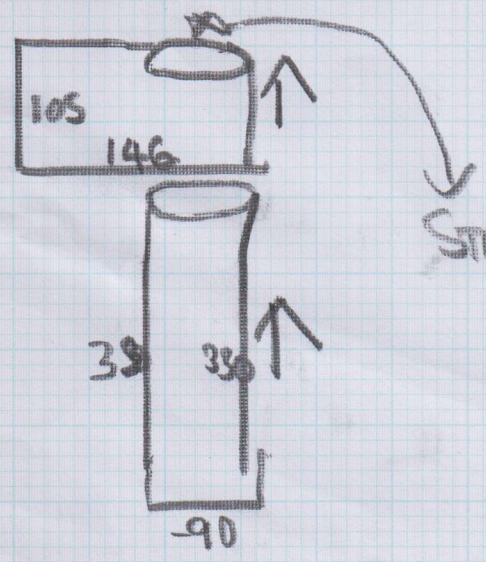

Job No: F24785
 Name: J.G. HODGES
 Address: 44 CLAXTON GROVE
 W6 8HF
 Tel:
 Sheet: 1 of 2

400 x 5 QUOTE 1

Natural Loop 7
 - 821

QUOTE 2
 510 x 5.00 ✓

Job No: F24785
 Name: J.G. HODGES
 Address: 44 CLAXTON GROVE
 W6 8HF
 Tel:
 Sheet: 2 of 2

Old Down
 ON PIVOT GLIDE
 + Existing Dots

25T - 45 X 72 + TURN.

- 45 X 72 + TURN

BRIDGE 45 X 95