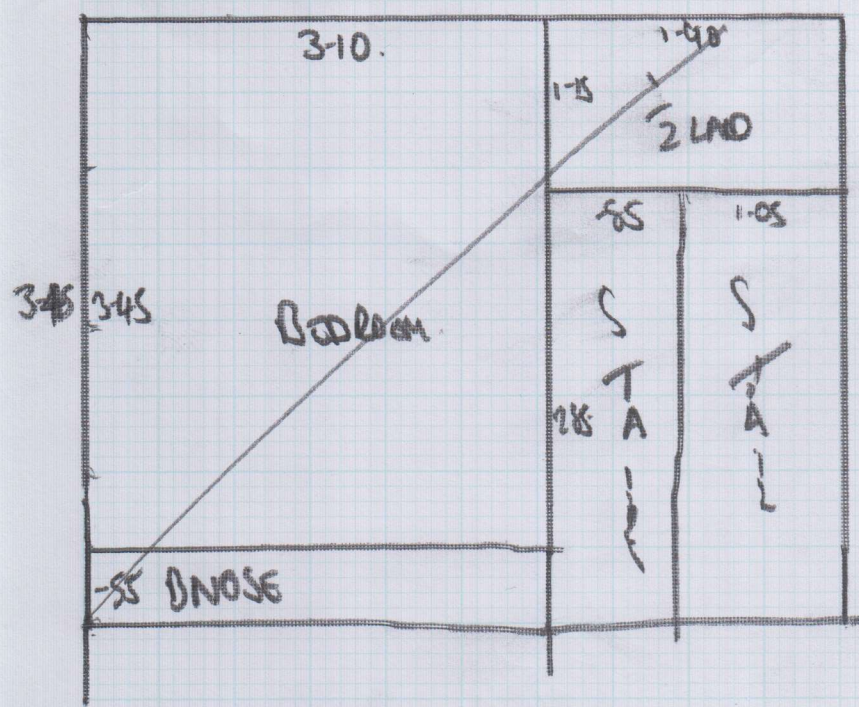

Job No: F24785
 Name: J.G. HODGES
 Address: 44 CLAXTON GROVE
 W6 8HF
 Tel:
 Sheet: 1 of 2

400 x 5 QUOTE 1

Natural Loop 7
 - 821

QUOTE 2
 510 x 5.00 ✓

Job No: F24785
 Name: J.G. HODGES
 Address: 44 CLAXTON GROVE
 W6 8HF
 Tel:
 Sheet: 2 of 2

Old Down
 ON PIVOT GLIDE
 + Existing Dots

25T - 45 X 72 + TURN.

- 45 X 72 + TURN

BRIDGE 45 X 95