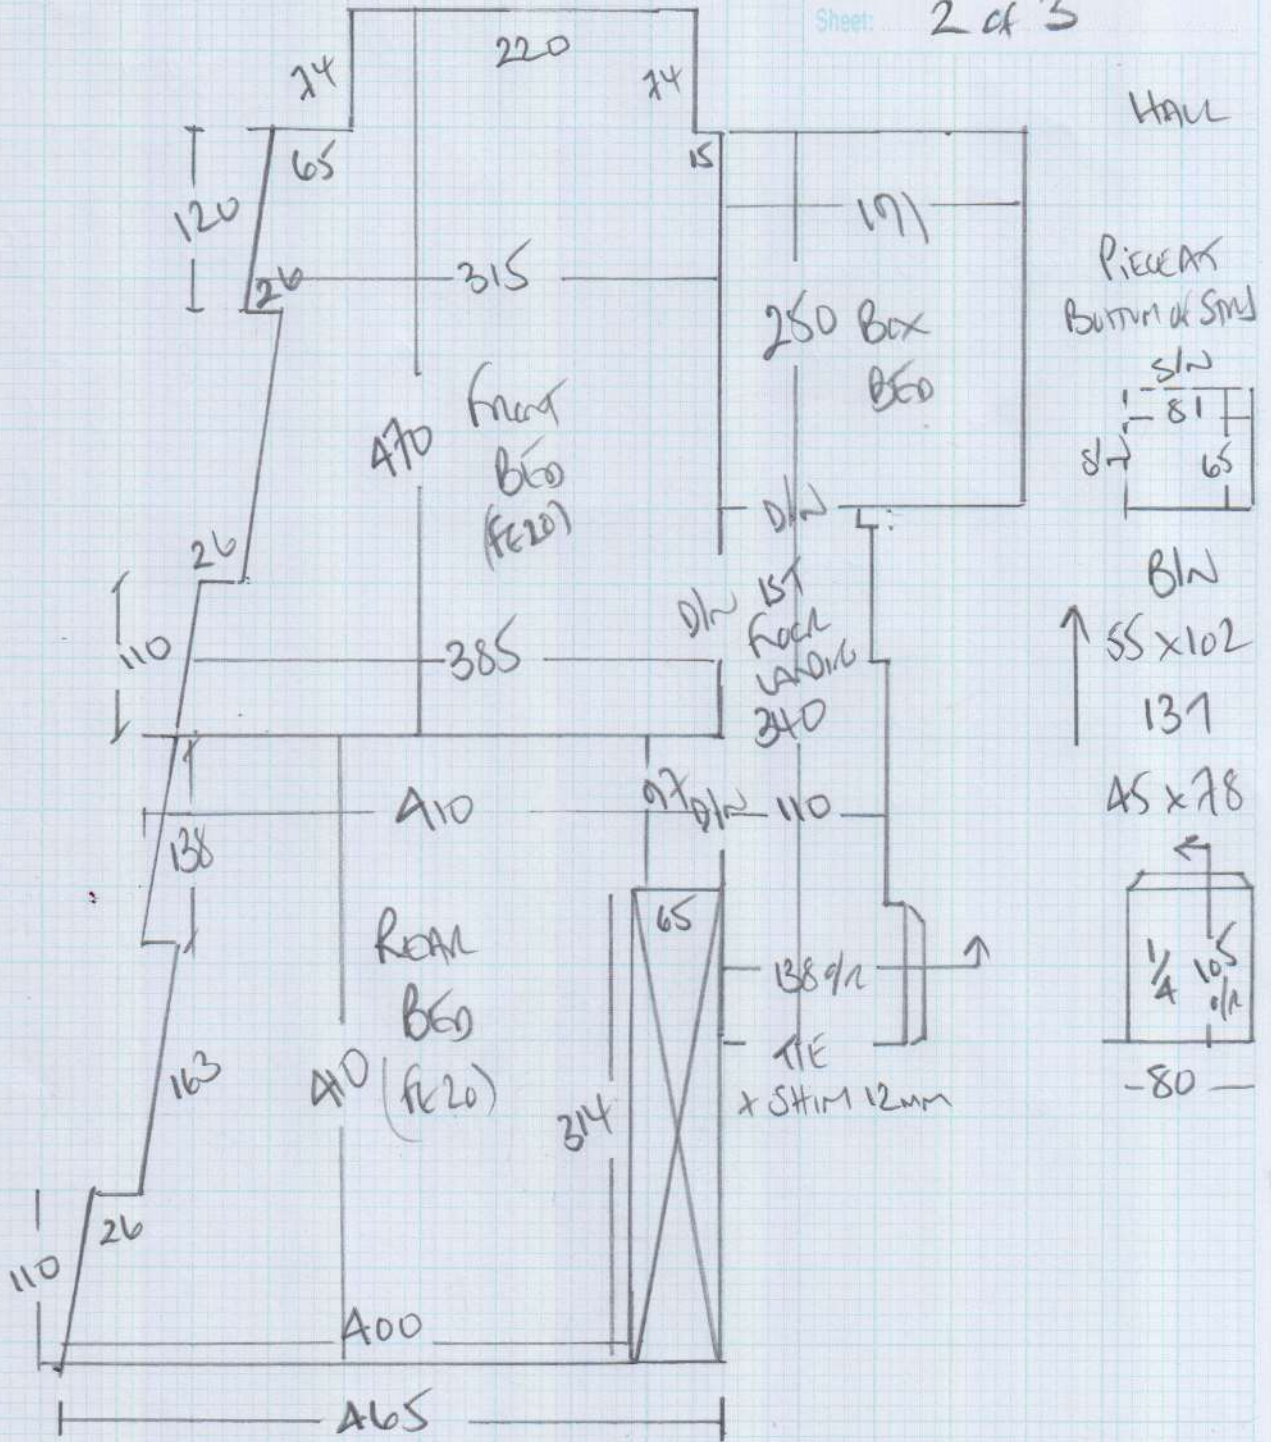

Job No: F24788
 Name: WHITEFORD PROTECTIO
 Address: 2 LARNAK ROAD
 W6 9NX

Tel:
 Sheet: 1 of 3

- W8 58 * x 80
- W7 87 x 112
- W6 65 x 111
- W5 42 x 90
- 67
- 45 x 80
- W4 60 x 80
- W3 90 x 113
- W2 66 x 110
- W1 60 x 90

Job No: F24788
 Name: Whitford Properties
 Address: 2 LAMARTH ROAD
 W6 9NX

Tel:
 Sheet: 2 of 3

Job No: f24788
 Name: WITKIEKAD PAKEMO
 Address: 2 LAUNACH ROAD
 W6 9NX

Tel:
 Sheet: 3 of 3

To mosaic tiled
 Hall