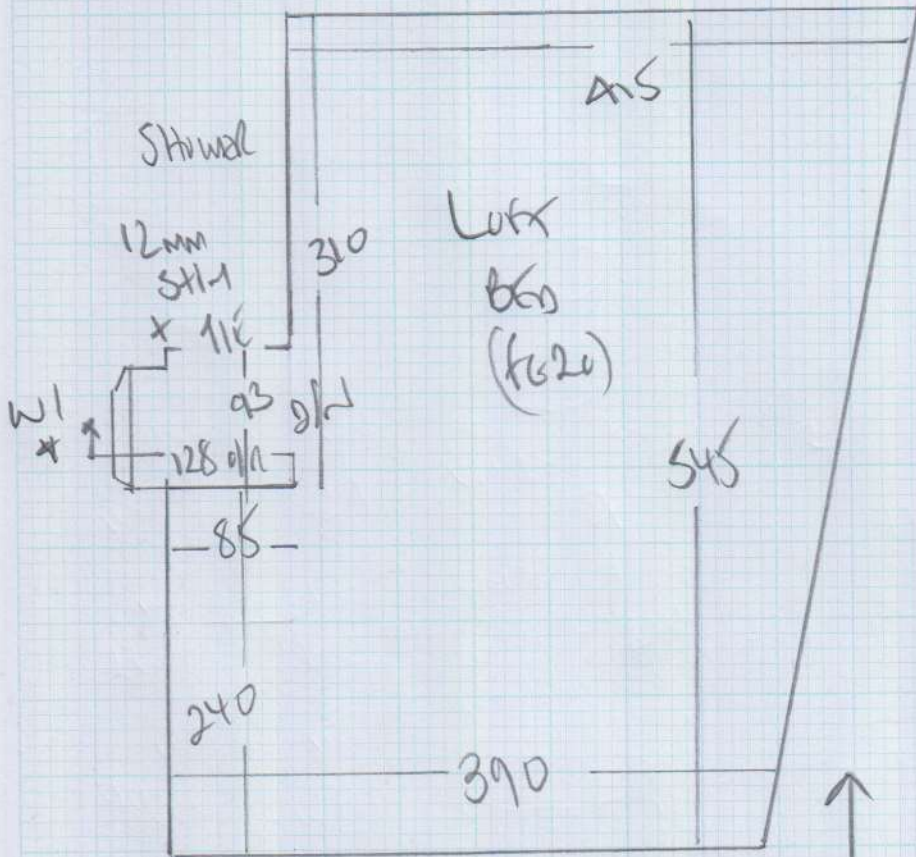

Job No: F24788
 Name: WHITEFORD PROTECTIO
 Address: 2 LARNAK ROAD
 W6 9NX

Tel:
 Sheet: 1 of 3

- W8 58 * x 80
- W7 87 x 112
- W6 65 x 111
- W5 42 x 90
- 67
- 45 x 80
- W4 60 x 80
- W3 90 x 113
- W2 66 x 110
- W1 60 x 90

Job No: F24788
 Name: Whitford Properties
 Address: 2 LAMARTH ROAD
 W6 9NX

Tel:
 Sheet: 2 of 3

Job No: f24788
 Name: WITKIEKAD PAKEMO
 Address: 2 LAUNACH ROAD
 W6 9NX

Tel:
 Sheet: 3 of 3

To mosaic tiled
 Hall