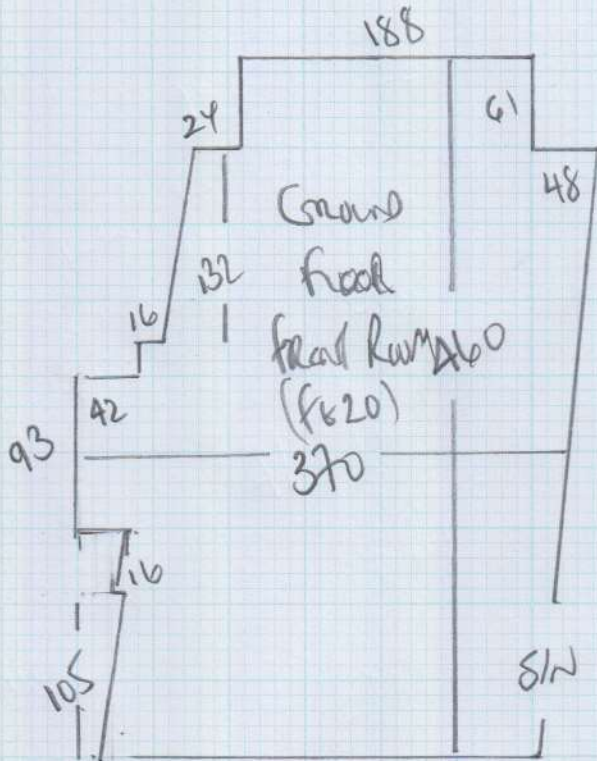

Job No: F24788
 Name: WHITEFORD PROTECTIO
 Address: 2 LARNAK ROAD
 W6 9NX

Tel:
 Sheet: 1 of 3

- W8 58 * x 80
- W7 87 x 112
- W6 65 x 111
- W5 42 x 90
- 67
- 45 x 80
- W4 60 x 80
- W3 90 x 113
- W2 66 x 110
- W1 60 x 90

Job No: F24788
 Name: Whitford Properties
 Address: 2 LAMARTH ROAD
 W6 9NX

Tel:
 Sheet: 2 of 3

Job No: f24788
 Name: WITKIEKAD PAKEMO
 Address: 2 LAUNACH ROAD
 W6 9NX

Tel:
 Sheet: 3 of 3

To mosaic tiled
 Hall

To mosaic tiled
 Hall