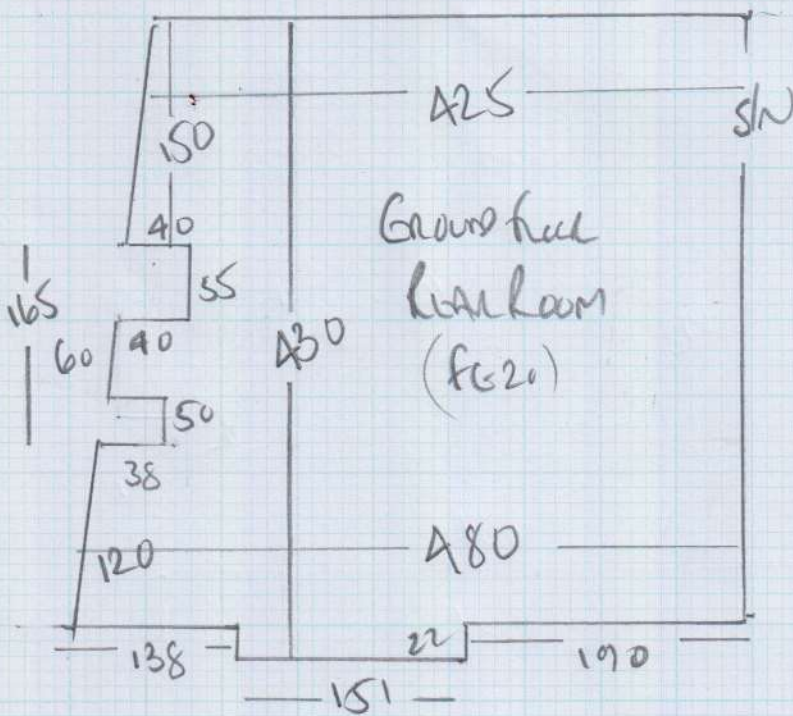

Job No: F24788
 Name: WHITEFORD PROTECTIO
 Address: 2 LARNAK ROAD
 W6 9NX

Tel:
 Sheet: 1 of 3

- W8 58 * x 80
- W7 87 x 112
- W6 65 x 111
- W5 42 x 90
- 67
- 45 x 80
- W4 60 x 80
- W3 90 x 113
- W2 66 x 110
- W1 60 x 90

Job No: F24788
 Name: Whitford Properties
 Address: 2 LAMARTH ROAD
 W6 9NX

Tel:
 Sheet: 2 of 3

Job No: f24788
 Name: WITKIEKAD PAKEMO
 Address: 2 LAUNACH ROAD
 W6 9NX

Tel:
 Sheet: 3 of 3

To mosaic tiled
 Hall