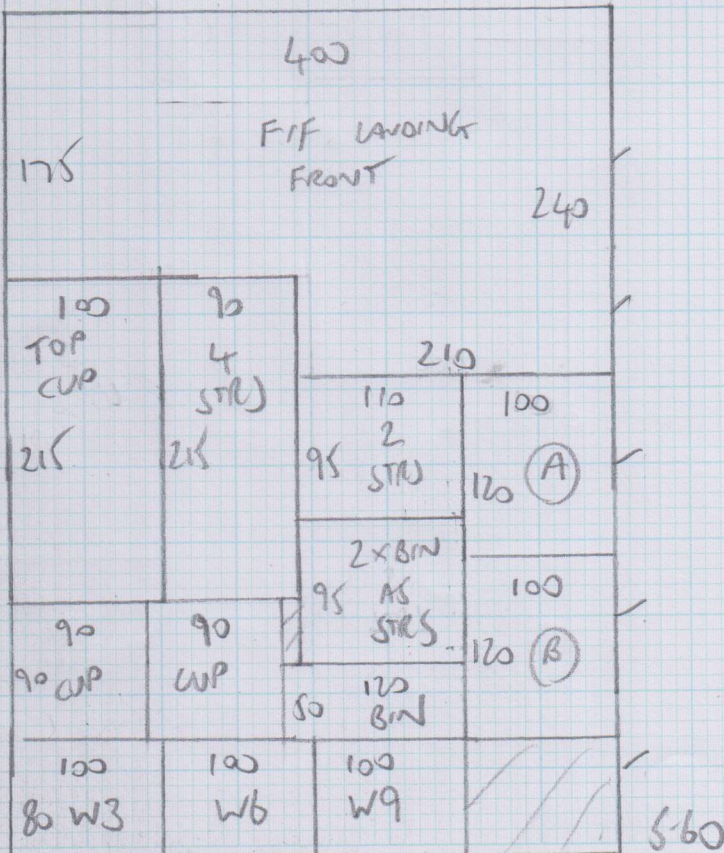

Job No: F24793
 Name: BUTINA
 Address: 26 HILLWAY
 NB 6QA
 Tel:
 Sheet: 1 of 3

Blenheim
 NTBLE-04

$$\begin{array}{r}
 7.70 \\
 5.60 \\
 3.15 \\
 1.40 \\
 \hline
 17.85\text{m} \times 4.00\text{m} \\
 = 71.4\text{m}^2
 \end{array}$$

TOP FLOOR

Job No: F24793
 Name: BUTINA
 Address: 26 HILLWAY
 NB 62A
 Tel:
 Sheet: 3 of 3

Blenheim
 NTRLE-04

- 3 STRS 86x42
- 1 W 98x62
- 2 W 120x72
- 3 W 83x68

4 STRS 86x42
 ON 105x45
 FIRST FLOOR

FIRST FLOOR REAR BEDROOM