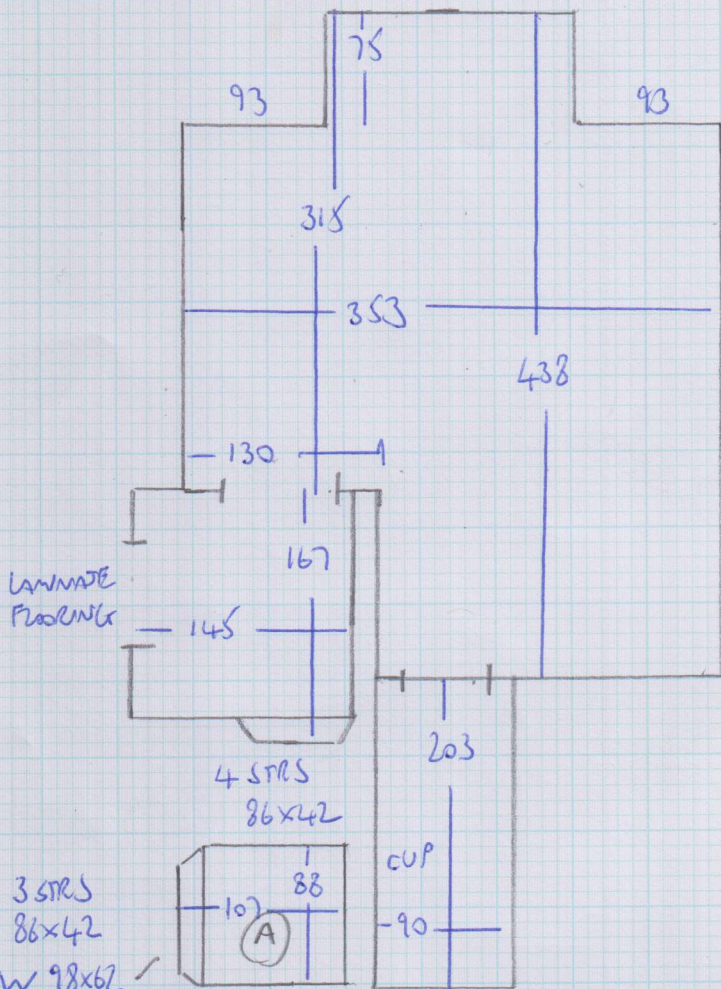

Job No: F24793
 Name: BUTINA
 Address: 26 HILLWAY
 NB 6QA
 Tel:
 Sheet: 1 of 3

Blenheim
 NTBLE-04

$$\begin{array}{r}
 7.70 \\
 5.60 \\
 3.15 \\
 1.40 \\
 \hline
 17.85\text{m} \times 4.00\text{m} \\
 = 71.4\text{m}^2
 \end{array}$$

TOP FLOOR

Job No: F24793
 Name: BUTINA
 Address: 26 HILLWAY
 NB 62A
 Tel:
 Sheet: 3 of 3

Blenheim
 NTRLE-04

- 3 STRS 86x42
- 1 W 98x62
- 2 W 120x72
- 3 W 83x68

4 STRS 86x42
 ON 105x45
 FIRST FLOOR

FIRST FLOOR REAR BEDROOM