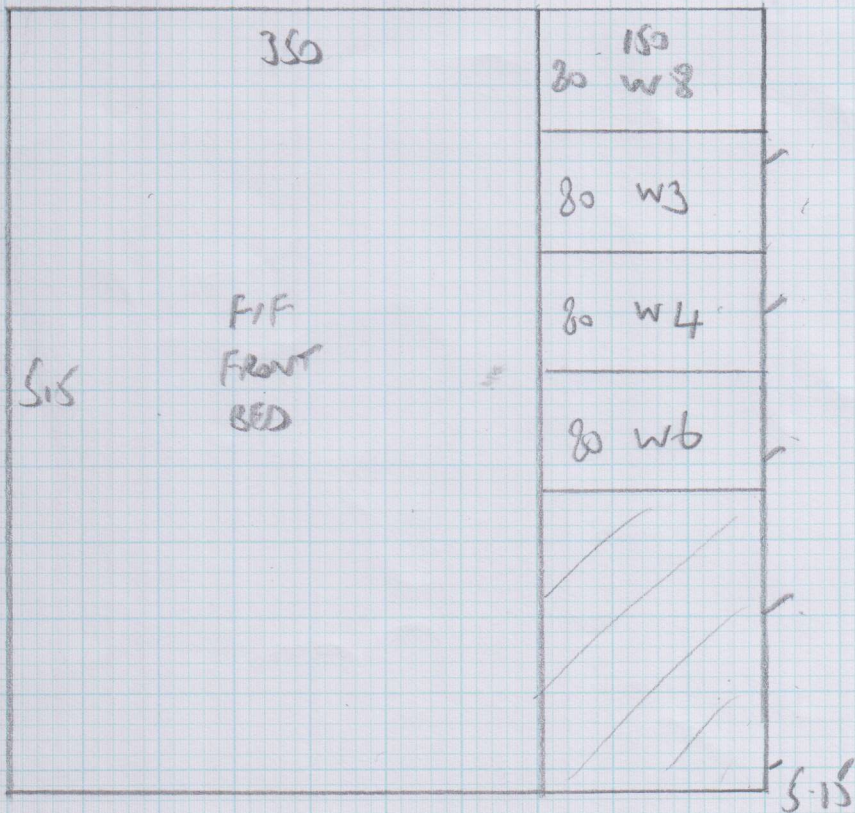

Job No: F24799
 Name: HANNANT
 Address: 63 LITCHFIELD ROAD
 SW11 7PS
 Tel:
 Sheet: 1 of 4

7-80
 5-15
 3-15
 1-55

 17.65m x 5.00m = 88.25m²

TRALEE 5081

Job No: F24799
 Name: HANNANT
 Address: 63 LATCHMERE ROAD
 SW11 2DS
 Tel:
 Sheet: 2 of 4

Job No: F24799

Name: HANNANT

Address: 63 LATCHMERE ROAD
SW11 2DS

Tel:

Sheet: 3 of 4

FIRST FLOOR

MODULED

Job No: F24799

Name: HANWANT

Address: 63 LATCHMERE ROAD
SW11 2DS

Tel: _____

Sheet: 4 of 4

TOP FLOOR