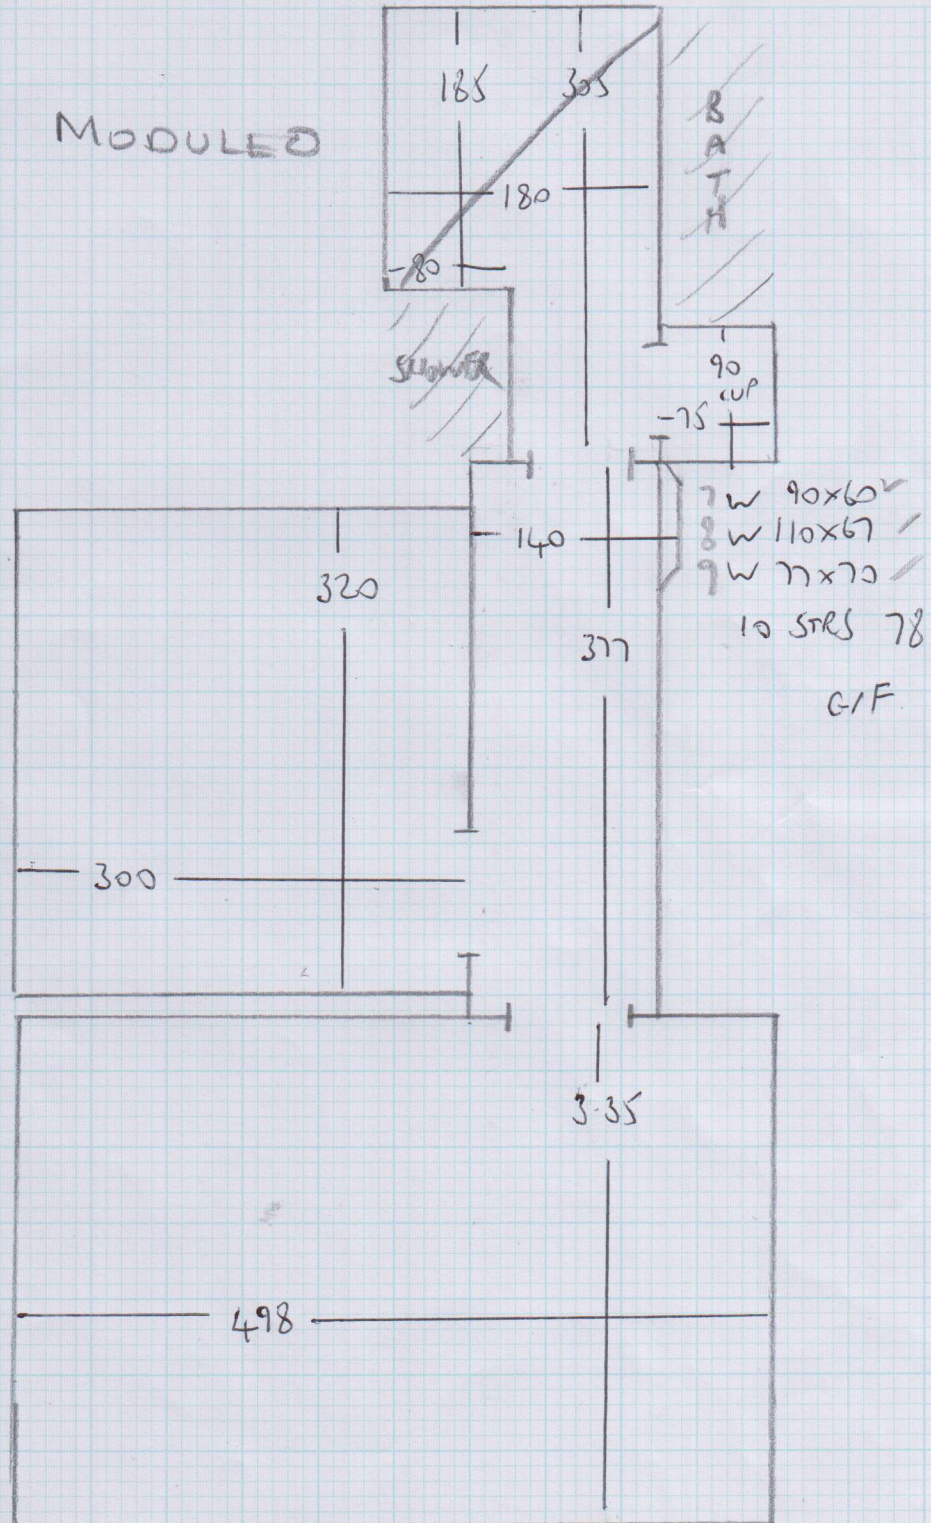

Job No: F24799
 Name: HANNANT
 Address: 63 LITCHFIELD ROAD
 SW11 7PS
 Tel:
 Sheet: 1 of 4

7-80
 5-15
 3-15
 1-55

 17.65m x 5.00m = 88.25m²

TRALEE 5081

Job No: F24799
 Name: HANNANT
 Address: 63 LATCHMERE ROAD
 SW11 2DS
 Tel:
 Sheet: 2 of 4

Job No: F24799

Name: HANNANT

Address: 63 LATCHMERE ROAD
SW11 2DS

Tel:

Sheet: 3 of 4

FIRST FLOOR

MODULED

Job No: F24799

Name: HANWANT

Address: 63 LATCHMERE ROAD
SW11 2DS

Tel: _____

Sheet: 4 of 4

TOP FLOOR