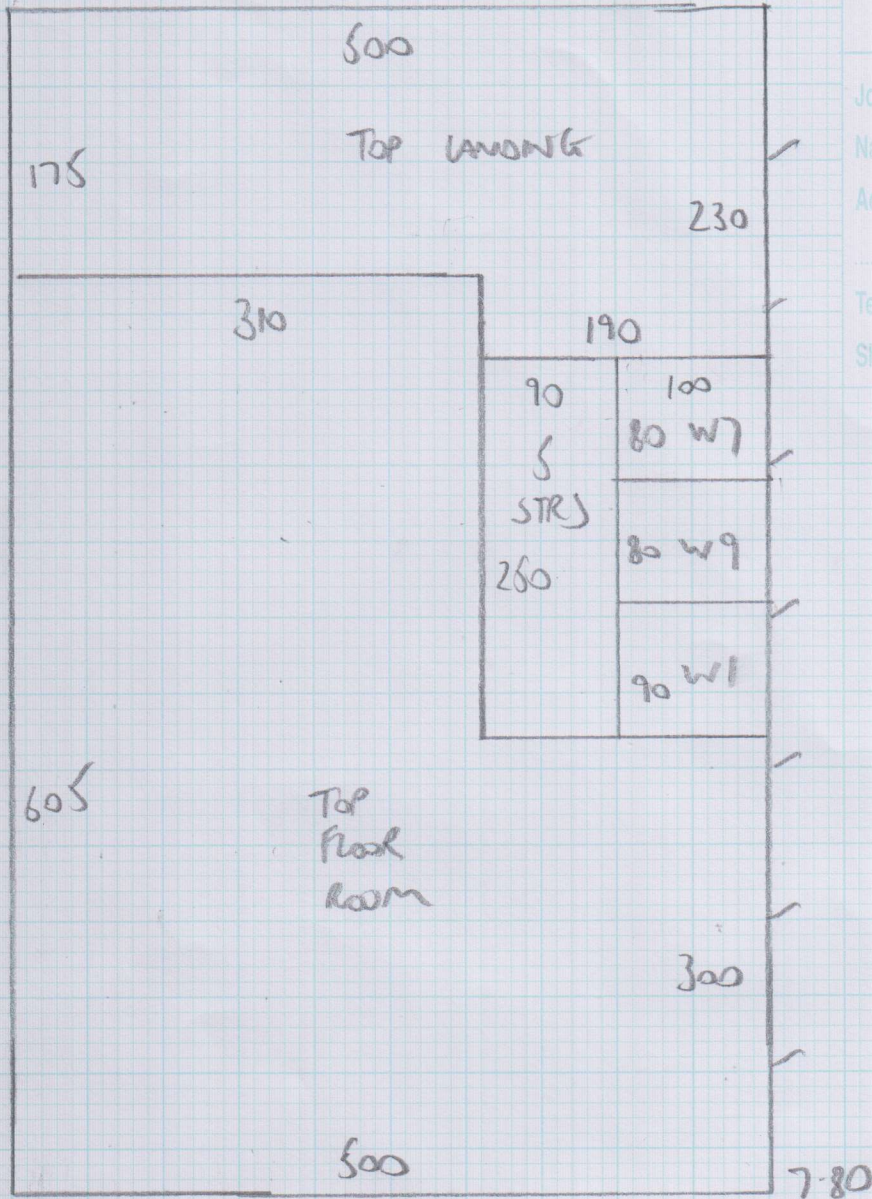

Job No: F24799
 Name: HANNANT
 Address: 63 LITCHFIELD ROAD
 SW11 7PS
 Tel:
 Sheet: 1 of 4

7-80
 5-15
 3-15
 1-55

 17.65m x 5.00m = 88.25m²

TRALEE 5081

Job No: F24799
 Name: HANNANT
 Address: 63 LATCHMERE ROAD
 SW11 2DS
 Tel:
 Sheet: 2 of 4

Job No: F24799

Name: HANNANT

Address: 63 LATCHMERE ROAD
SW11 2DS

Tel:

Sheet: 3 of 4

FIRST FLOOR

MODULED

Job No: F24799

Name: HANWANT

Address: 63 LATCHMERE ROAD
SW11 2DS

Tel: _____

Sheet: 4 of 4

TOP FLOOR