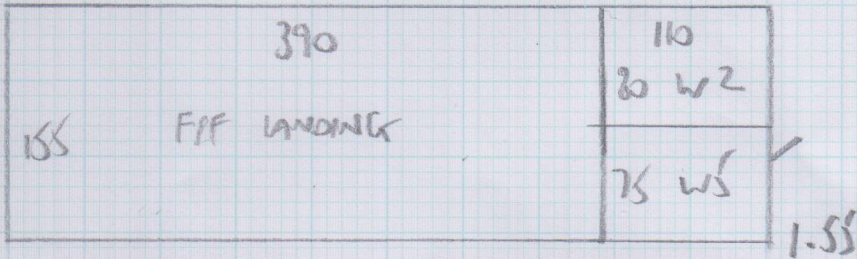

Job No: F24799
 Name: HANNANT
 Address: 63 LITCHFIELD ROAD
 SW11 7PS
 Tel:
 Sheet: 1 of 4

7-80
 5-15
 3-15
 1-55

 17.65m x 5.00m = 88.25m²

TRALEE 5081

Job No: F24799
 Name: HANNANT
 Address: 63 LATCHMERE ROAD
 SW11 2DS
 Tel:
 Sheet: 2 of 4

Job No: F24799

Name: HANNANT

Address: 63 LATCHMERE ROAD
SW11 2DS

Tel:

Sheet: 3 of 4

FIRST FLOOR

MODULED

Job No: F24799

Name: HANWANT

Address: 63 LATCHMERE ROAD
SW11 2DS

Tel: _____

Sheet: 4 of 4

TOP FLOOR