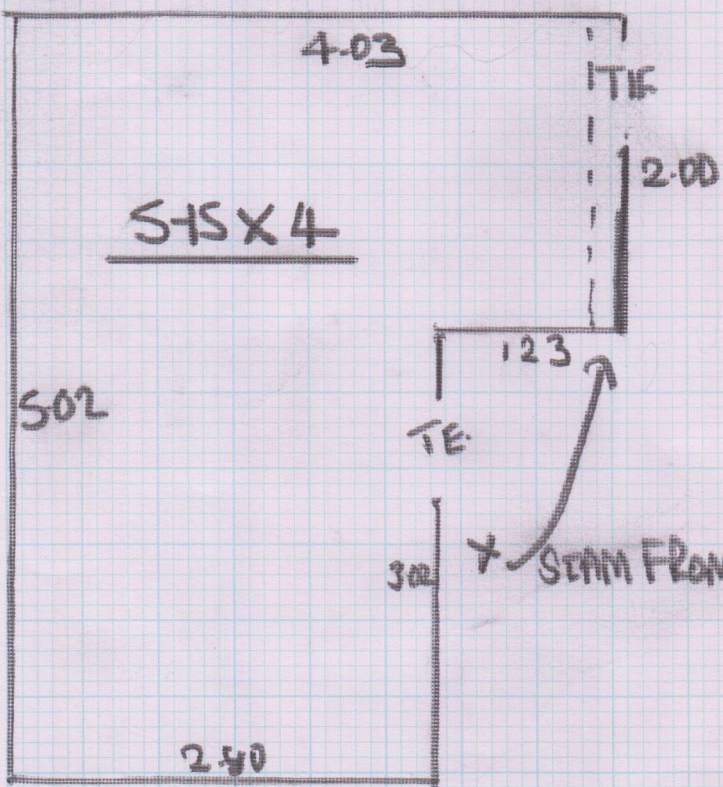

Back Bedroom

Job No: F 24803  
 Name: MR TILLSLEY  
 Address: 22 BURY WALK  
 CHELSEA LONDON SW360B  
 Tel: 07712 497746  
 Sheet: 1 of 1

SHADOW  
SKIRTING  
1 X SHIM

DOUBLE BANK CEILING  
DOORS REQUIRE CASIM

TIE  
SHIM  
CUSTOMER PUTTING IN WOOD.

Floor Bedroom

SHADOW SKIRTING  
MIGHT NEED JOIN. BY  
BATHROOM DOOR OR  
BUILDER TO PUT IN  
THRESHOLD  
2 X SHIM.

ROSKEEN RIB  
- RR 611  
5.15 x 4.00  
2.80  
= 31.80m<sup>2</sup>