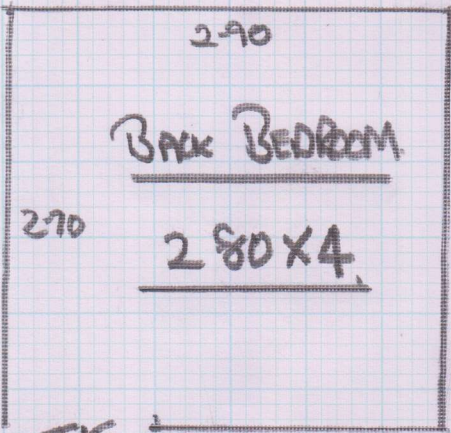

Back Bedroom

Job No: F 24803  
 Name: MR TILLSLEY  
 Address: 22 BURY WALK  
 CHELSEA LONDON SW360B  
 Tel: 07712 497746  
 Sheet: 1 of 1

SHADOW  
SKIRTING  
1 X SHIM

DOUBLE BANK CEILING  
DOORS REQUIRE CASIM

TIE  
SHIM  
CUSTOMER PUTTING IN WOOD.

Floor Bedroom

SHADOW SKIRTING  
MIGHT NEED JOIN. BY  
BATHROOM DOOR OR  
BUILDER TO PUT IN  
THRESHOLD  
2 X SHIM.

ROSKEEN RIB  
- RR 611  
5.15 x 4.00  
2.80  
= 31.80m<sup>2</sup>