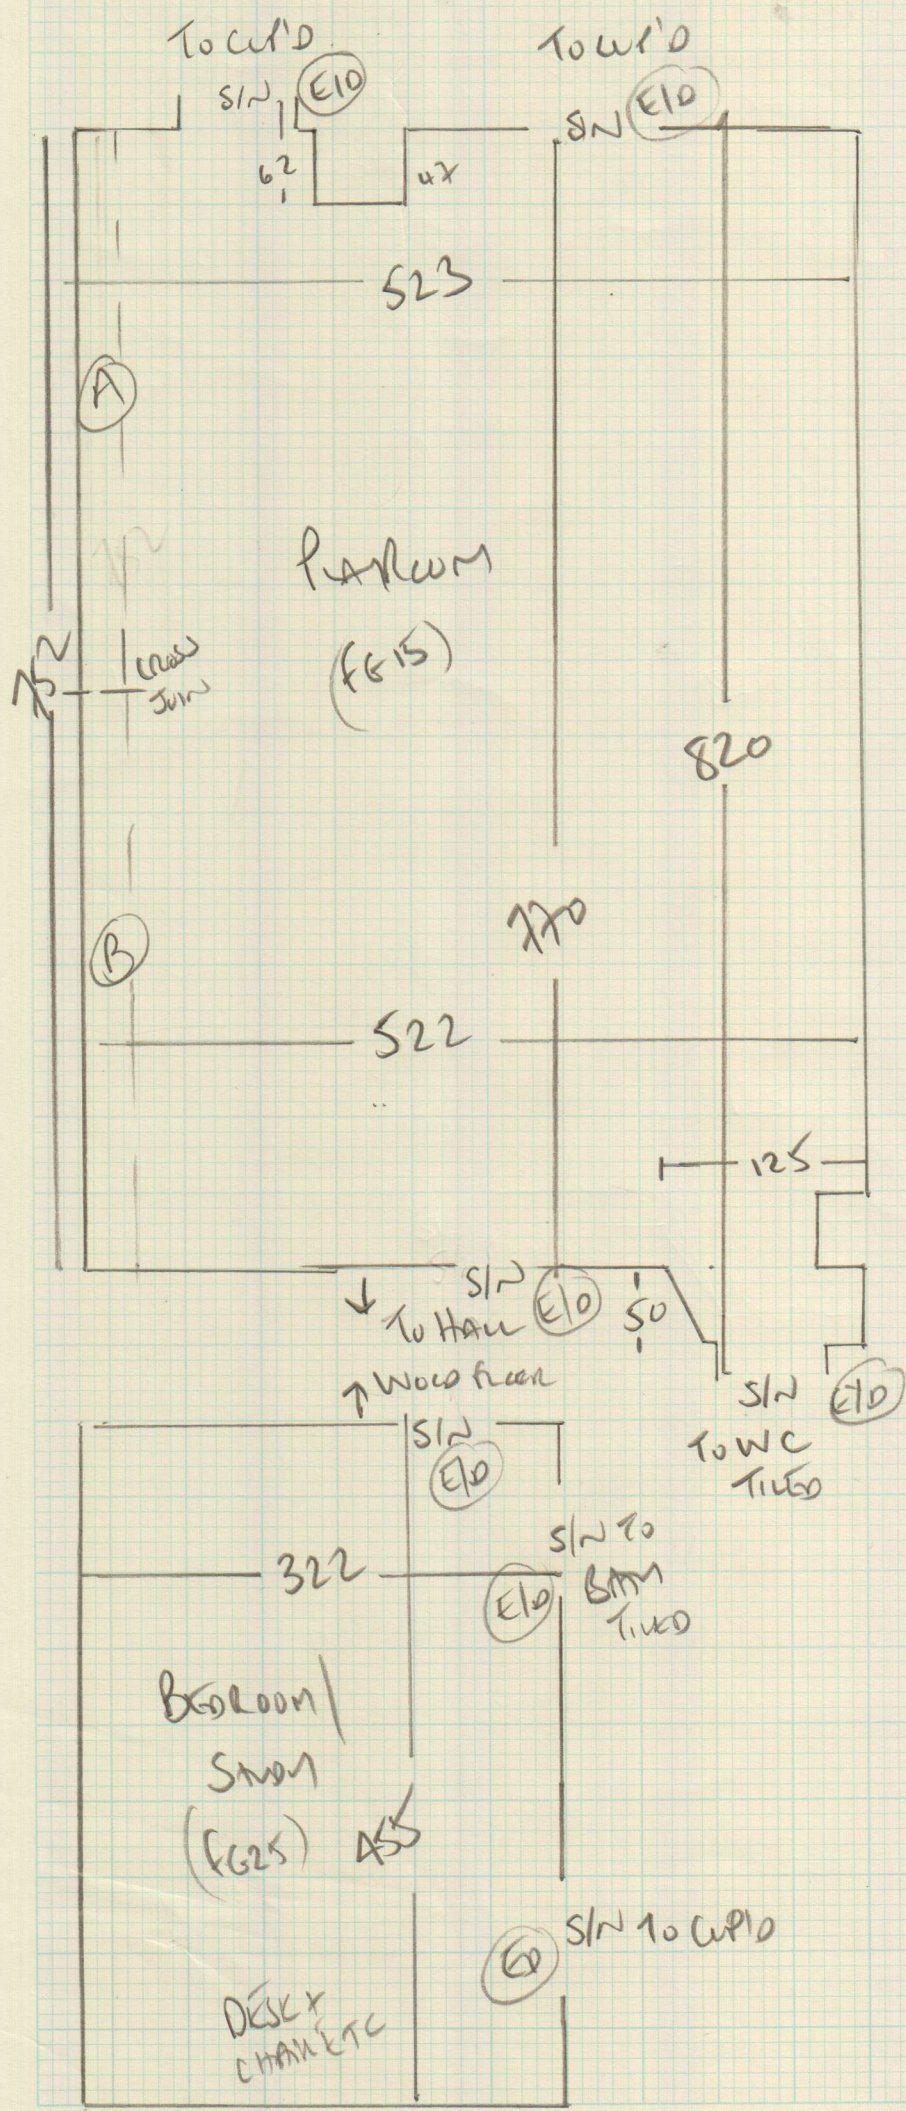

Job No: F2A805
Name: BAILES
Address: 47 WEXHAM LANE
SW18 2RF
Tel:
Sheet: 1 of 2

LUDAKAR
COL DKRI = 339

1270 x 500

6350m²

Job No: F24805
 Name: BAILES
 Address: 47 WILTON ROAD
 SW8 2RT
 Tel:
 Sheet: 2 of 2

Solid Wood floor
 w/ Floor Heating !!
 All Doors Require EASING
 Same Air Bars Req'd
 Stick Sledge for
 Safety sake ??