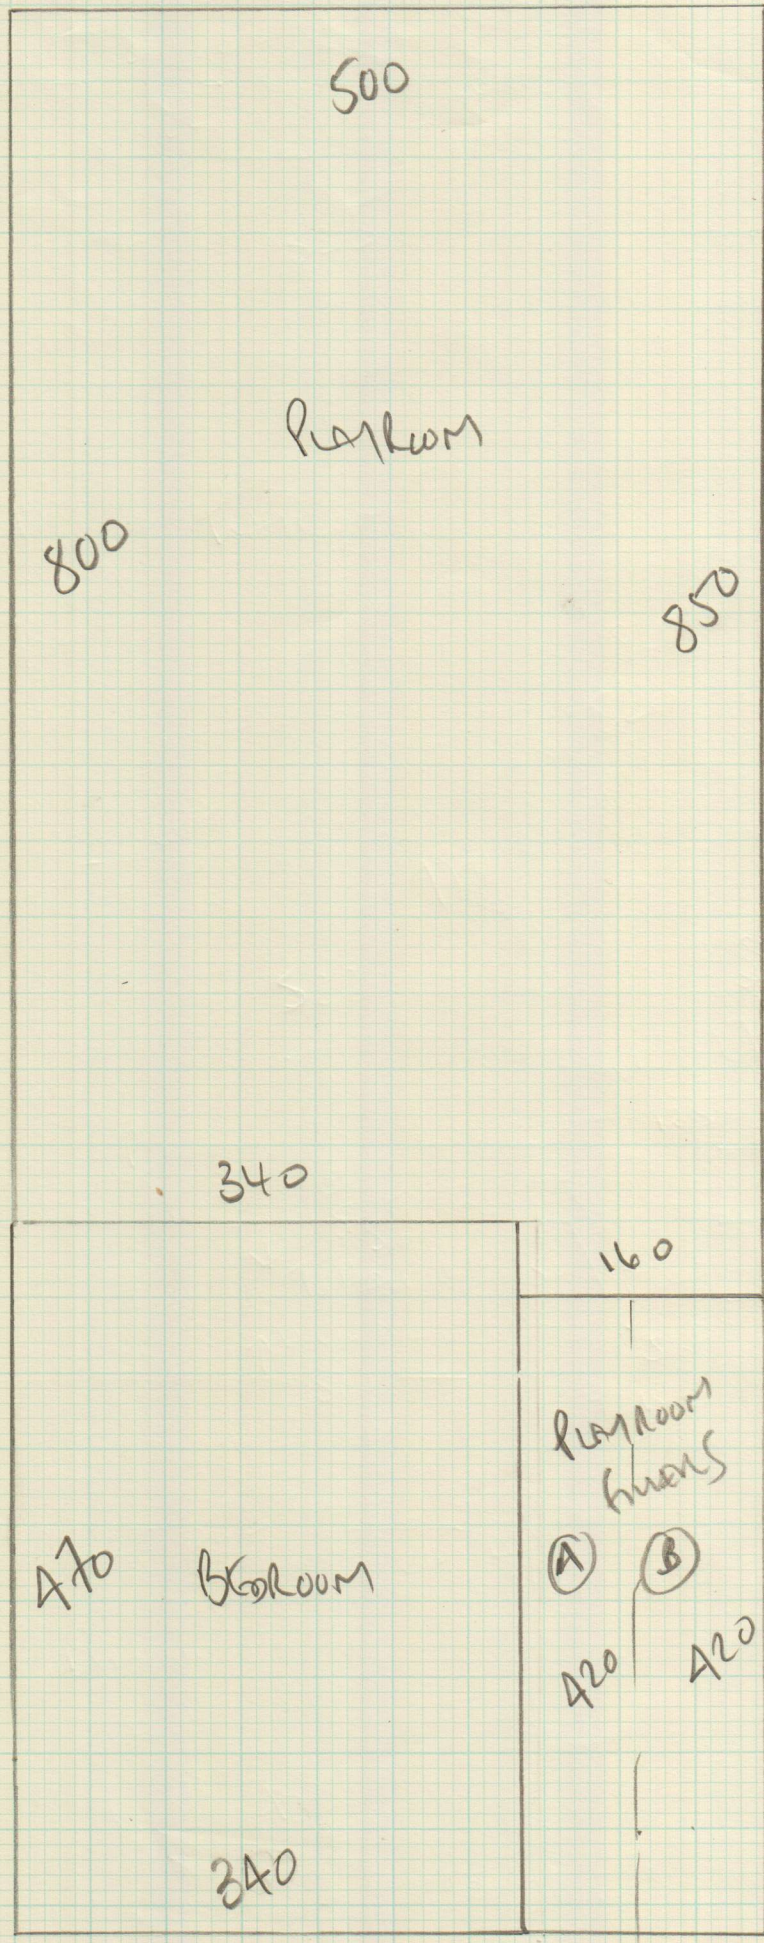

Job No: F2A805
Name: BAILES
Address: 47 WEXHAM LANE
SW18 2RF
Tel:
Sheet: 1 of 2

LUDAKAR
COL DKRI = 339

1270 x 500

6350m²

Job No: F24805
 Name: BAILES
 Address: 47 WILTON ROAD
 SW8 2RT
 Tel:
 Sheet: 2 of 2

Solid Wood floor
 w/ Floor Heating !!
 All Doors Require EASING
 Same Air Bars Req'd
 Stick Sledge for
 Safety sake ??