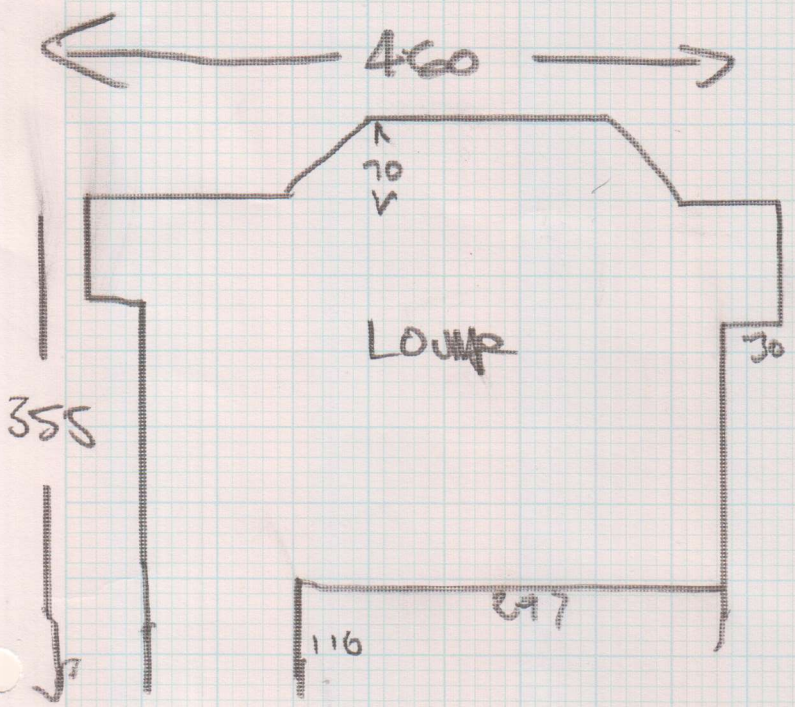

mrcarpets  
DESIGNS FOR FLOORS

Job No: F24806  
 Name: WALKER  
 Address: 68 PETLEY RD  
 LONDON W6 9ST  
 Tel: 07742-524090  
 Sheet: 1 of 3

KATSU - 130  
 440 X 5 PLAN  
 565 X 5 PLAN  
 10-05 X 5 50.25<sup>D</sup>  
 UPLIFT + DUNE  
 2 P.  
 2 Z  
 2 S ALI  
 + KATSU 130  
 COMMUNAL HALL  
 1-00 X SMTR  
 + COIR MAT  
 0-70 X 1 MTR

NOTE THESE  
 ARE THE SIMILS THAT NEED TO BEING VINA

Job No: F 24506.  
 Name: WALKER.  
 Address: 68 Percy Rd  
 LONDON W6 9SF  
 Tel: 07742 521010  
 Sheet: 2 of 3

DVD DOWN  
 ON STAIRS  
 2D.  
 1 2 22  
 2 S.

ST (10) - 45 x 72  
 Hall - 1.05 x 1.00

Job No: F 2480.6  
Name: WALKER  
Address: 68. PETLEY ROAD  
LONDON. W6 9ST  
Tel: 07742-524090  
Sheet: 3 of 3

1-00 X 5-00.

-70 COIR

1-00 X 5-00.

3<sup>rd</sup> WAY

-70 X 1-00

COIR

1 X 4 SIZES ALI