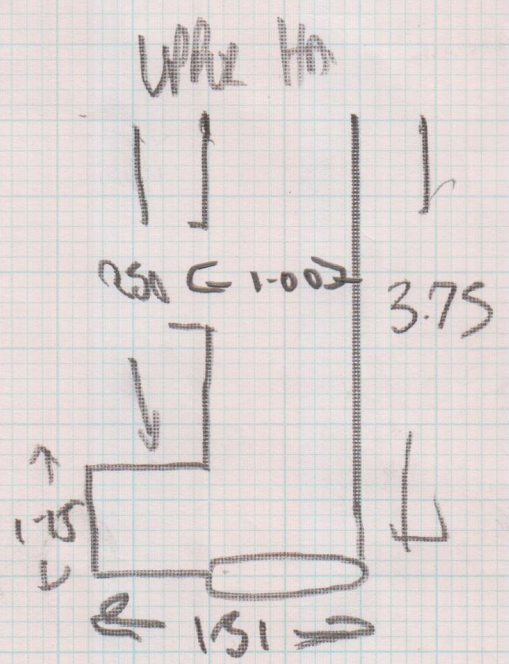

mrcarpets  
DESIGNS FOR FLOORS

Job No: F24806  
 Name: WALKER  
 Address: 68 PETLEY RD  
 LONDON W6 9ST  
 Tel: 07742-524090  
 Sheet: 1 of 3

KATSU - 130  
 440 X 5 PLAN  
 565 X 5 PLAN  
 10-05 X 5 50.25<sup>D</sup>  
 UPLIFT + DUNE  
 2 P.  
 2 Z  
 2 S ALI  
 + KATSU 130  
 COMMUNAL HALL  
 1-00 X SMTR  
 + COIR MAT  
 0-70 X 1 MTR

NOTE THESE  
 ARE THE SIMILS THAT NEED TO BEING VINA

Job No: F 24506.  
 Name: WALKER.  
 Address: 68 Percy Rd  
 LONDON W6 9SF  
 Tel: 07742 521010  
 Sheet: 2 of 3

DVD DOWN  
 ON STAIRS  
 2D.  
 1 2 22  
 2 S.

ST (10) - 45 x 72  
 Hall - 1.05 x 1.00

Job No: F 2480.6  
Name: WALKER  
Address: 68. PETLEY ROAD  
LONDON. W6 9ST  
Tel: 07742-524090  
Sheet: 3 of 3

1-00 X 5-00.

-70 COIR

1-00 X 5-00.

3<sup>rd</sup> WAY

-70 X 1-00

COIR

1 X 4 SIZES ALI