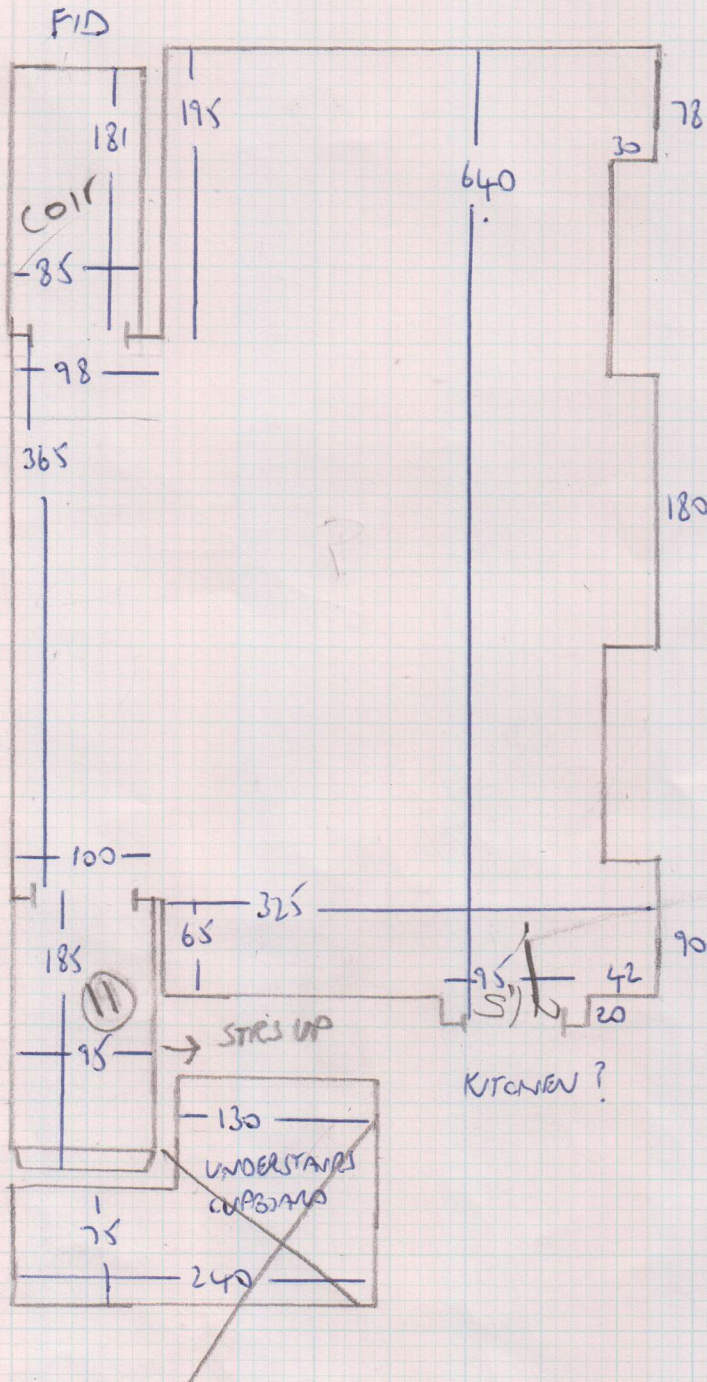

Job No: F24780 F24808

Name: CORNELIUS | SEGER

Address: 33 ARCHWAY ST

SW13 0AS

Tel:

Sheet: 3 of 5

GROUND FLOOR