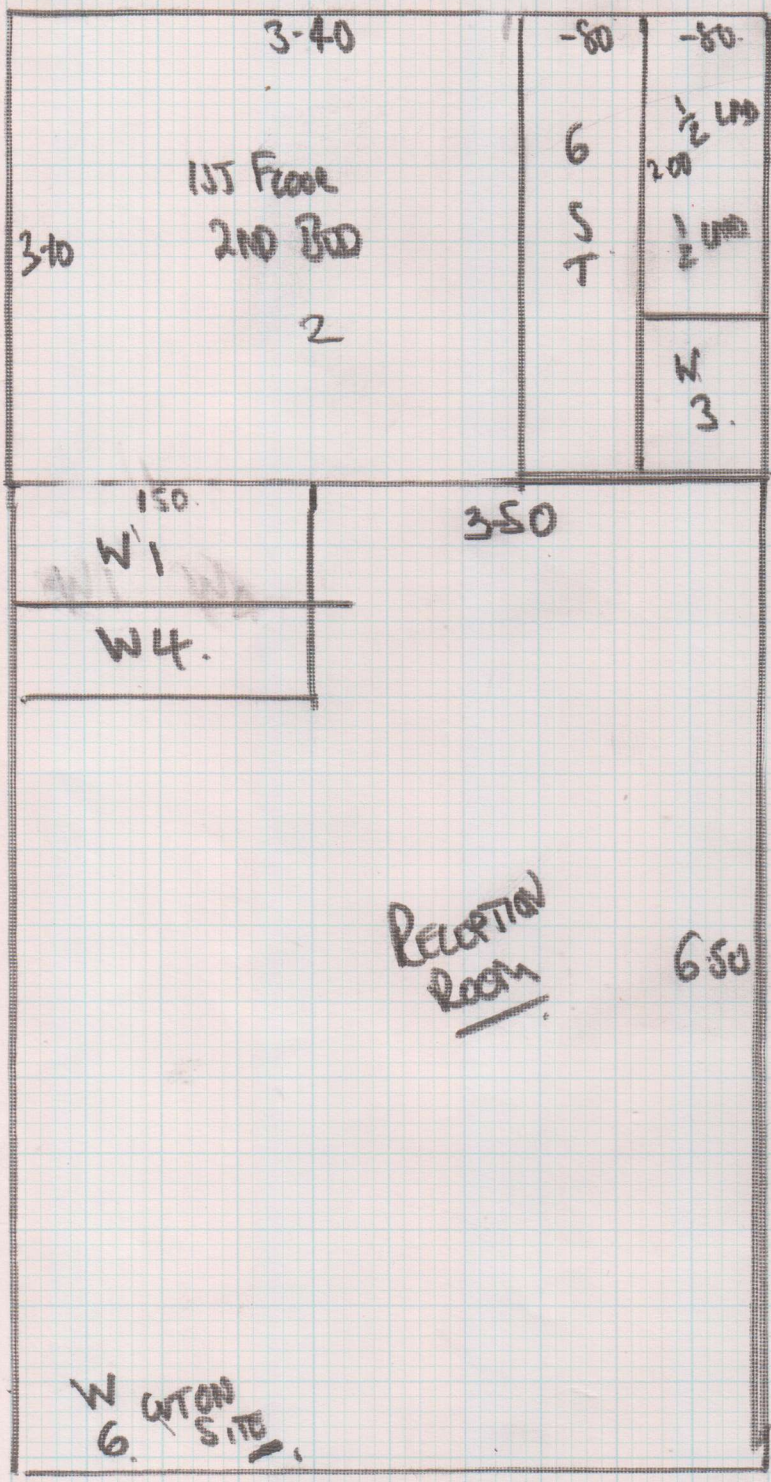

Job No: F24808  
 Name: SEGER  
 Address: 33 ARCHWAY STREET, SW12 0AS  
 Tel:  
 Sheet: 1 OF 5

NATURAL LOOP  
 BRIAR CORN

- RECEPT - 6-50 x SMTR
- PLAN - 8-70 x SMTR
- PLAN - 3-15 x SMTR
- PLAN - 3-10 x SMTR
- 21-45 x SMTR

ROLL ORDERED  
 21-70 x SMTR

①

Job No: F24808  
 Name: SEGER  
 Address: 33 ARCHWAY STREET SW13 0AS  
 Tel:  
 Sheet: 2 OF 5

① 9-60XS

② 11-85XS

21-45XS 107.25<sup>D</sup>

3 TIE

1 SQ.

4D.

COIR 190 X 100.

(21-70 x SMTR) (R)

NATURAL LOOP  
BRIAR CORN

Job No: F24780 F24808

Name: CORNELIUS | SEGER

Address: 33 ARCHWAY ST

SW13 0AS

### **21.70m x 5.00m ordered from Westex Carpets**

Reception Room	6.50m x 5.00m
Plan	8.70m x 5.00m
Plan	3.15m x 5.00m
Plan	3.10m x 5.00m

=====  
**Total**                      **21.45m x 5.00m**  
=====