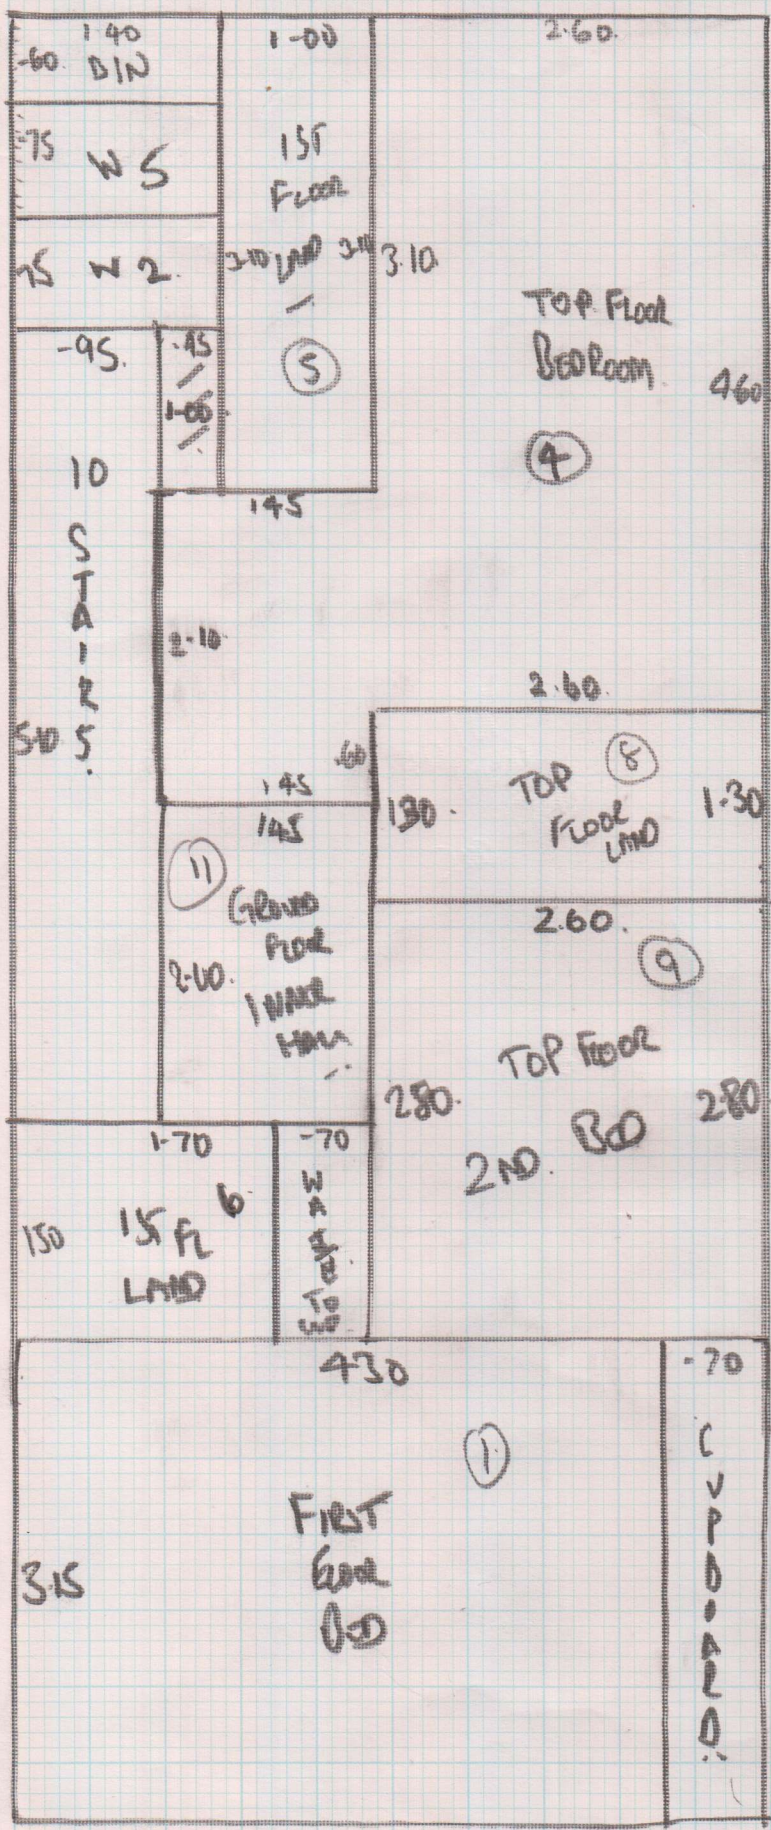

Job No: F24808  
 Name: SEGER  
 Address: 33 ARCHWAY STREET, SW12 0AS  
 Tel:  
 Sheet: 1 OF 5

NATURAL LOOP  
 BRIAR CORN

- RECEPT - 6-50 x SMTR
- PLAN - 8-70 x SMTR
- PLAN - 3-15 x SMTR
- PLAN - 3-10 x SMTR
- 21-45 x SMTR

ROLL ORDERED  
 21-70 x SMTR

①

Job No: F24808  
 Name: SEGER  
 Address: 33 ARCHWAY STREET SW13 0AS  
 Tel:  
 Sheet: 2 OF 5

① 9-60XS

② 11-85XS

21-45XS 107.25<sup>D</sup>

3 TIE

1 SQ.

4D.

COIR 190 X 100.

(21-70 x SMTR) (R)

NATURAL LOOP  
BRIAR CORN

Job No: F24780 F24808

Name: CORNELIUS | SEGER

Address: 33 ARCHWAY ST

SW13 0AS

### **21.70m x 5.00m ordered from Westex Carpets**

Reception Room	6.50m x 5.00m
Plan	8.70m x 5.00m
Plan	3.15m x 5.00m
Plan	3.10m x 5.00m

=====  
**Total**                      **21.45m x 5.00m**  
=====