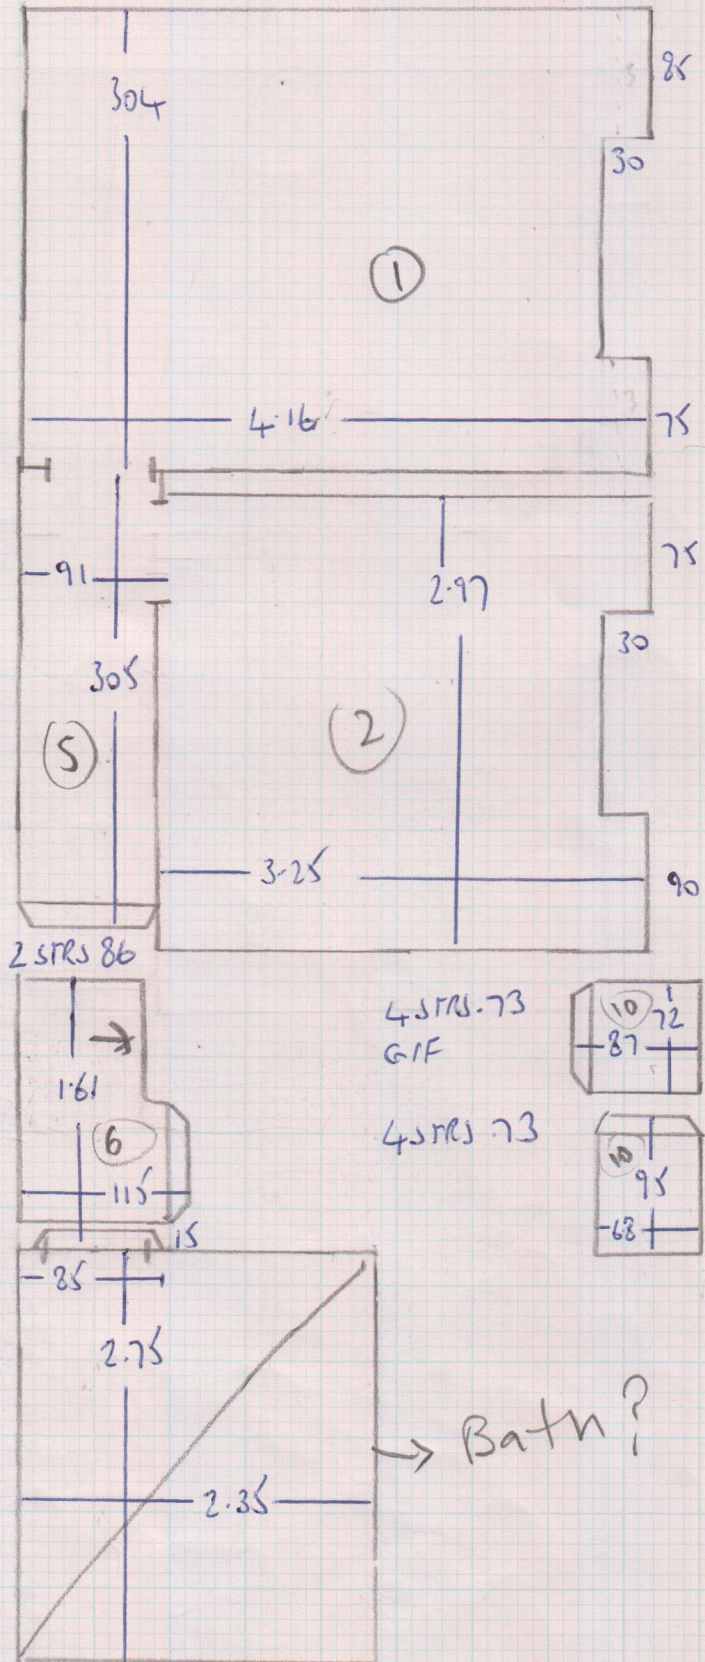

ROLL ORDERED  
 21-70 x SMTR

①

Job No: F24808  
 Name: SEGER  
 Address: 33 ARCHWAY STREET SW13 0AS  
 Tel:  
 Sheet: 2 OF 5

① 9-60XS

② 11-85XS

21-45XS 107.25<sup>D</sup>

3 TIE

1 SQ.

4D.

COIR 190 X 100.

(21-70 x SMTR) (R)

NATURAL LOOP  
BRIAR CORN

Job No: F24780 F24808

Name: CORNELIUS | SEGER

Address: 33 ARCHWAY ST

SW13 0AS

Job No: F24780 F24808  
 Name: CORNELIUS / SEGER  
 Address: 33 ARCHWAY ST  
 SW13 0AS

Tel:  
 Sheet: 5 OF 5

TOP FLOOR

- 3 STPS 70x47 ✓
- W 82x59
- X W 95x65
- X W 65x65
- W 78x61 ✓
- X W 100x47 ✓
- W 70x63
- 3 STPS 70x47 ✓
- \*DBN 100x47 (7)

### **21.70m x 5.00m ordered from Westex Carpets**

Reception Room	6.50m x 5.00m
Plan	8.70m x 5.00m
Plan	3.15m x 5.00m
Plan	3.10m x 5.00m

=====  
**Total**                      **21.45m x 5.00m**  
=====