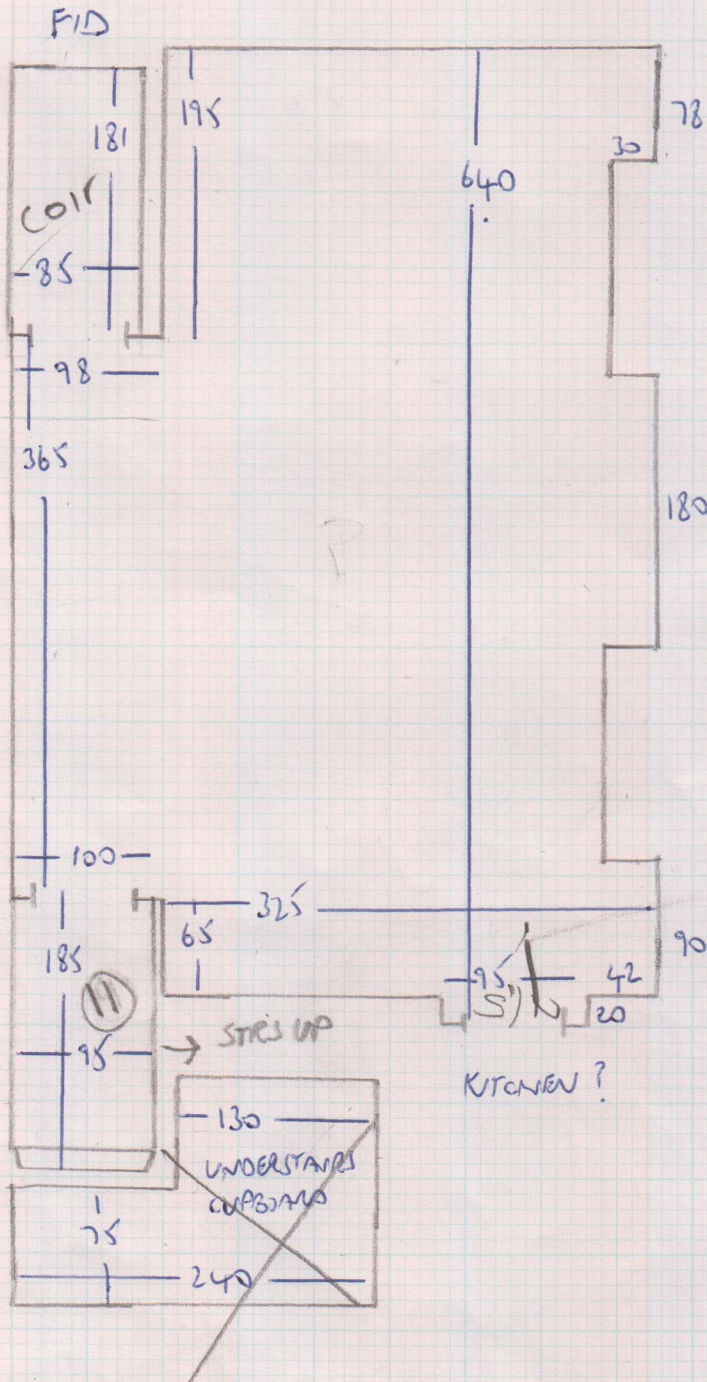

Job No: F24780 F24808

Name: CORNELIUS | SEGER

Address: 33 ARCHWAY ST

SW13 0AS

Tel:

Sheet: 3 of 5

GROUND FLOOR