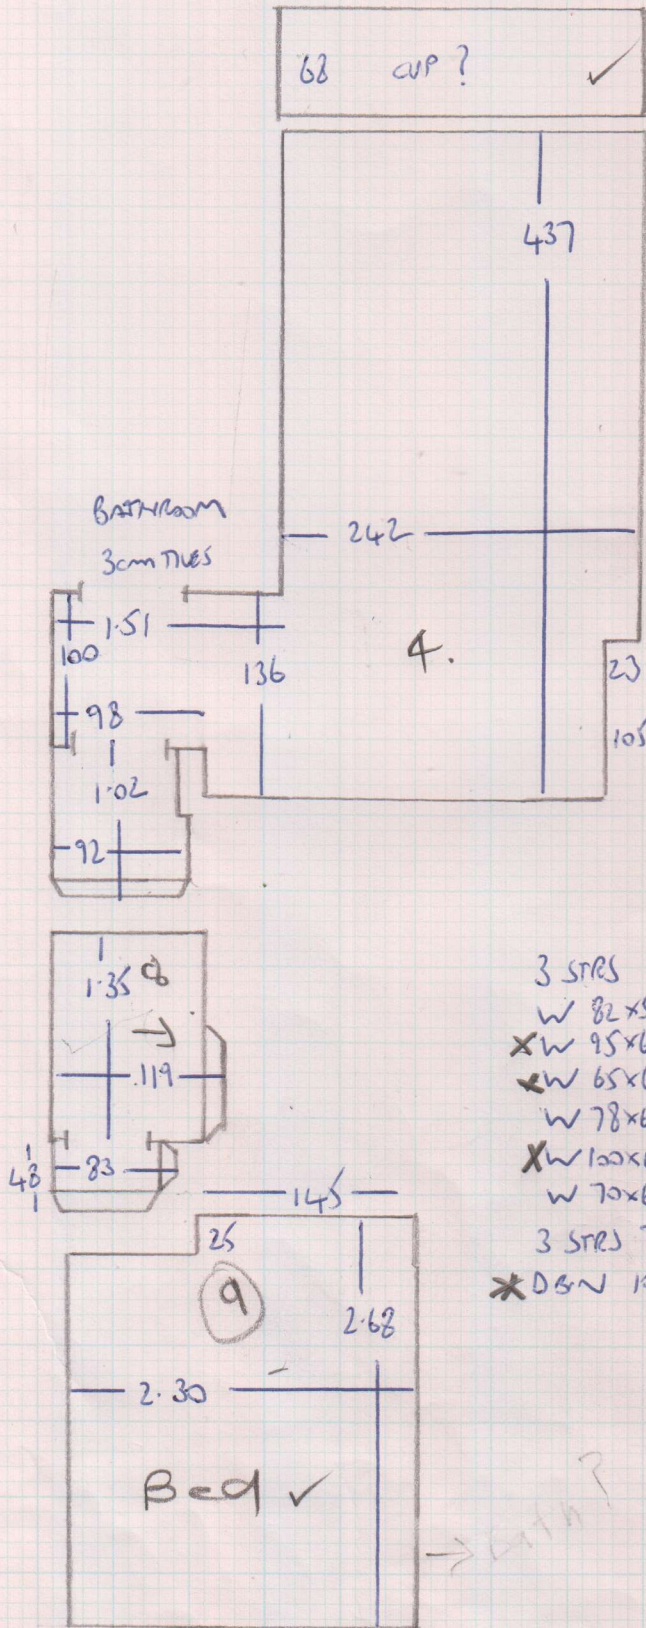

ROLL ORDERED  
 21-70 x SMTR

①

Job No: F24808  
 Name: SEGER  
 Address: 33 ARCHWAY STREET SW13 0AS  
 Tel:  
 Sheet: 2 OF 5

① 9-60XS

② 11-85XS

21-45XS 107.25<sup>D</sup>

3 TIE

1 SQ.

4D.

COIR 190 X 100.

(21-70 x SMTR) (R)

NATURAL LOOP  
BRIAR CORN

Job No: F24780 F24808

Name: CORNELIUS | SEGER

Address: 33 ARCHWAY ST

SW13 0AS

Job No: F24780 F24808  
 Name: CORNELIUS / SEGER  
 Address: 33 ARCHWAY ST  
 SW13 0AS

Tel:  
 Sheet: 5 OF 5

TOP FLOOR

- 3 STPS 70x47 ✓
- W 82x59
- X W 95x65
- X W 65x65
- W 78x61 ✓
- X W 100x47 ✓
- W 70x63
- 3 STPS 70x47 ✓
- \*DBN 100x47 (7)

### **21.70m x 5.00m ordered from Westex Carpets**

Reception Room	6.50m x 5.00m
Plan	8.70m x 5.00m
Plan	3.15m x 5.00m
Plan	3.10m x 5.00m

=====  
**Total**                      **21.45m x 5.00m**  
=====