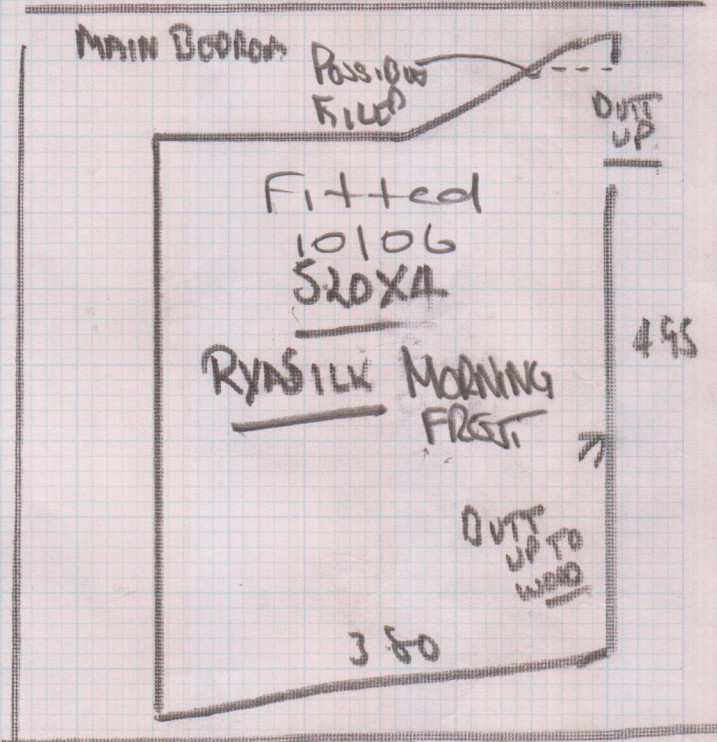

Car 1-05 X 1-00

MAIN ROOM
 5.20 X 4 RYASILK

Job No: F24818
 Name: KITTY FORDHAM
 Address: 3 CLAMLEY ROAD
 LONDON W10 6SZ
 Tel: 07932-501212
 Sheet: 2 of 3

TOP FLOOR

TOP Bedroom
 NATURAL LOOP CARBON SOYA

- RISER - 20 X 82
- ST ④ - 45 X 72
- 1/2 LAND 1-10 X 75
- 1/2 LAND 1-25 X 145
- ST ⑥ - 45 X 91

- RISER - 22 X 76
- ST ⑤ - 45 X 76 + TURN
- 1/2 LAND 1-00 X 220

WINDOWS ⑨ - 45 X 85 + TURN

- RISER - 15 X 75
- ST ⑤ - 45 X 76
- 1/2 LAND 1-00 X 220

WINDOWS ⑩ - 45 X 90 + TURN

ENTRANCE COR. 1-05 X 1-00

Job No: F24818
 Name: FORDHAM
 Address: 3 BRIMLEY ROAD
 WID 652
 Tel:
 Sheet: 3 of 3