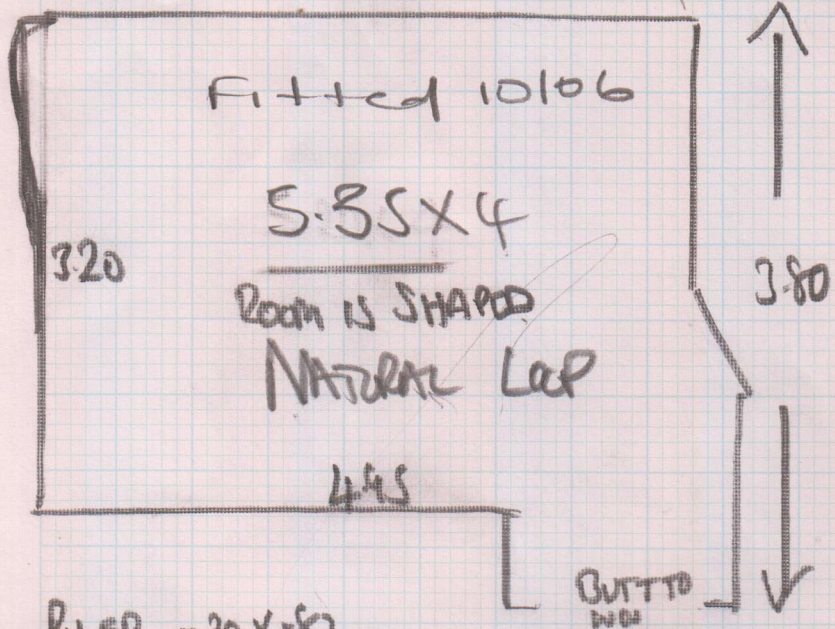

Job No: F 24818
 Name: KITTY FORDHAM
 Address: 3 BRANLEY RD
 LONDON W10 6SZ
 Tel: 07992-501212
 Sheet: 1 of 3

LOUNGE STAIRS 1/2 LAND
 + TOP 300 ROOM
 TOP Bed 535 X 4
 355 X 4
 500 X 4
 535 X 4 W. 1580

OLD DOWN
 SIZE ON
 SEDGE
 NEW URAY
 NO BARS

Car 1-05 X 1-00

MAIN ROOM
 5.20 X 4 RYASILK

Job No: F24818
 Name: KITTY FORDHAM
 Address: 3 CLAMLEY ROAD
 LONDON W10 6SZ
 Tel: 07932-501212
 Sheet: 2 of 3

TOP FLOOR

TOP Bedroom
 NATURAL LOOP CARBON SOYA

- RISER - 20 X 82
- ST ④ - 45 X 72
- 1/2 LAND 1-10 X 75
- 1/2 LAND 1-25 X 145
- ST ⑥ - 45 X 91

- RISER - 22 X 76
- ST ⑤ - 45 X 76 + TURN
- 1/2 LAND 1-00 X 220

WINDOWS ⑨ - 45 X 85 + TURN

- RISER - 15 X 75
- ST ⑤ - 45 X 76
- 1/2 LAND 1-00 X 220

WINDOWS ⑩ - 45 X 90 + TURN

ENTRANCE COR. 1-05 X 1-00

Job No: F24818
 Name: FORDHAM
 Address: 3 BRIMLEY ROAD
 WID 652
 Tel:
 Sheet: 3 of 3