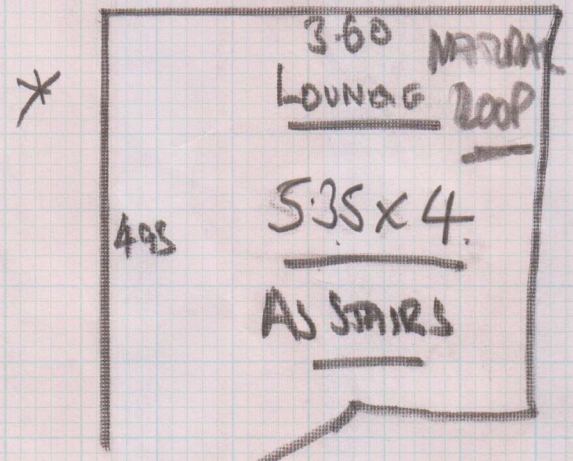

Job No: F 24818
 Name: KITTY FORDHAM
 Address: 3 BRANLEY RD
 LONDON W10 6SZ
 Tel: 07992-501212
 Sheet: 1 of 3

LOUNGE STAIRS 1/2 LAND
 + TOP 300 ROOM
 TOP Bed 535 X 4
 355 X 4
 500 X 4
 535 X 4 W. 1580

OLD DOWN
 SIZE ON
 SEDGE
 NEW URAY
 NO BARS

Car 1-05 X 1-00

MAIN ROOM
 5.20 X 4 RYASILK

Job No: F24818
 Name: KITTY FORDHAM
 Address: 3 CLAMLEY ROAD
 LONDON W10 6SZ
 Tel: 07932-501212
 Sheet: 2 of 3

TOP FLOOR

TOP Bedroom
 NATURAL LOOP CARBON SOYA

- RISER - 20 X 82
- ST ④ - 45 X 72
- 1/2 LAND 1-10 X 75
- 1/2 LAND 1-25 X 145
- ST ⑥ - 45 X 91

- RISER - 22 X 76
- ST ⑤ - 45 X 76 + TURN
- 1/2 LAND 1-00 X 220

WINDOWS ⑨ - 45 X 85 + TURN

- RISER - 15 X 75
- ST ⑤ - 45 X 76
- 1/2 LAND 1-00 X 220

WINDOWS ⑩ - 45 X 90 + TURN

ENTRANCE COR. 1-05 X 1-00

Job No: F24818
 Name: FORDHAM
 Address: 3 BRIMLEY ROAD
 WID 652
 Tel:
 Sheet: 3 of 3