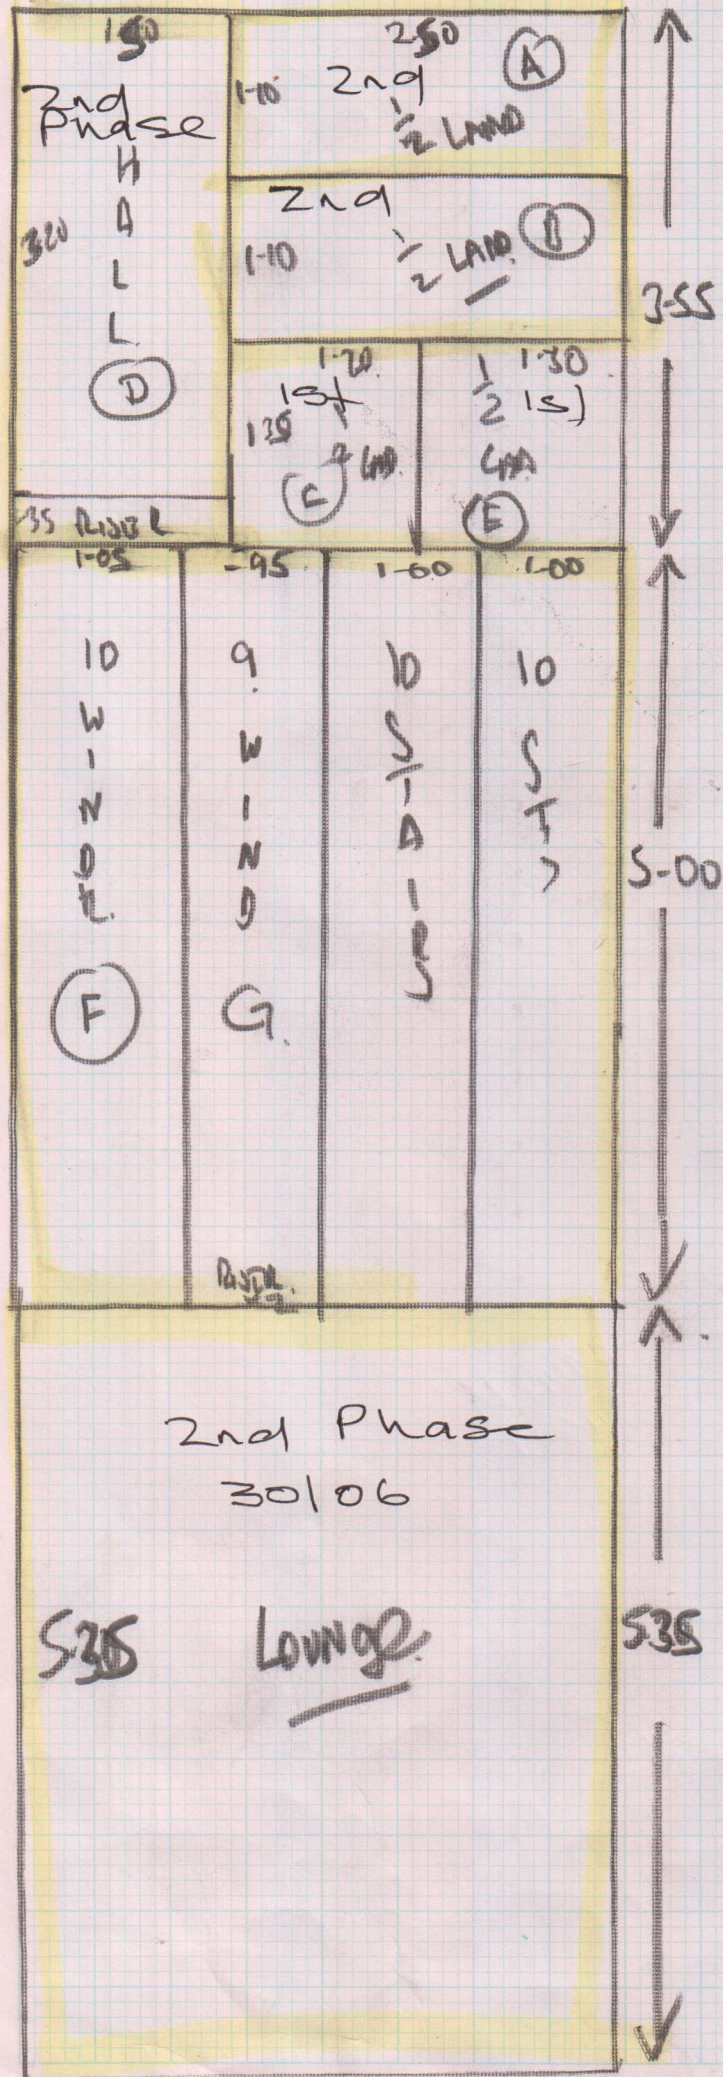

Job No: F 24818
 Name: KITTY FORDHAM
 Address: 3 BRANLEY RD
 LONDON W10 6SZ
 Tel: 07992-501212
 Sheet: 1 of 3

LOUNGE STAIRS 1/2 LAND
 + TOP 300 ROOM
 TOP Bed 535 X 4
 355 X 4
 500 X 4
 535 X 4 W. 1580

OLD DOWN
 SIZE ON
 SEDGE
 NEW URAY
 NO BARS

Car 1-05 X 1-00

MAIN ROOM
 5.20 X 4 RYASILK

Job No: F24818
 Name: KITTY FORDHAM
 Address: 3 CLAMLEY ROAD
 LONDON W10 6SZ
 Tel: 07932-501212
 Sheet: 2 of 3

TOP FLOOR

TOP Bedroom
 NATURAL LOOP CARBON SOYA

- RISER - 20 X 82
- ST ④ - 45 X 72
- 1/2 LAND 1-10 X 75
- 1/2 LAND 1-25 X 145
- ST ⑥ - 45 X 91

- RISER - 22 X 76
- ST ⑤ - 45 X 76 + TURN
- 1/2 LAND 1-00 X 220

WINDOWS ⑨ - 45 X 85 + TURN

- RISER - 15 X 75
- ST ⑤ - 45 X 76
- 1/2 LAND 1-00 X 220

WINDOWS ⑩ - 45 X 90 + TURN

ENTRANCE COR. 1-05 X 1-00

Job No: F24818
 Name: FORDHAM
 Address: 3 BRIMLEY ROAD
 WID 652
 Tel:
 Sheet: 3 of 3