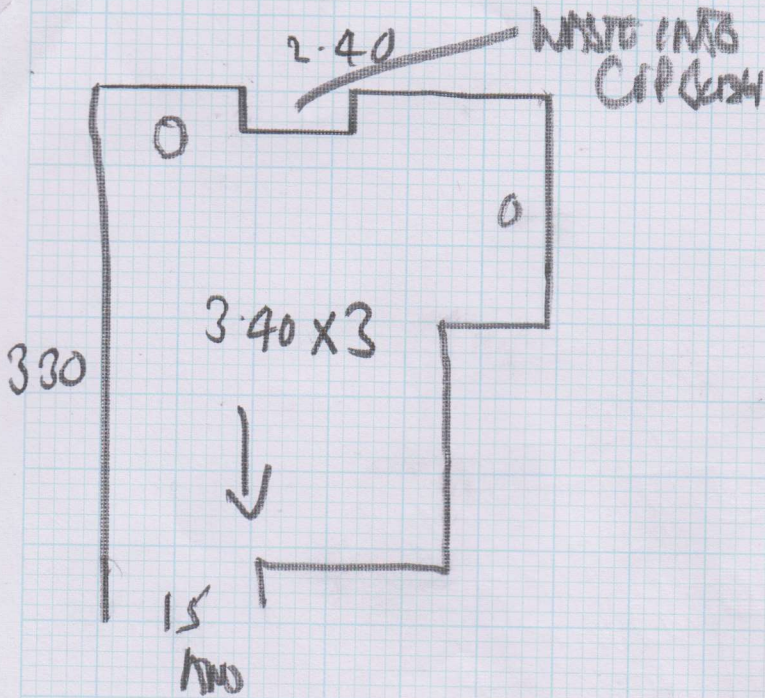

Job No: F24823  
Name: MISS J McENASTY  
Address: 15 HALDANE RD  
LONDON SW6 7ET  
Tel: 02073811482  
Sheet: 1 of 1

OLD DOWN  
CUSTOMER TO UPLIFT  
+ TAKE SKIRTING  
9ft  
BRING DOWN MATLS  
+ FURNISH FLOOR  
MATTL  
1 Single S/C