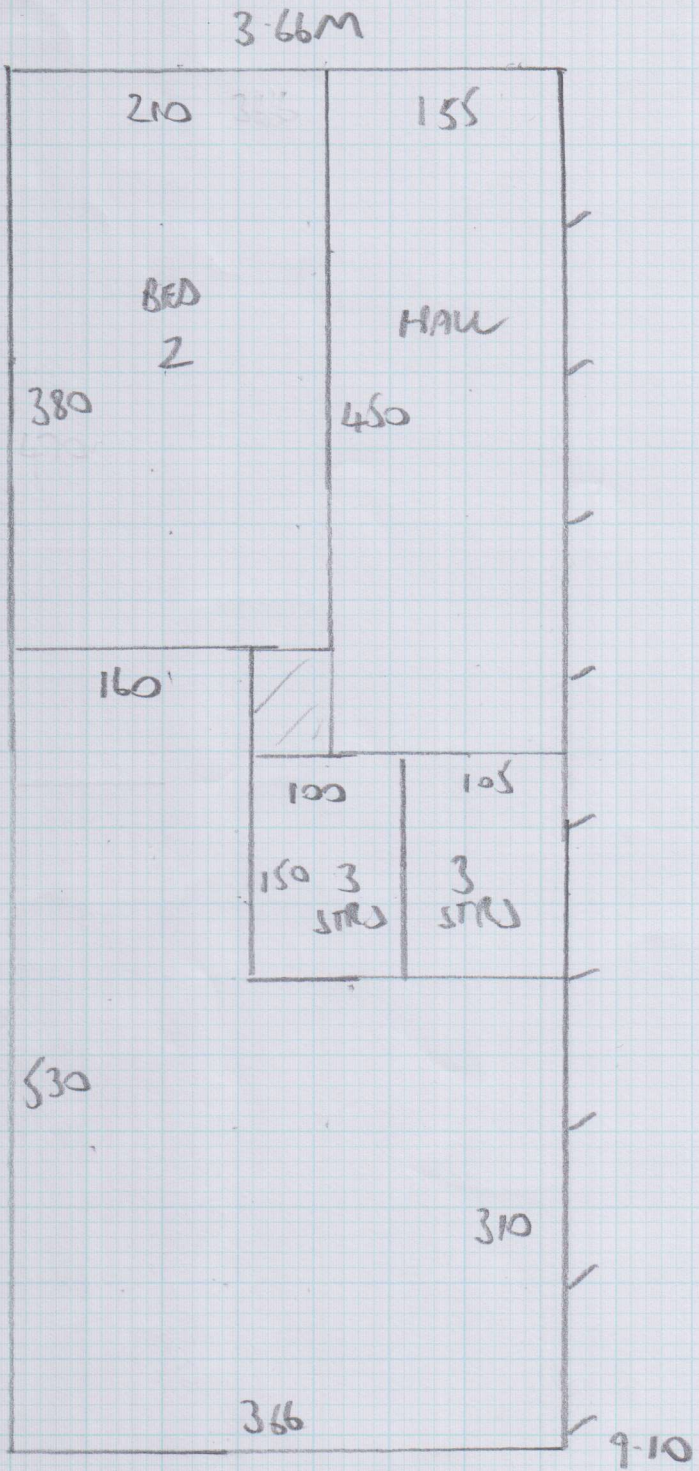

Job No: F24828  
 Name: FELGATE  
 Address: FUR B 38 SANDWICH  
 RD SWL 7QJ  
 Tel:  
 Sheet: 1 of 2

9-10 CIP  
 4-65 LIVING ROOM  

---

 13.75 x 3.66 = 50.33m<sup>2</sup>

PENULTIMA - SCOTCH MIST

Job No: F24828  
 Name: FELCATE  
 Address: PLOT B 38 SANDMERE RD  
 SW4 7QJ  
 Tel:  
 Sheet: 2 of 2

5 STAIRS - 90