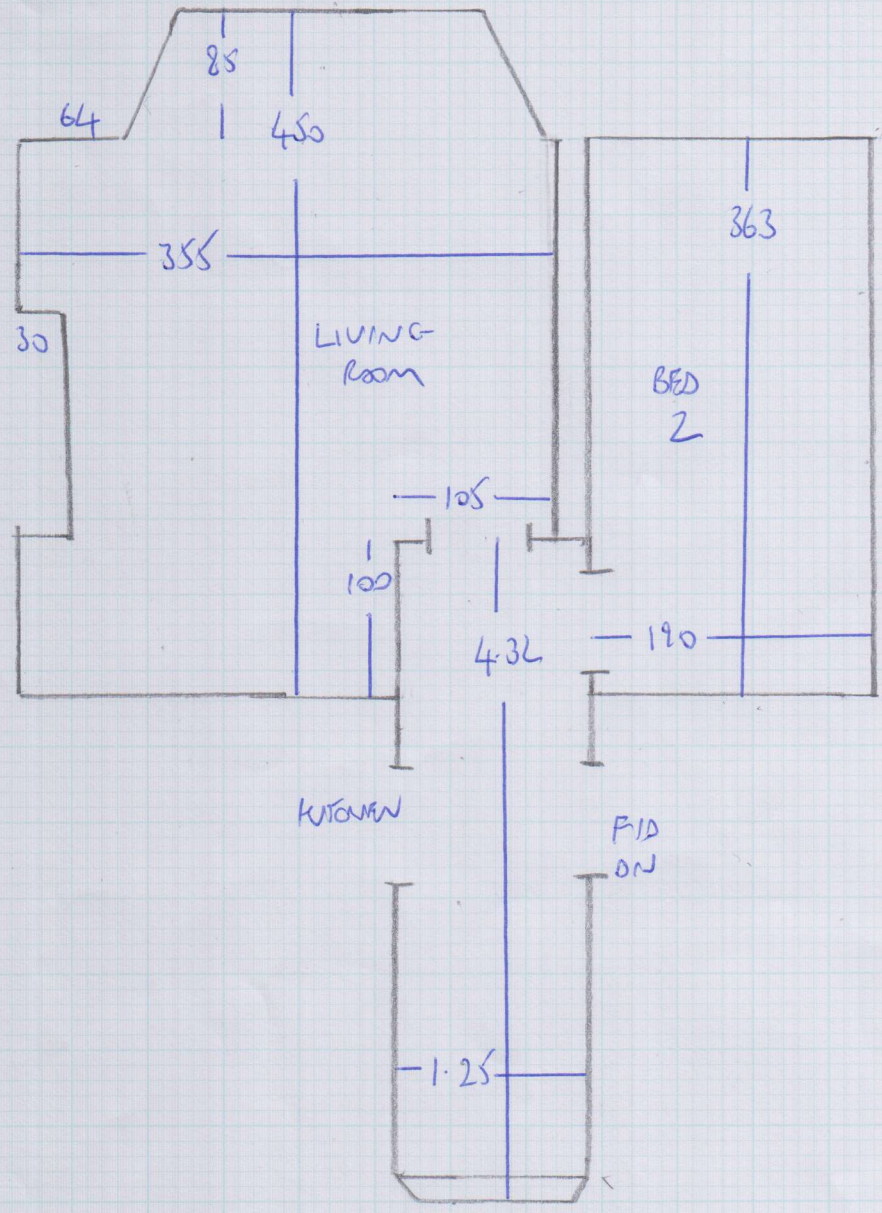

Job No: F24828  
 Name: FELGATE  
 Address: FUR B 38 SANDWICH  
 RD SWL 7QJ  
 Tel:  
 Sheet: 1 of 2

9-10 CIP  
 4-65 LIVING ROOM  

---

 13.75 x 3.66 = 50.33m<sup>2</sup>

PENULTIMA - SCOTCH MIST

Job No: F24828  
 Name: FELCATE  
 Address: PLOT B 38 SANDMERE RD  
 SW4 7QJ  
 Tel:  
 Sheet: 2 of 2

5 STAIRS - 90