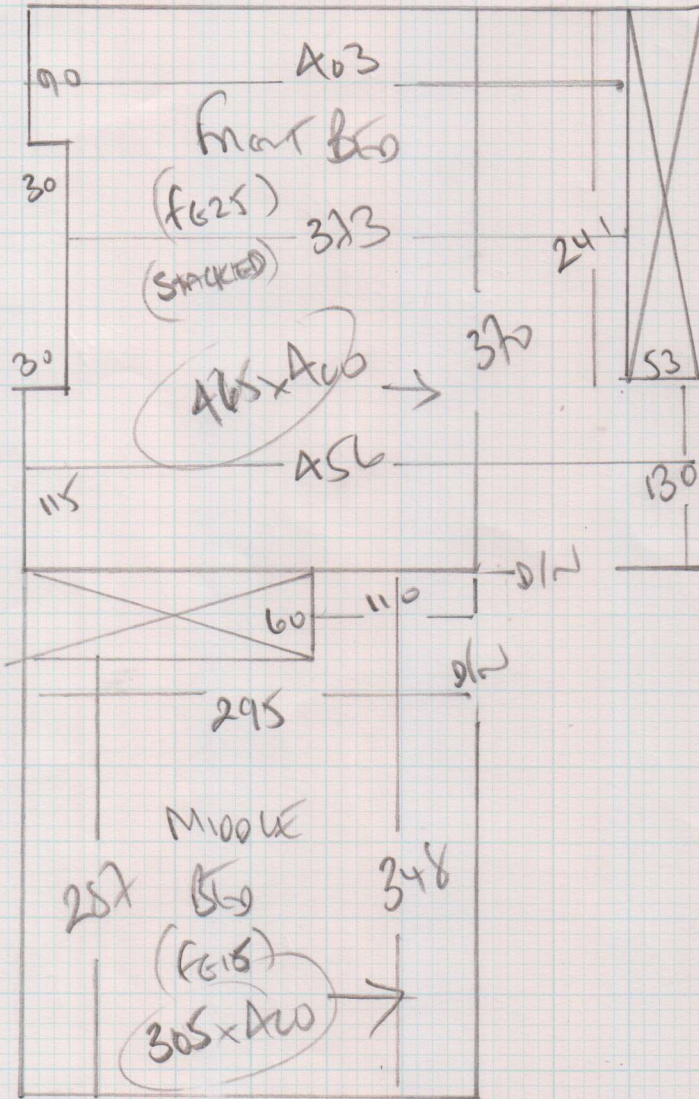

Job No: F24833
 Name: LEWIS
 Address: 79 SHENBROOK RD
 SW6 7AL
 Tel:
 Sheet: 1 of 1

WEST VILLAGE - GREENWICH

FRONT BED 465 x 400
 MIDDLE BED 305 x 400
 770 x 400

30.80m²

SUPPLY ONLY

2 Boxes @
 3.

MODURO TRANSFORM
 COLOR 22229
 BLACK JACK OAK