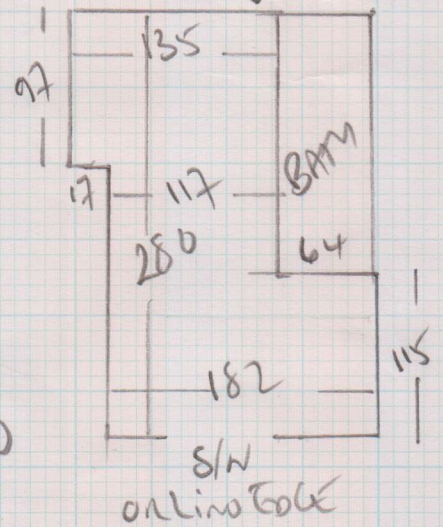

Job No: F24833
 Name: LEWIS
 Address: 79 SHENBROOK RD
 SW6 7AL
 Tel:
 Sheet: 1 of 1

WEST VILLAGE - GREENWICH

FRONT BED 465 x 400
 MIDDLE BED 305 x 400
 770 x 400

30.80m²

SUPPLY ONLY

2 Boxes @
 3.

MODURO TRANSFORM
 COLOR 22229
 BLACK JACK OAK