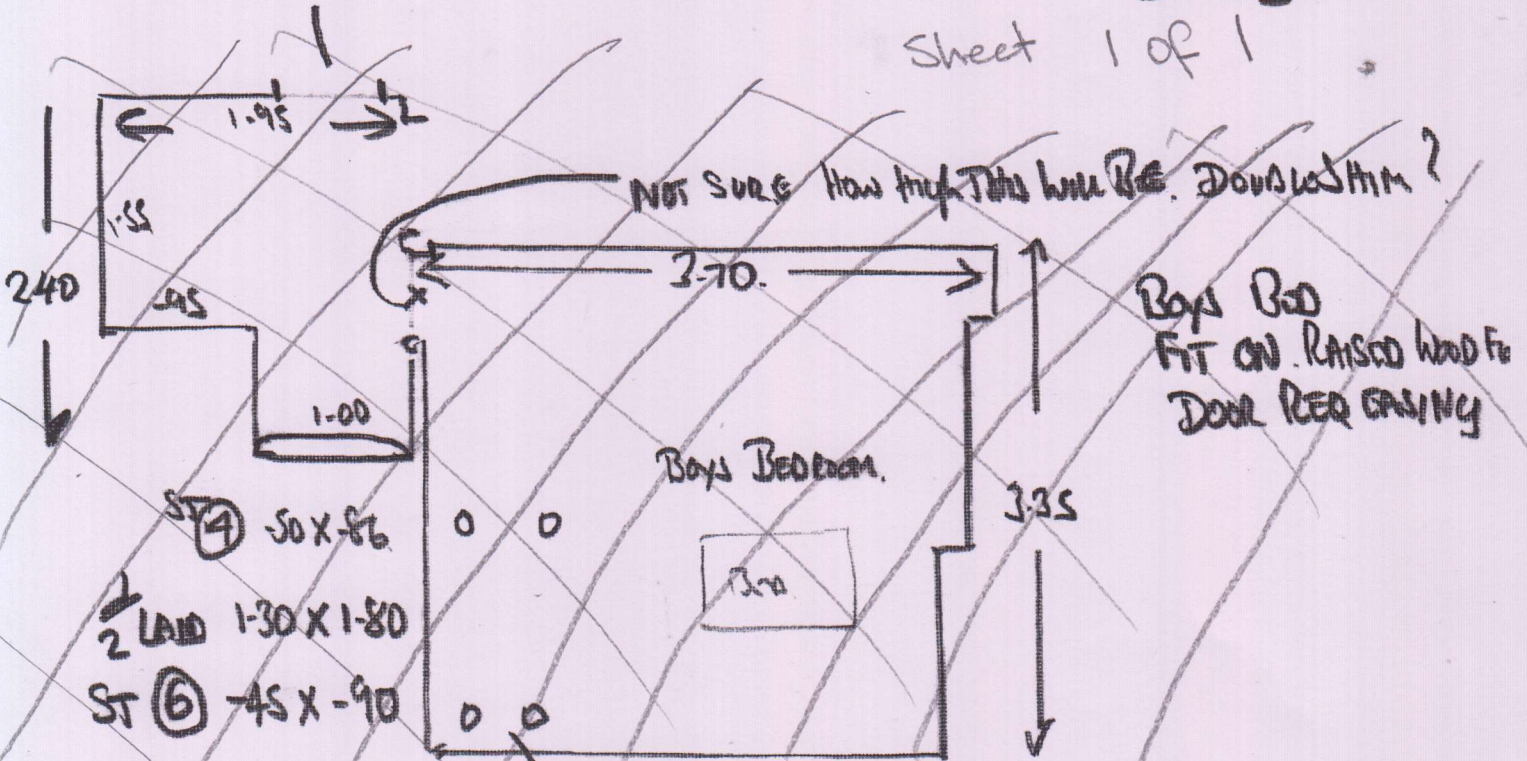

F24838

~~F24762~~

GUNOY
52 QUARENDON ST
LONDON SW 6 3 SV
07798 846267

~~23~~

Sheet 1 of 1

- ST ④ 50 X 86
- 1/2 LAMP 1.30 X 1.80
- ST ⑥ 45 X 90
- W 1 - 60 X 1.00
- W 2 - 70 X 1.25
- W 3 - 80 X 1.22
- W 4 - 60 X 86

FIXED UNIT + LARGE WINK BED IN ROOM.