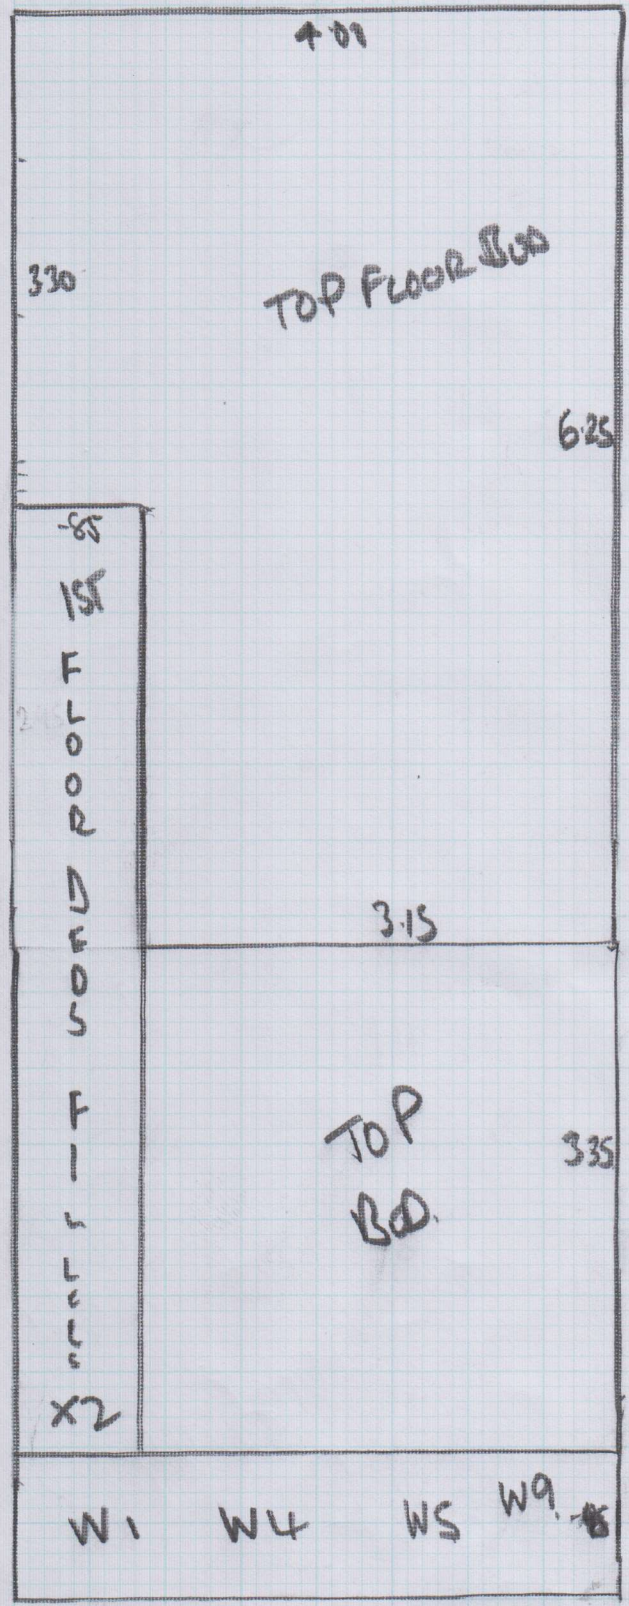

mrcarpet
 Job No: F 24861
 Name: BOULSTRIDGE
 Address: 81 MUNSTER ROAD
 LONDON SW6SRF
 Tel: 07736-453964
 Street: 244

$$\begin{array}{r} ① \quad 9.60 \\ ② \quad 0.65 \\ \hline 10.25 \end{array}$$

> 9.60

ONLY 10.25

① 1830 x 7320
 ② ~~1055 x 6220~~

FITTED NOTE IF SITTING ON WINDOWS -65
 USE 1.25 FROM OTHER WF
 1025

1st Floor

All wood
Doors OK

mrcarpet
 Job No: F24861
 Name: BOULSTRADE
 Address: 81 MUNSTER ROAD
 LONDON SW6SRF
 Tel: 07136-453964
 Sheet: 3 of 4

- 1ST - 45x78
- UNWC - 50x95
- 1/2 LAD 1.05x0.75
- ST (12) 45x78
- BINSE - 45x90

TOP FLOOR

Job No:
Name:
Address:
Tel:
Sheet:

F 24861.
BOULSTADDER
81. MUMSIDE RD
LONDON SW65EF
07136 453964
49.4

- W1 - 60x90
- W2 - 65x115
- W3 - 75 x 1.15
- W4 - 55 x 90
- ④ - 45 x 85
- W5 - 60 x 93
- 6 - 60 x 1.15
- 7 - 75 x 1.15
- 8 - 70 x 78
- 9 - 62 x 100
- 10 - 70 x 1.13
- 11 - 80 x 81