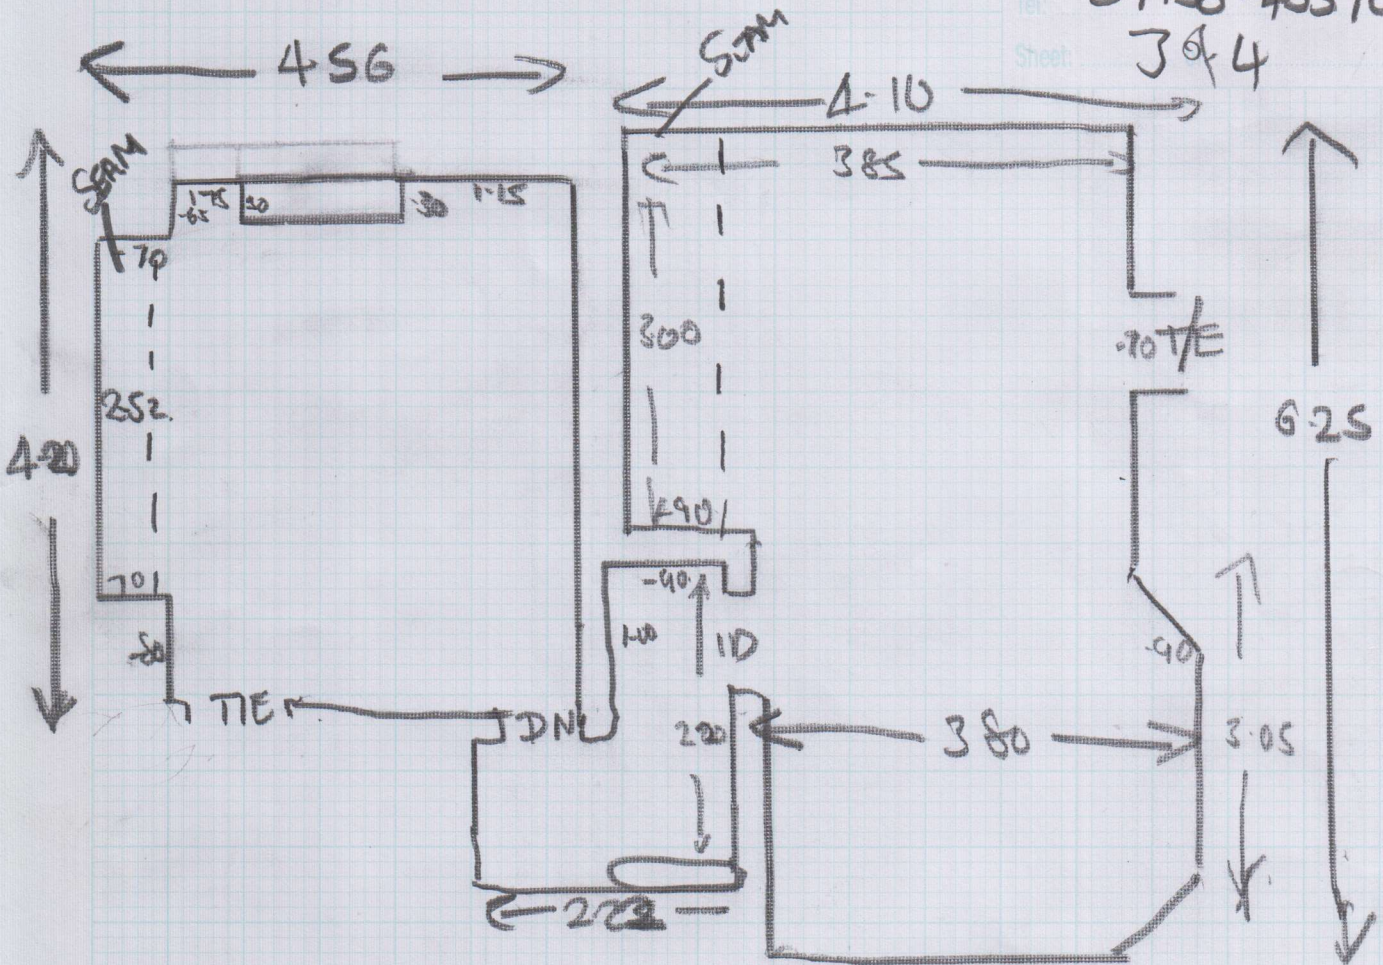

mrcarpet
 Job No: F 24861
 Name: BOULSTRIDGE
 Address: 81 MUNSTER ROAD
 LONDON SW6SRF
 Tel: 07736-453964
 Street: 244

$$\begin{array}{r} ① \quad 9.60 \\ ② \quad 0.65 \\ \hline 10.25 \end{array}$$

> 9.60

ONLY 10.25

① 1830 x 7320
 ② ~~1055 x 6220~~

FITTED NOTE IF SITTING ON WINDOWS -65
 USE 1.25 FROM OTHER WF
 1025

1st Floor

All wood
Doors OK

mrcarpet
 Job No: F24861
 Name: BOULSTRADE
 Address: 81 MUNSTER ROAD
 LONDON SW6SRF
 Tel: 07136-453964
 Sheet: 3 of 4

- 1ST - 45x78
- UNWC - 50x95
- 1/2 LAD 1.05x0.75
- ST (12) 45x78
- BINSE - 45x90

TOP FLOOR

Job No:
Name:
Address:
Tel:
Sheet:

F 24861.
BOULSTADDER
81. MUMSIDE RD
LONDON SW65EF
07136 453964
49.4

- W1 - 60x90
- W2 - 65x115
- W3 - 75 x 1.15
- W4 - 55 x 90
- ④ - 45 x 85
- W5 - 60 x 93
- 6 - 60 x 1.15
- 7 - 75 x 1.15
- 8 - 70 x 78
- 9 - 62 x 100
- 10 - 70 x 1.13
- 11 - 80 x 81