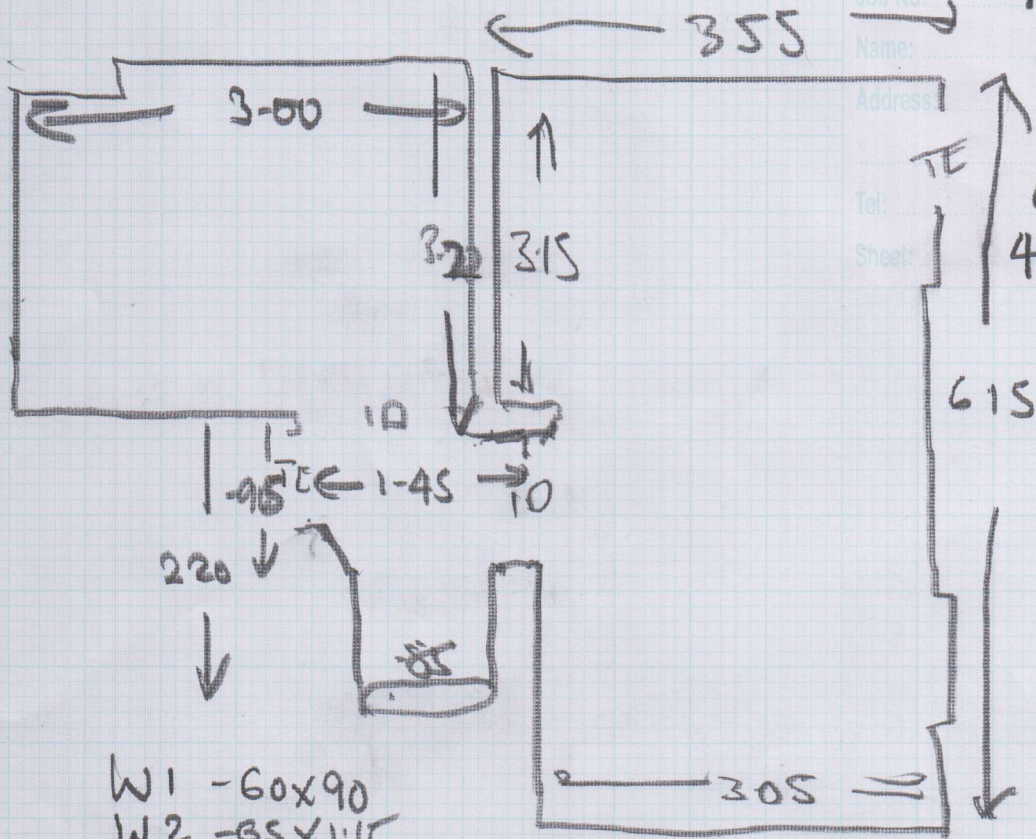

mrcarpet
 Job No: F 24861
 Name: BOULSTRIDGE
 Address: 81 MUNSTER ROAD
 LONDON SW6SRF
 Tel: 07736-453964
 Street: 244

$$\begin{array}{r} ① \quad 9.60 \\ ② \quad 0.65 \\ \hline 10.25 \end{array}$$

> 9.60

ONLY 10.25

① 1830 x 7320
 ② ~~1055 x 6220~~

FITTED NOTE IF SITTING ON WINDOWS -65
 USE 1.25 FROM OTHER WF
 1025

1st Floor

All wood
Doors OK

mrcarpet
 Job No: F24861
 Name: BOULSTRADE
 Address: 81 MUNSTER ROAD
 LONDON SW6SRF
 Tel: 07136-453964
 Sheet: 3 of 4

- 1ST - 45x78
- UNWC - 50x95
- 1/2 LAD 1.05x0.75
- ST (12) 45x78
- BINSE - 45x90

TOP FLOOR

Job No:
Name:
Address:
Tel:
Sheet:

F 24861.
BOULSTADDER
81. MUMSIDE RD
LONDON SW65EF
07136 453964
49.4

- W1 - 60x90
- W2 - 65x115
- W3 - 75 x 1.15
- W4 - 55 x 90
- ④ - 45 x 85
- W5 - 60 x 93
- 6 - 60 x 1.15
- 7 - 75 x 1.15
- 8 - 70 x 78
- 9 - 62 x 100
- 10 - 70 x 1.13
- 11 - 80 x 81